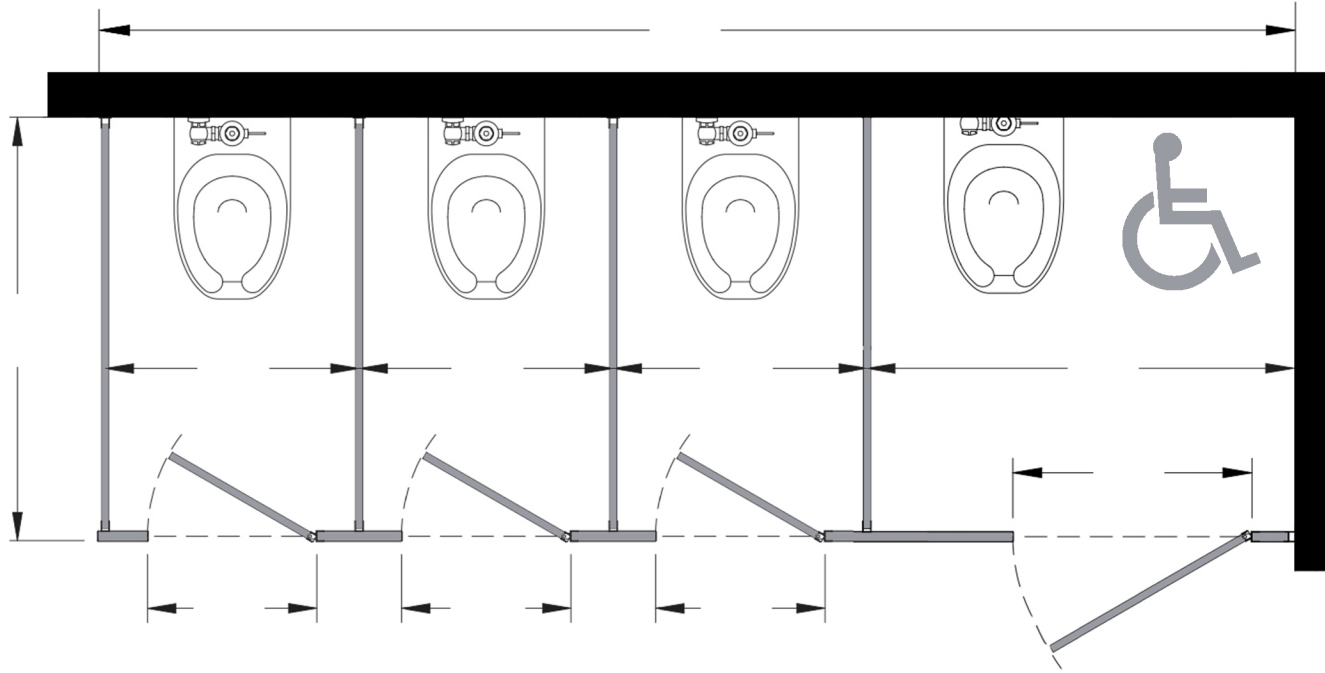

Style:
☐ Overhead Braced
☐ Floor Mount
☐ Ceiling Mount
☐ Floor/Ceiling Mount

Material:
☐ Baked Enamel
☐ Plastic Laminate
☐ Solid Phenolic
☐ Solid Plastic
☐ Stainless Steel

Color: _____

Ship To: _____

City: _____

State: _____ Zip: _____

Harbor City Supply

Phone 443-279-0632 or 1-800-260-0907

1966 Greenspring Drive Suite 506, Timonium, Md. 21093

Fax 443-279-0015 sales@harborcitysupply.com