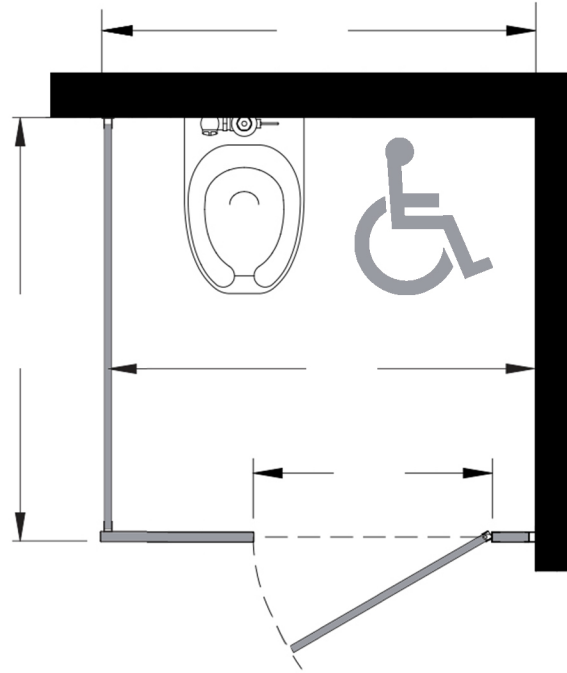

Style:
☐ Overhead Braced
☐ Floor Mount
☐ Ceiling Mount
☐ Floor/Ceiling Mount

Material:
☐ Baked Enamel
☐ Plastic Laminate
☐ Solid Phenolic
☐ Solid Plastic
☐ Stainless Steel

Color:
_____

Ship To: _____

City: _____

State: _____ Zip: _____

Harbor City Supply

Phone 443-279-0632 or 1-800-260-0907

1966 Greenspring Drive Suite 506, Timonium, Md. 21093

Fax 443-279-0015 sales@harborcitysupply.com