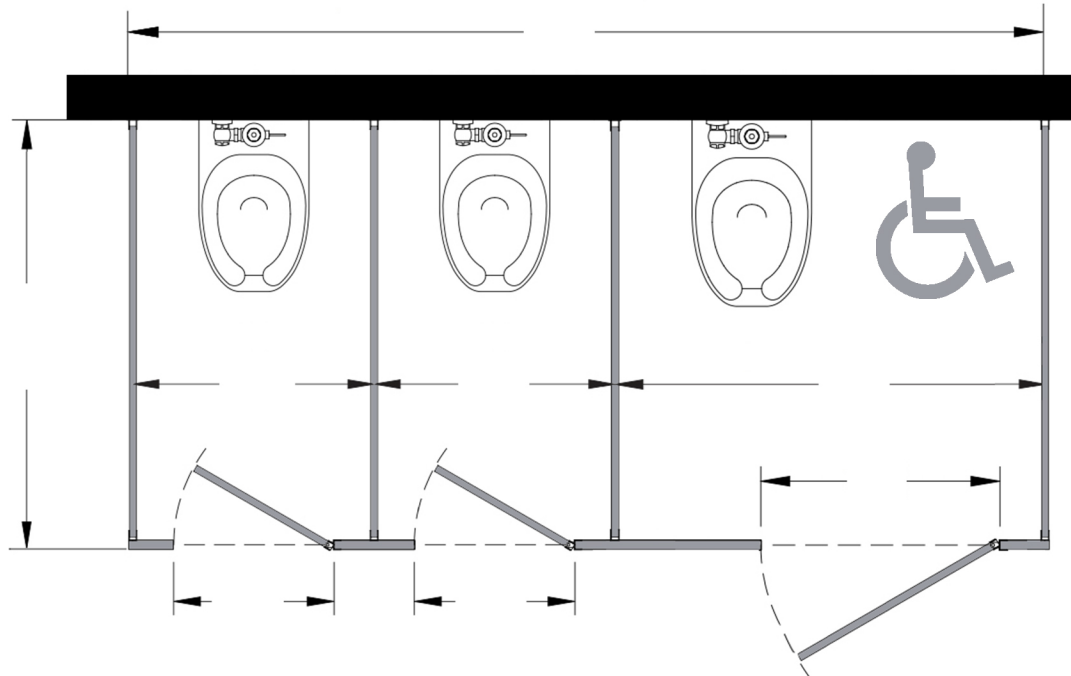

Style:
☐ Overhead Braced
☐ Floor Mount
☐ Ceiling Mount
☐ Floor/Ceiling Mount

Material:
☐ Baked Enamel
☐ Plastic Laminate
☐ Solid Phenolic
☐ Solid Plastic
☐ Stainless Steel

Color:
_____

Ship To: _____

City: _____

State: _____ Zip: _____

Harbor City Supply

Phone 443-279-0632 or 1-800-260-0907

1966 Greenspring Drive Suite 506, Timonium, Md. 21093

Fax 443-279-0015 sales@harborcitysupply.com