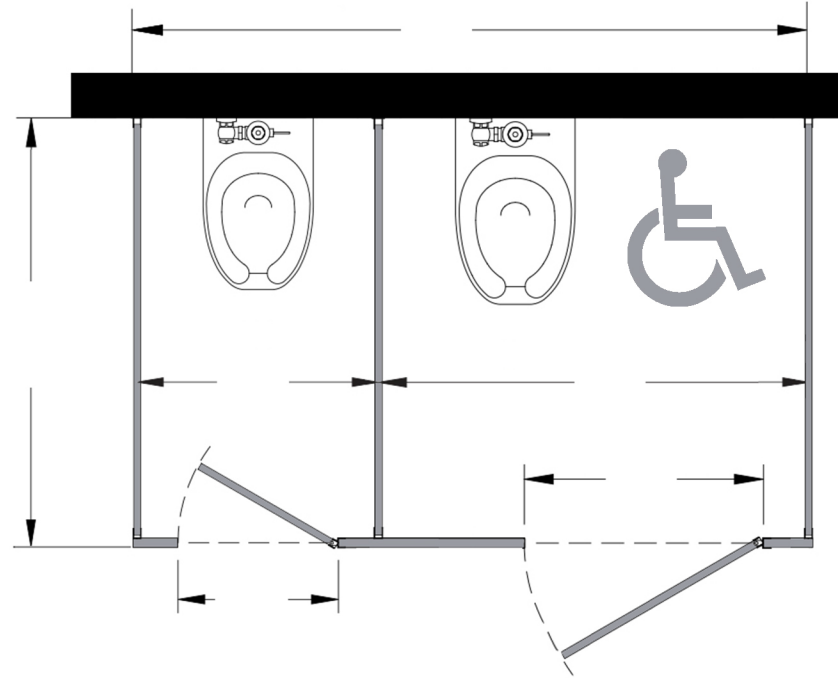

Style:
☐ Overhead Braced
☐ Floor Mount
☐ Ceiling Mount
☐ Floor/Ceiling Mount

Material:
☐ Baked Enamel
☐ Plastic Laminate
☐ Solid Phenolic
☐ Solid Plastic
☐ Stainless Steel

Color: _____

Ship To: _____

City: _____

State: _____ Zip: _____

Harbor City Supply

Phone 443-279-0632 or 1-800-260-0907

1966 Greenspring Drive Suite 506, Timonium, Md. 21093

Fax 443-279-0015 sales@harborcitysupply.com