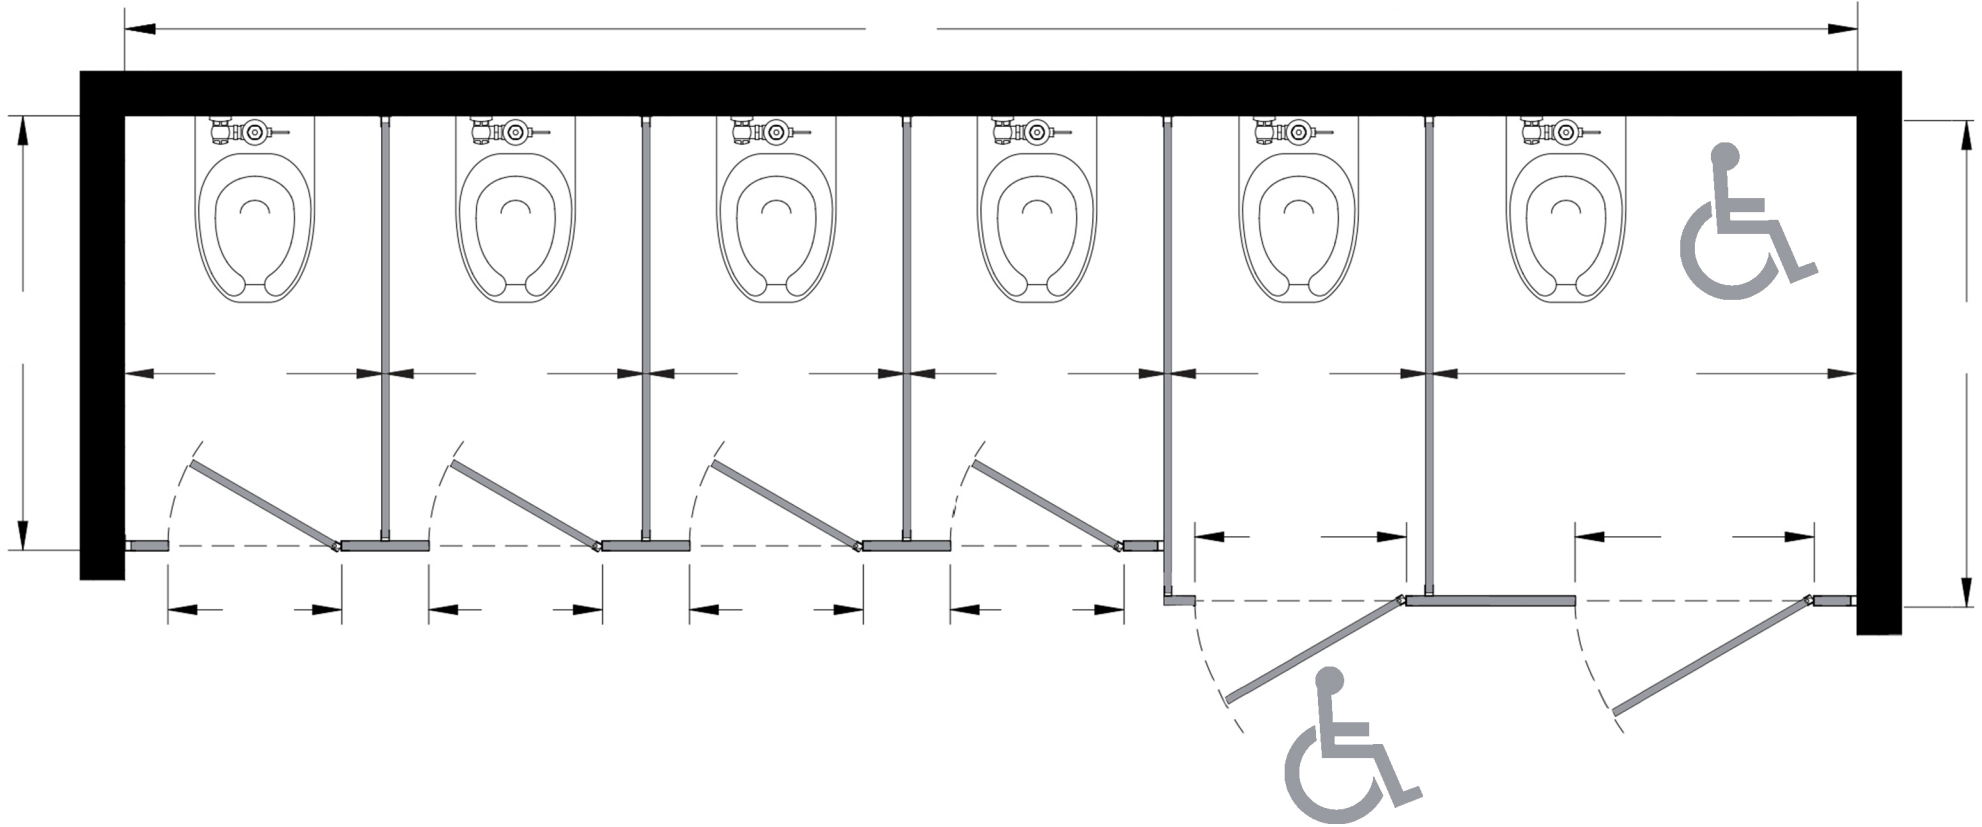

Style:
☐ Overhead Braced
☐ Floor Mount
☐ Ceiling Mount
☐ Floor/Ceiling Mount

Material:
☐ Baked Enamel
☐ Plastic Laminate
☐ Solid Phenolic
☐ Solid Plastic
☐ Stainless Steel

Color: _____

Ship To: _____

City: _____

State: _____ Zip: _____

Harbor City Supply

Phone 443-279-0632 or 1-800-260-0907

1966 Greenspring Drive Suite 506, Timonium, Md. 21093

Fax 443-279-0015 sales@harborcitysupply.com