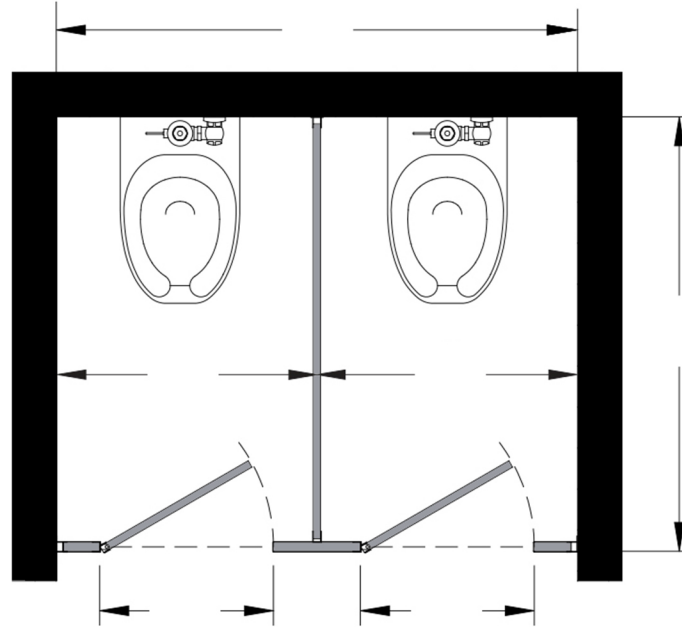

Style:
☐ Overhead Braced
☐ Floor Mount
☐ Ceiling Mount
☐ Floor/Ceiling Mount

Material:
☐ Baked Enamel
☐ Plastic Laminate
☐ Solid Phenolic
☐ Solid Plastic
☐ Stainless Steel

Color:
_____

Ship To: _____

City: _____

State: _____ Zip: _____

Harbor City Supply

Phone 443-279-0632 or 1-800-260-0907

1966 Greenspring Drive Suite 506, Timonium, Md. 21093

Fax 443-279-0015 sales@harborcitysupply.com