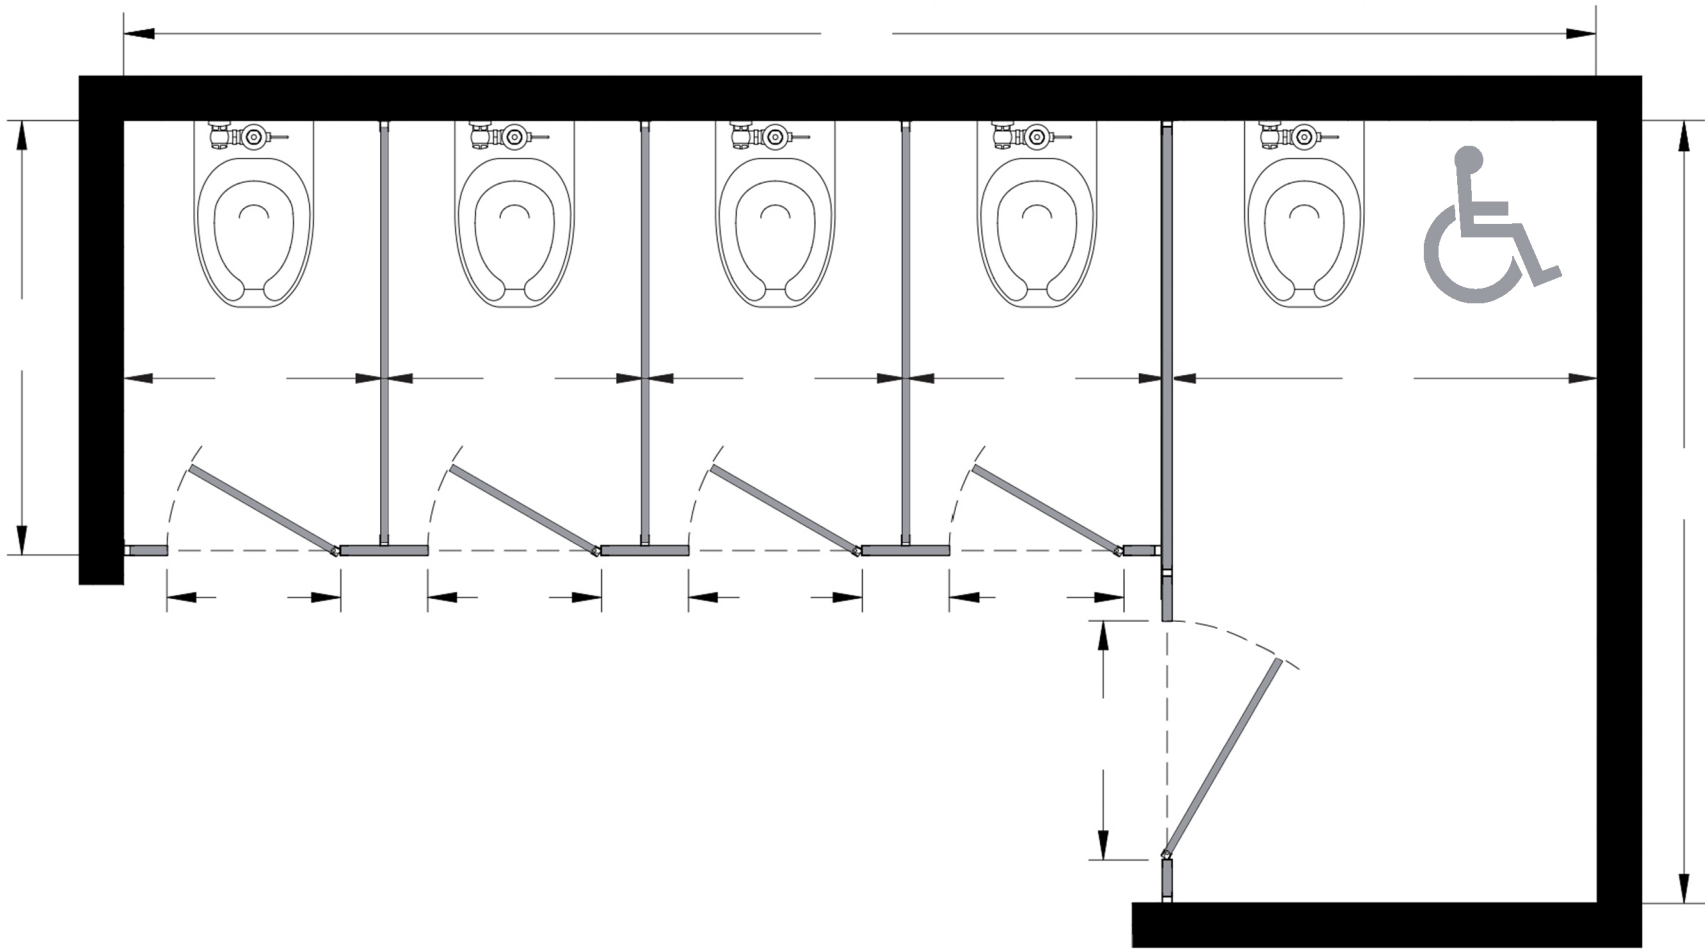

Style:
☐ Overhead Braced
☐ Floor Mount
☐ Ceiling Mount
☐ Floor/Ceiling Mount

Material:
☐ Baked Enamel
☐ Plastic Laminate
☐ Solid Phenolic
☐ Solid Plastic
☐ Stainless Steel

Color: _____

Ship To: _____

City: _____

State: _____ Zip: _____

Harbor City Supply

Phone 443-279-0632 or 1-800-260-0907

1966 Greenspring Drive Suite 506, Timonium, Md. 21093

Fax 443-279-0015 sales@harborcitysupply.com