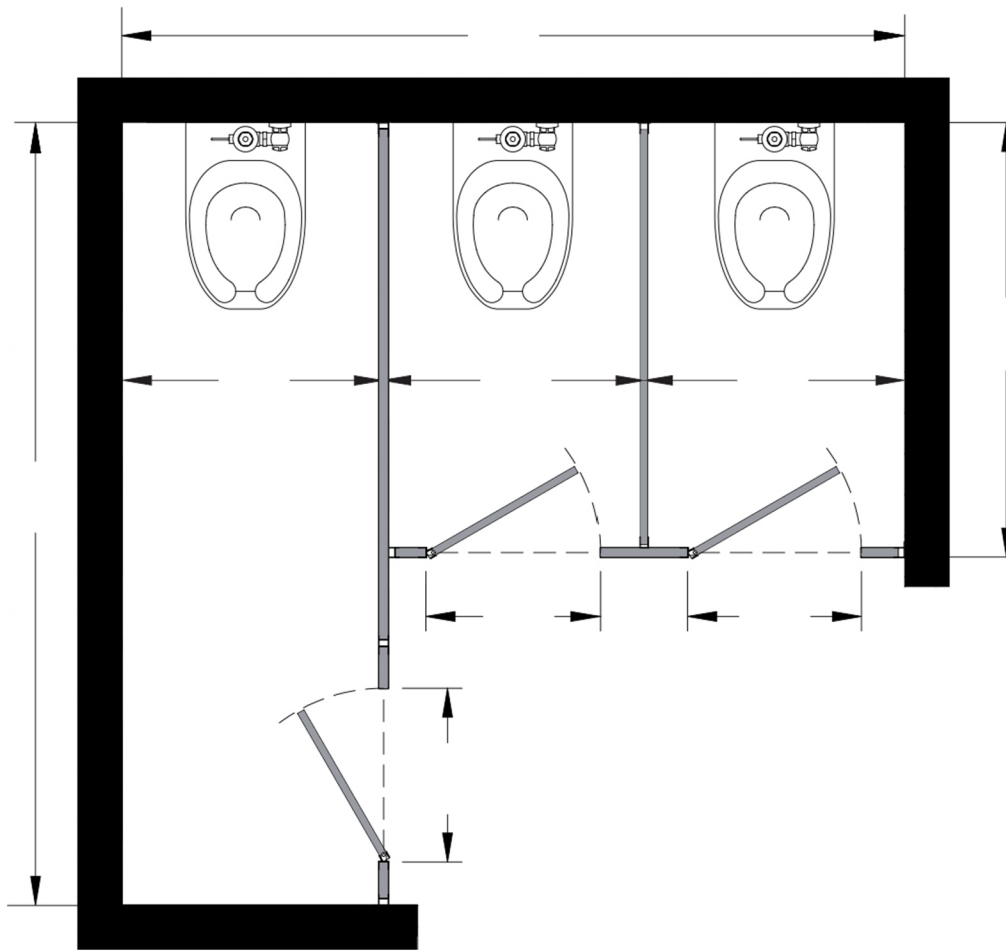

Style:
☐ Overhead Braced
☐ Floor Mount
☐ Ceiling Mount
☐ Floor/Ceiling Mount

Material:
☐ Baked Enamel
☐ Plastic Laminate
☐ Solid Phenolic
☐ Solid Plastic
☐ Stainless Steel

Color: _____

Ship To: _____

City: _____

State: _____ Zip: _____

Harbor City Supply

Phone 443-279-0632 or 1-800-260-0907

1966 Greenspring Drive Suite 506, Timonium, Md. 21093

Fax 443-279-0015 sales@harborcitysupply.com