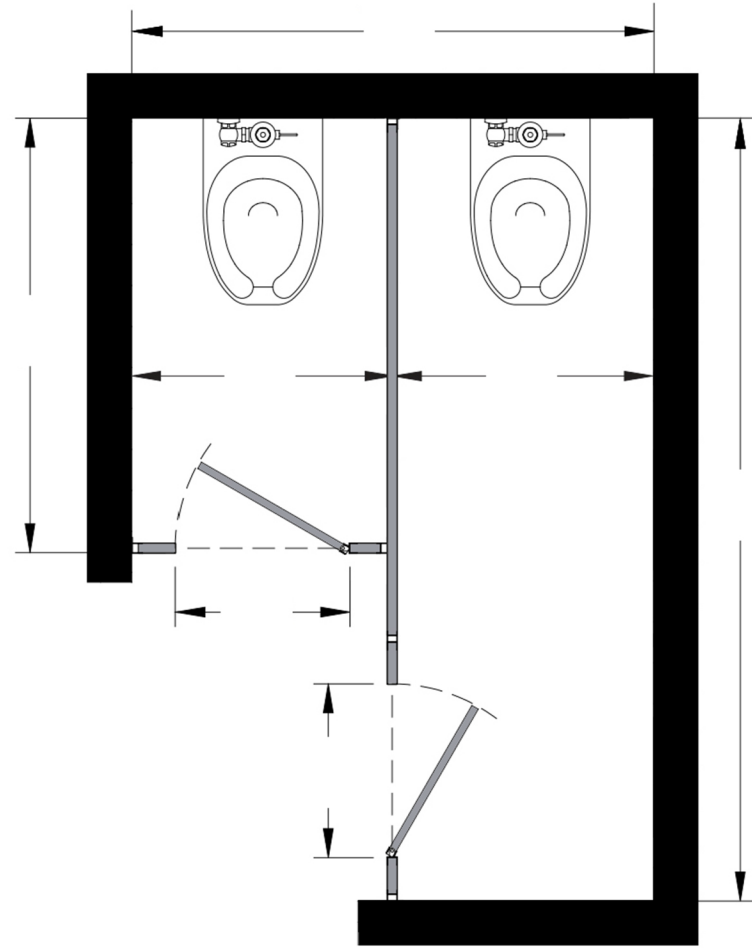

Style:
☐ Overhead Braced
☐ Floor Mount
☐ Ceiling Mount
☐ Floor/Ceiling Mount

Material:
☐ Baked Enamel
☐ Plastic Laminate
☐ Solid Phenolic
☐ Solid Plastic
☐ Stainless Steel

Color:
_____

Ship To: _____

City: _____

State: _____ Zip: _____

Harbor City Supply

Phone 443-279-0632 or 1-800-260-0907

1966 Greenspring Drive Suite 506, Timonium, Md. 21093

Fax 443-279-0015 sales@harborcitysupply.com