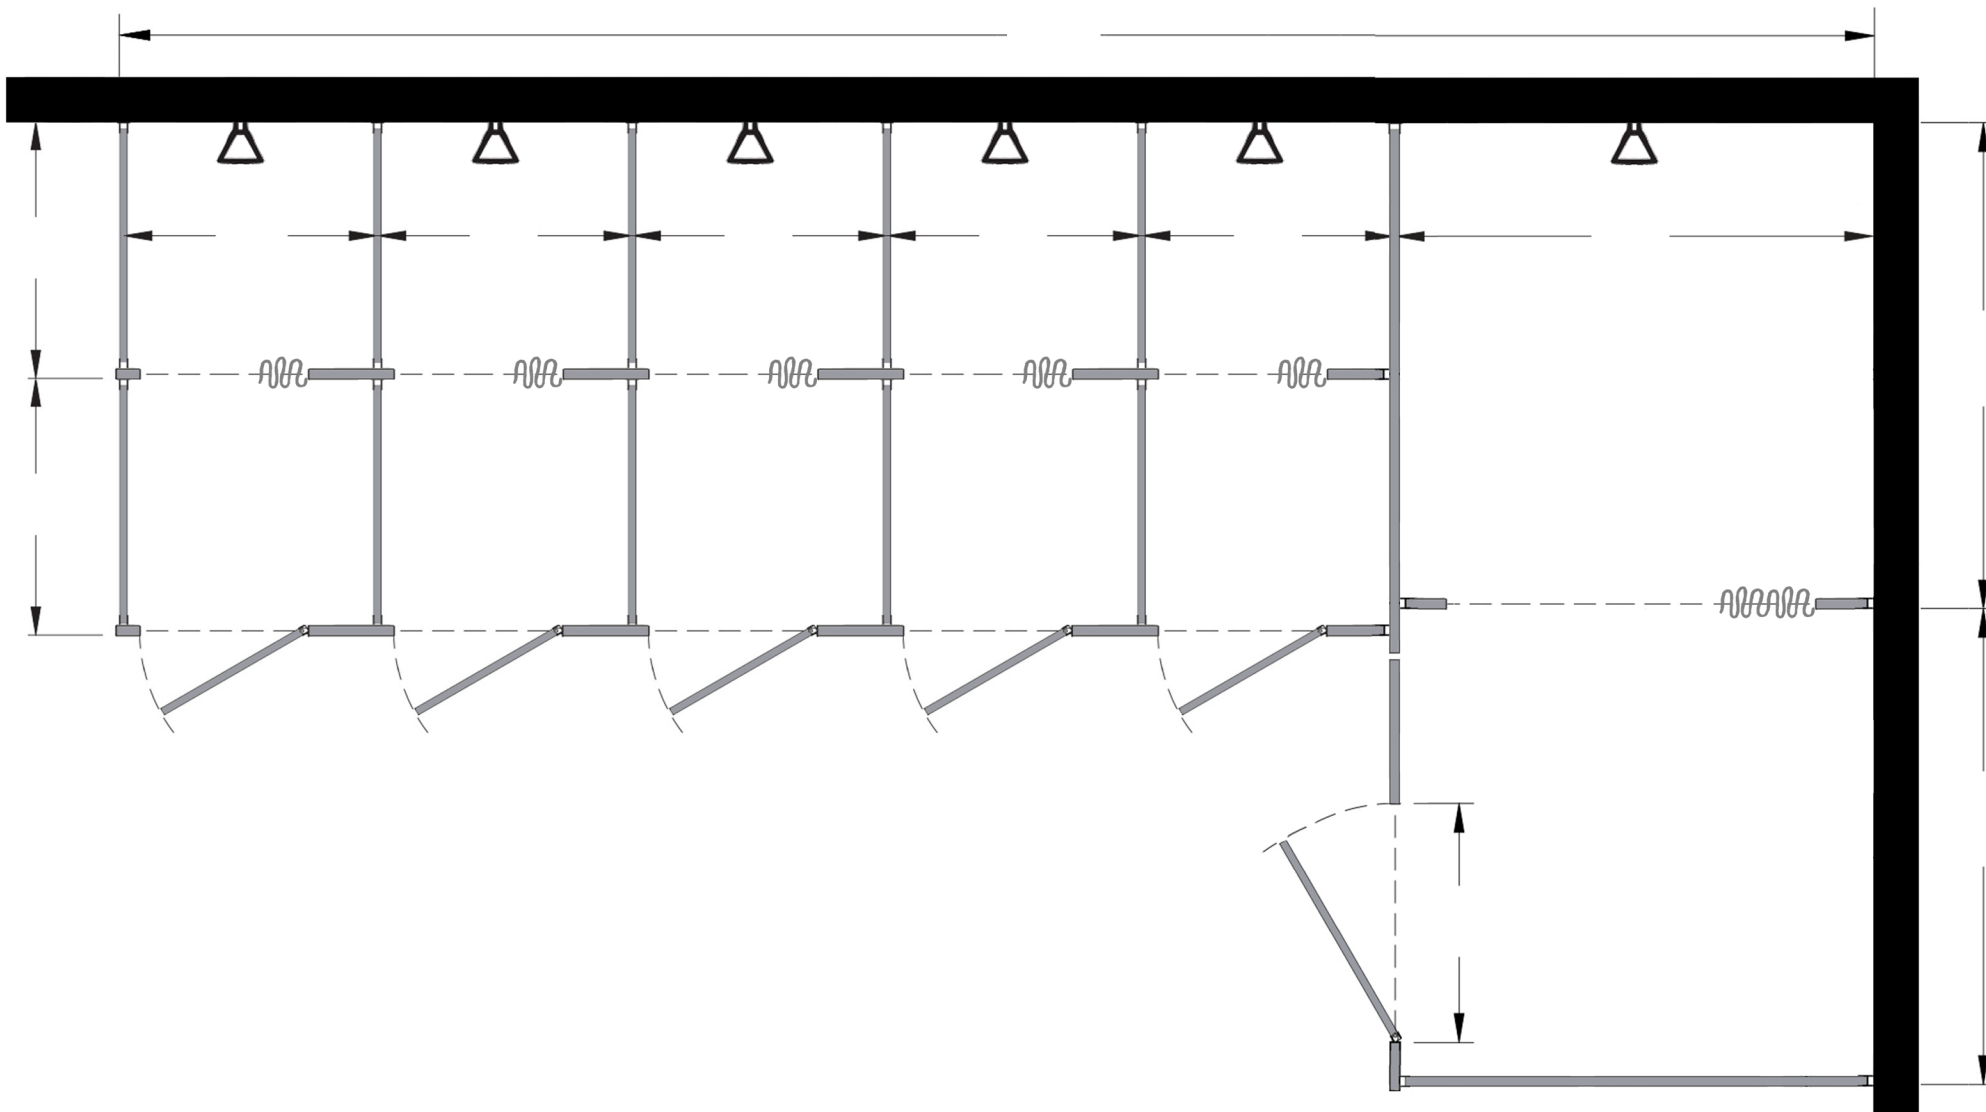

Style:
 Overhead Braced
 Floor Mount
 Ceiling Mount
 Floor/Ceiling Mount

Material:
 Baked Enamel
 Solid Phenolic
 Solid Plastic
 Stainless Steel

Color: _____

Ship To: _____

City: _____

State: _____ Zip: _____