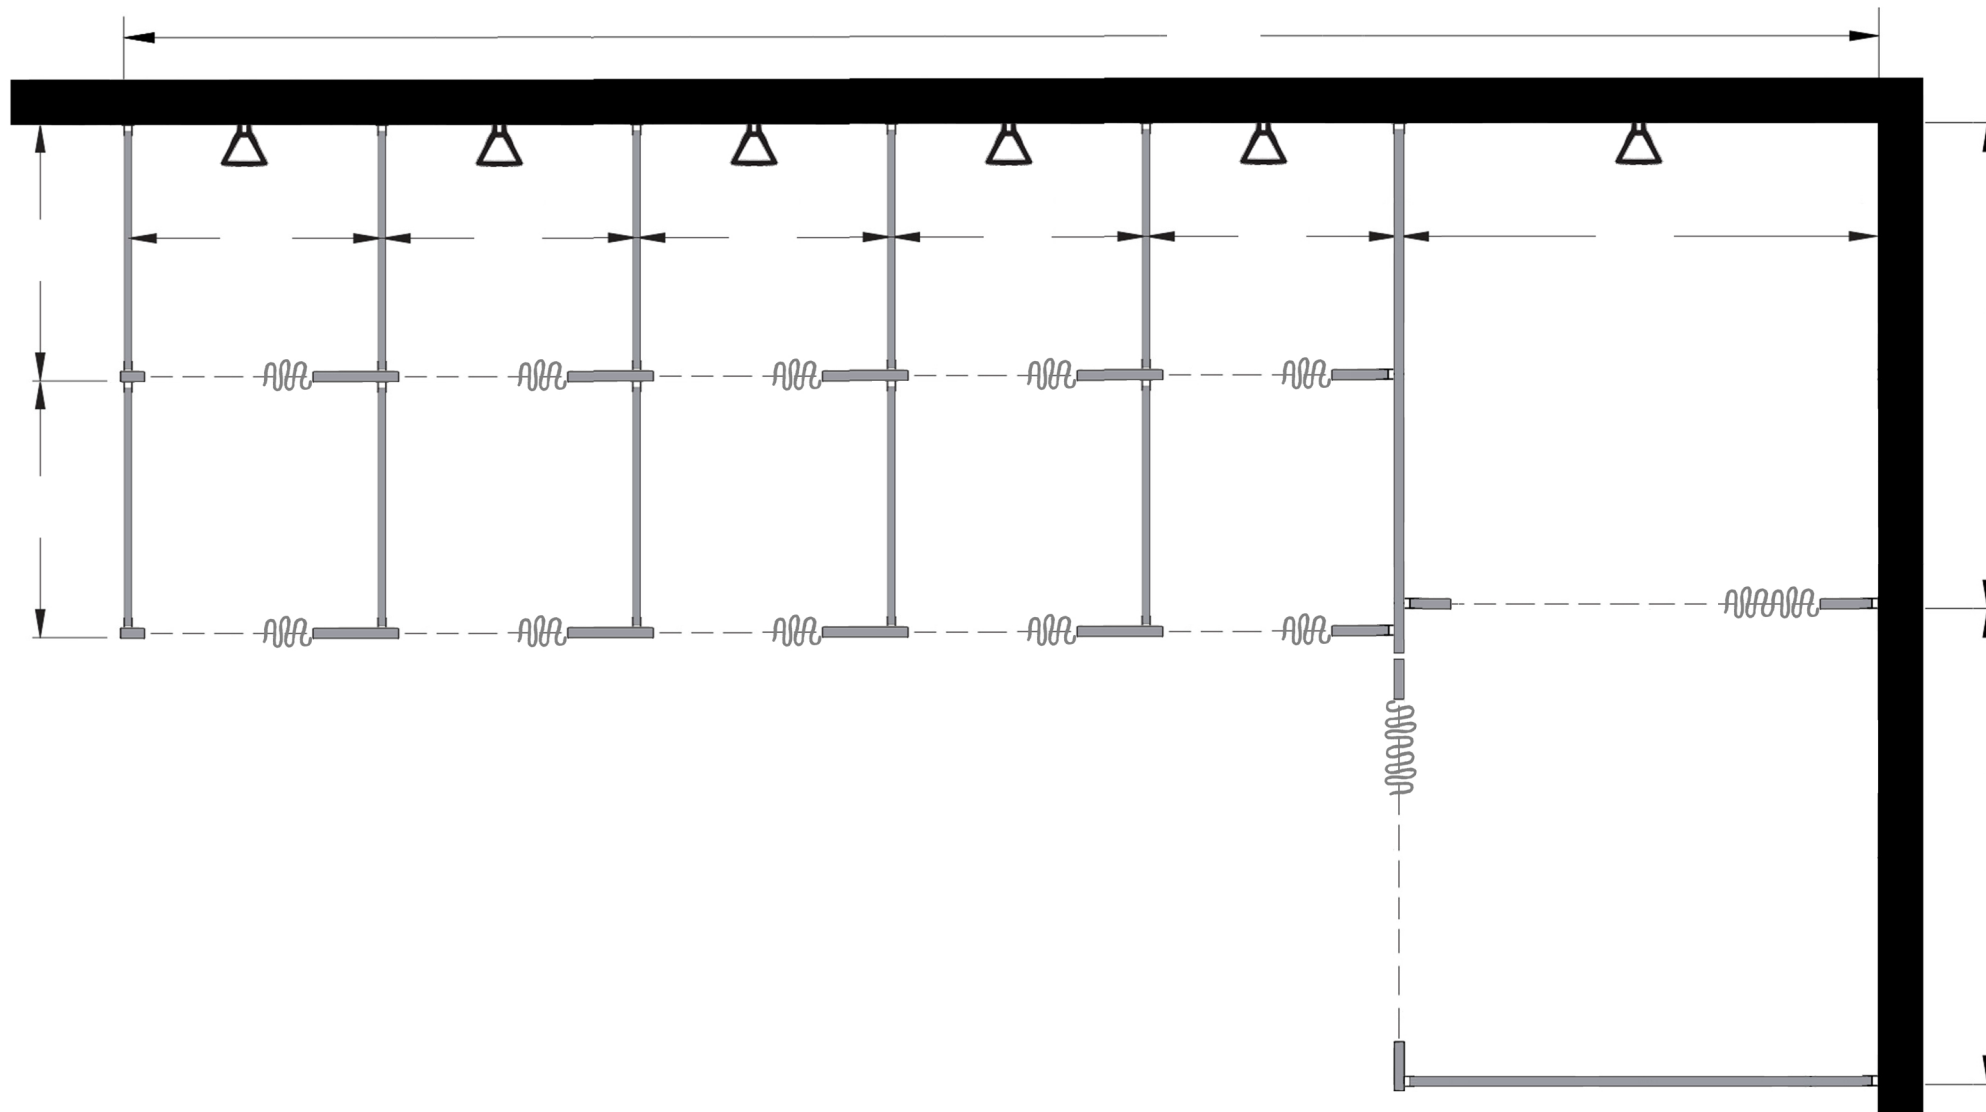

Style:
☐ Overhead Braced
☐ Floor Mount
☐ Ceiling Mount
☐ Floor/Ceiling Mount

Material:
☐ Baked Enamel
☐ Solid Phenolic
☐ Solid Plastic
☐ Stainless Steel

Color: _____

Ship To: _____

City: _____

State: _____ Zip: _____

Harbor City Supply

Phone 443-279-0632 or 1-800-260-0907

1966 Greenspring Drive Suite 506, Timonium, Md. 21093

Fax 443-279-0015 sales@harborcitysupply.com