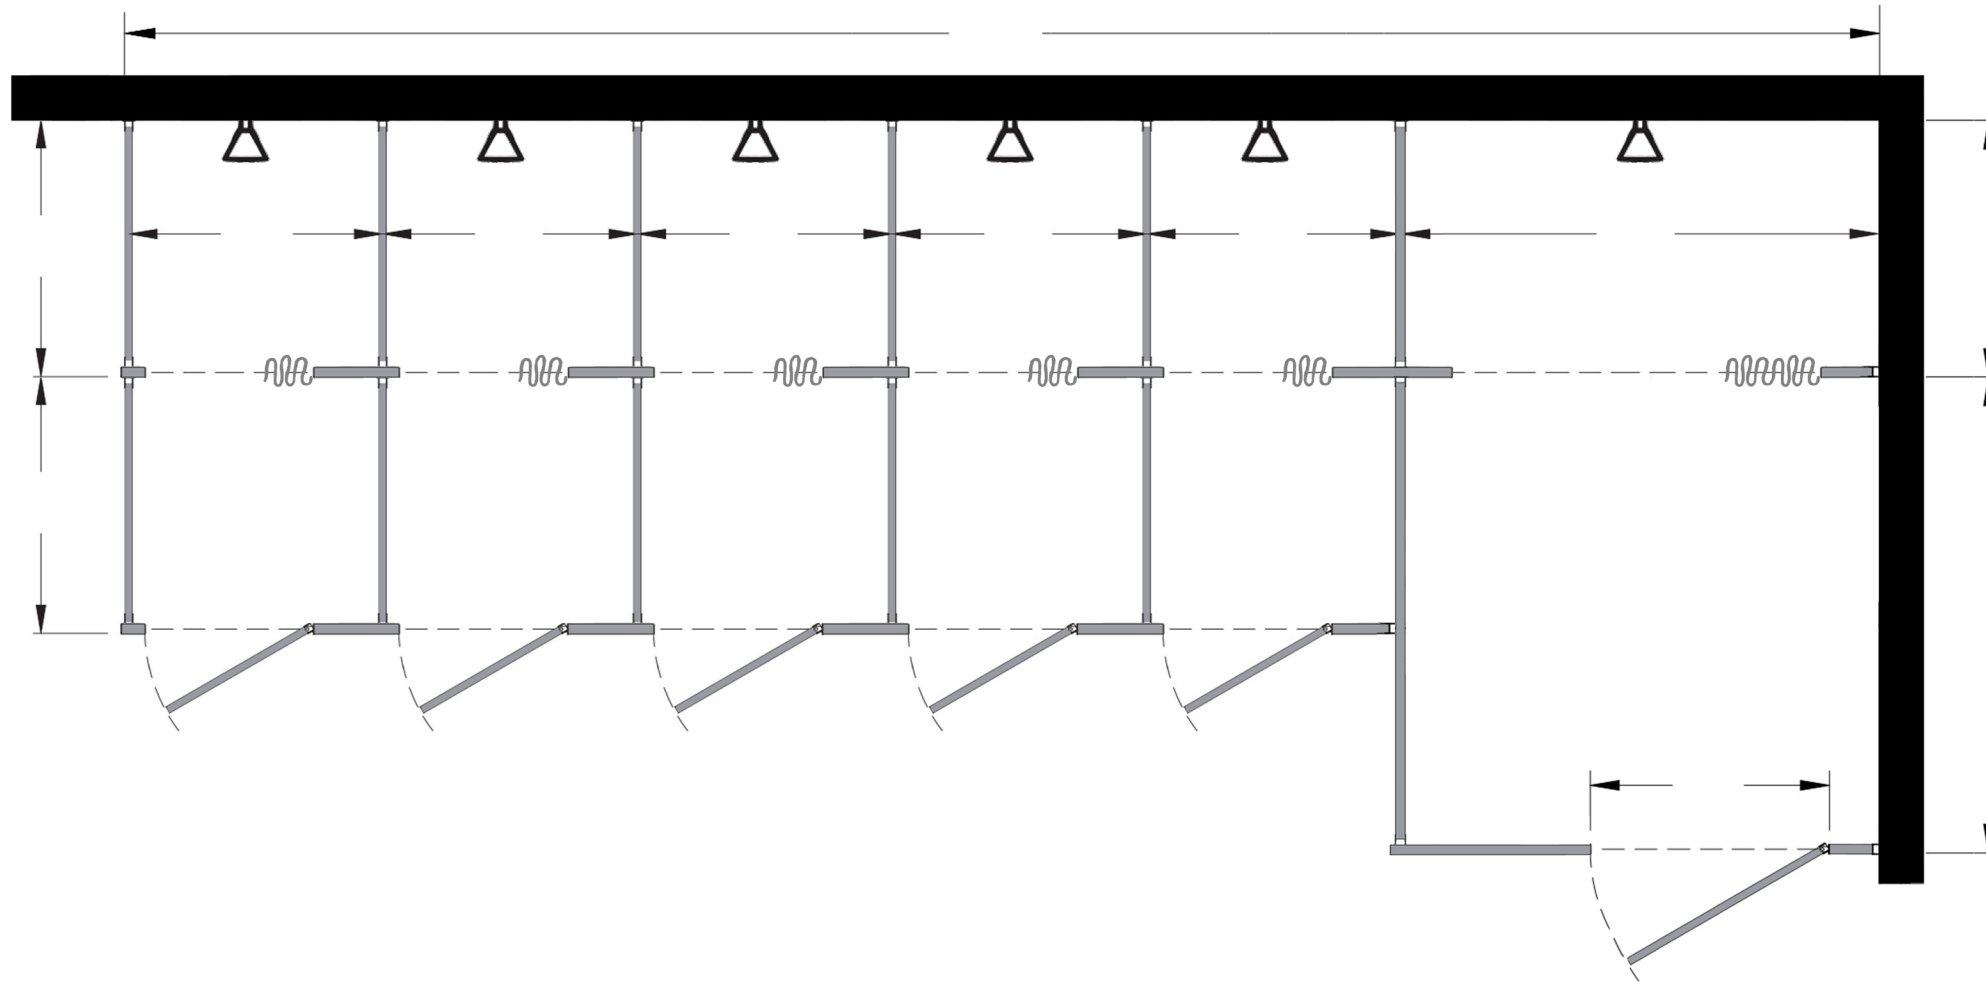

Style:
 Overhead Braced
 Floor Mount
 Ceiling Mount
 Floor/Ceiling Mount

Material:
 Baked Enamel
 Solid Phenolic
 Solid Plastic
 Stainless Steel

Color: _____

Ship To: _____

City: _____

State: _____ Zip: _____