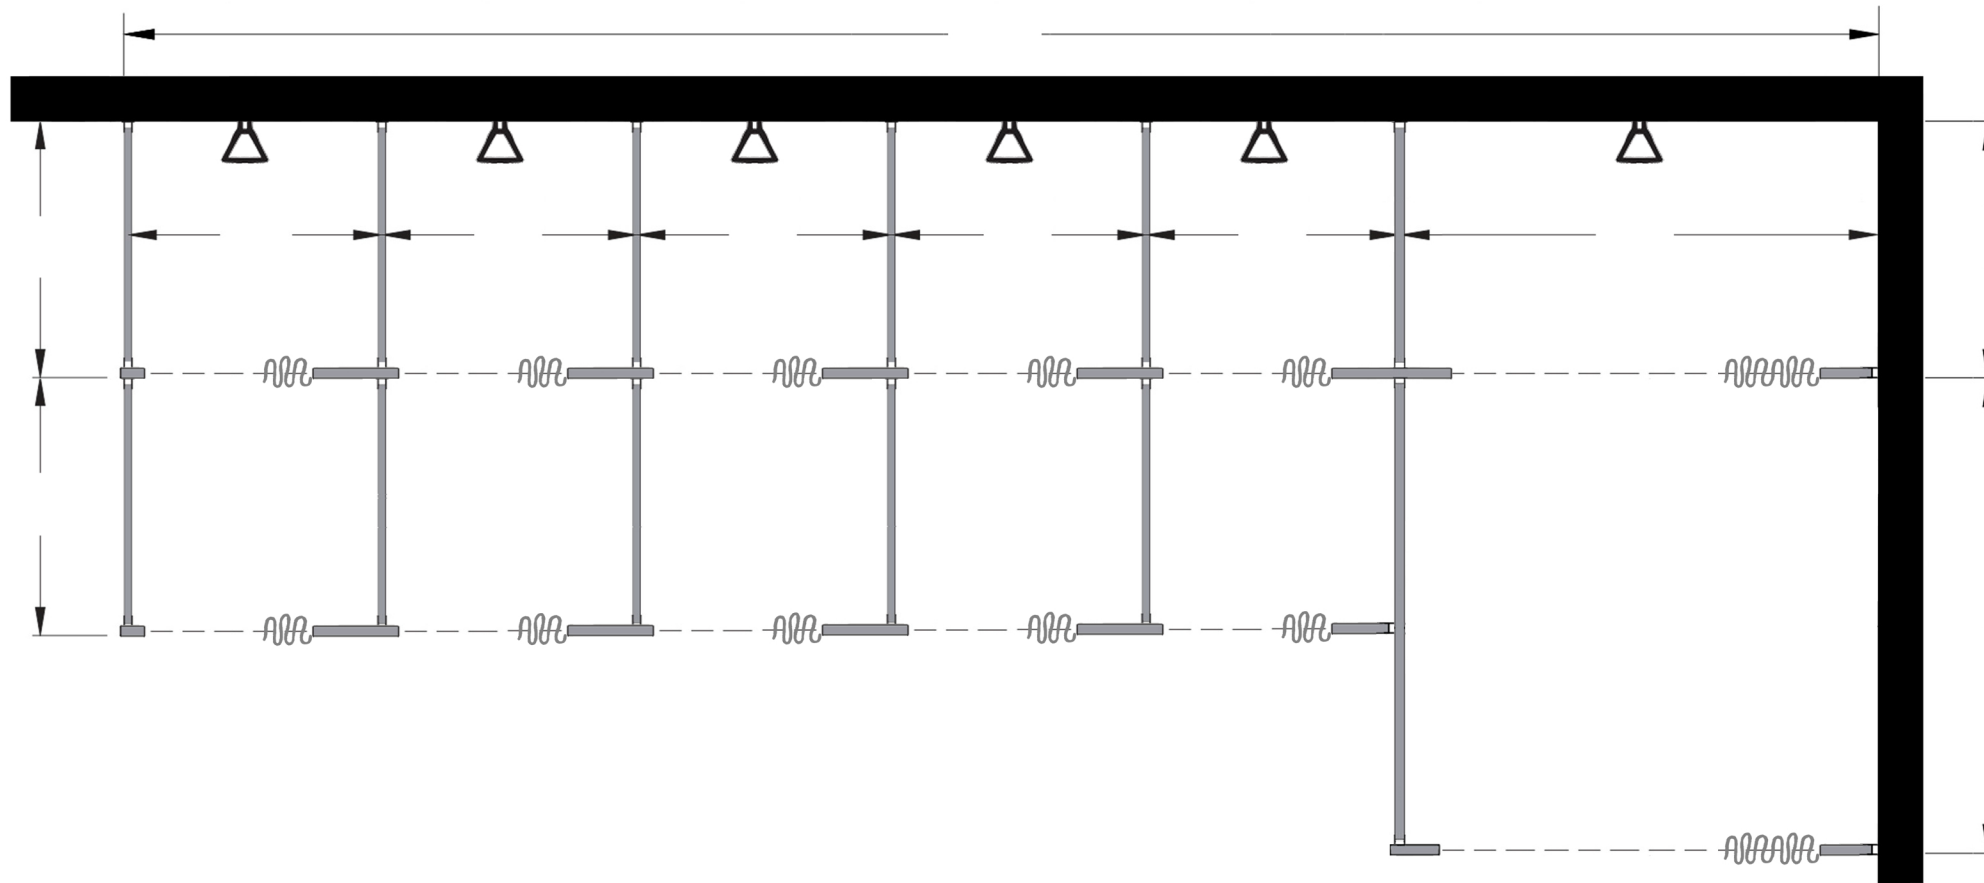

Style:
 Overhead Braced
 Floor Mount
 Ceiling Mount
 Floor/Ceiling Mount

Material:
 Baked Enamel
 Solid Phenolic
 Solid Plastic
 Stainless Steel

Color: _____

Ship To: _____

City: _____

State: _____ Zip: _____