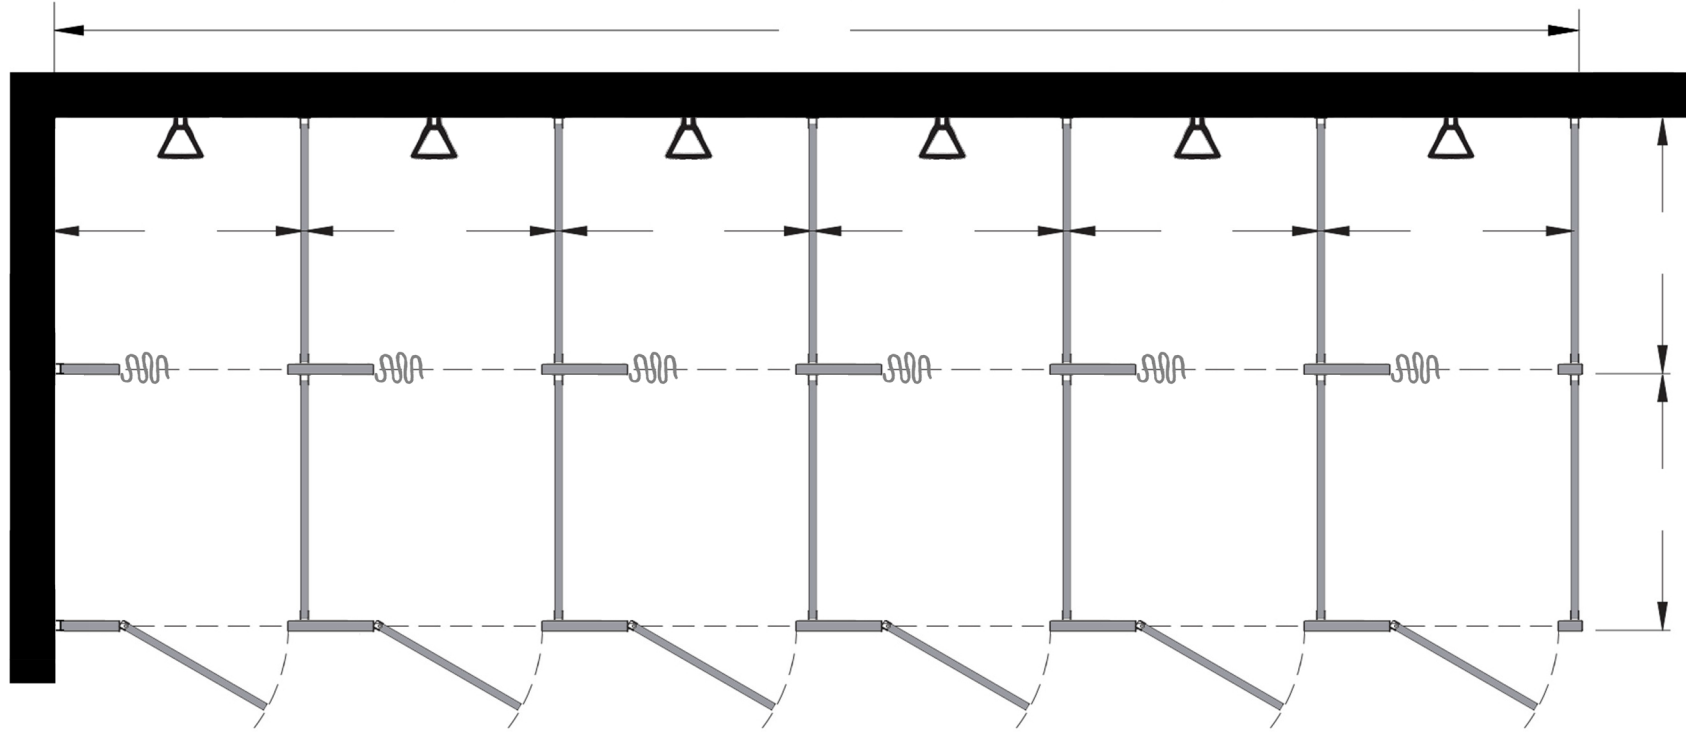

Style:
 Overhead Braced
 Floor Mount
 Ceiling Mount
 Floor/Ceiling Mount

Material:
 Baked Enamel
 Solid Phenolic
 Solid Plastic
 Stainless Steel

Color: _____

Ship To: _____

City: _____

State: _____ Zip: _____