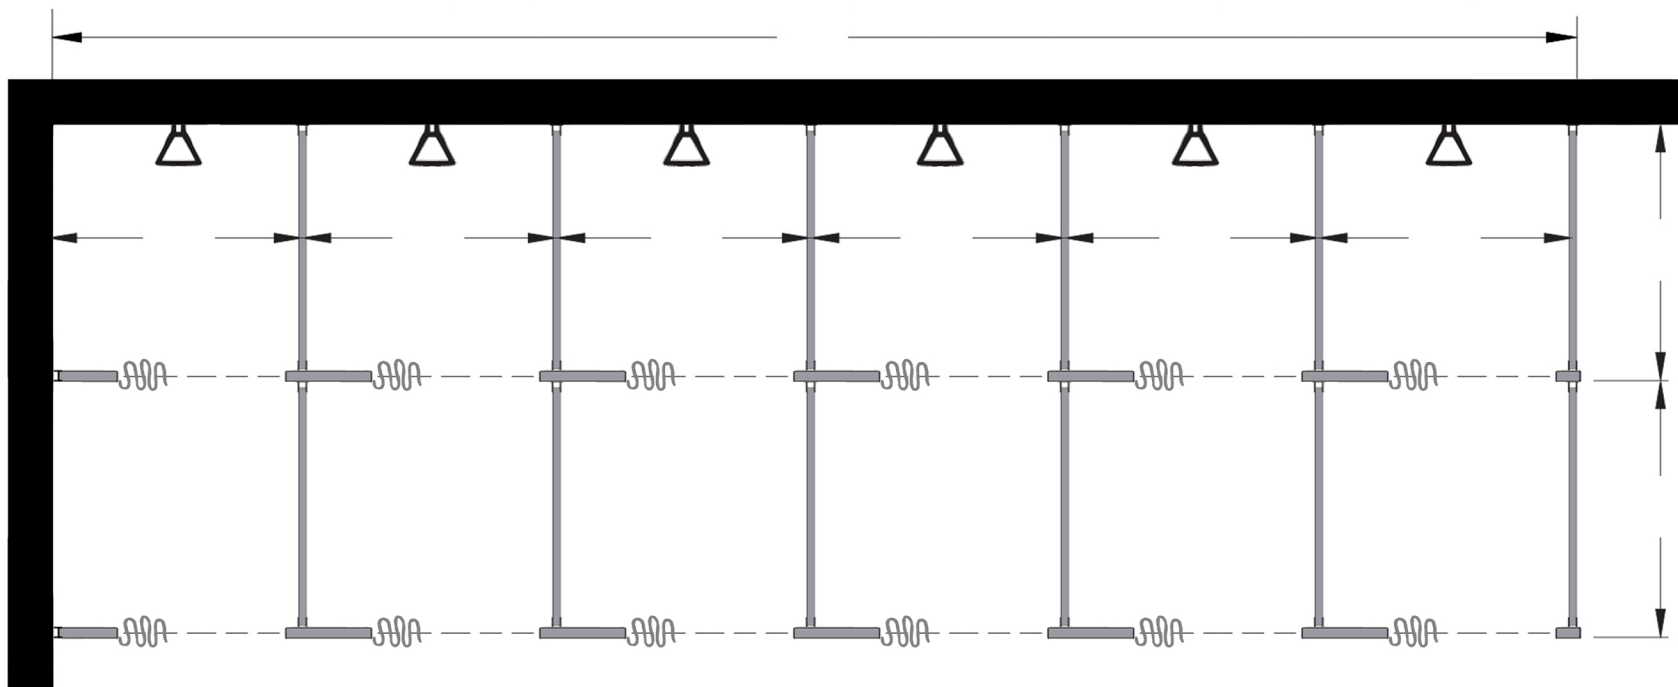

Style:
 Overhead Braced
 Floor Mount
 Ceiling Mount
 Floor/Ceiling Mount

Material:
 Baked Enamel
 Solid Phenolic
 Solid Plastic
 Stainless Steel

Color: _____

Ship To: _____

City: _____

State: _____ Zip: _____