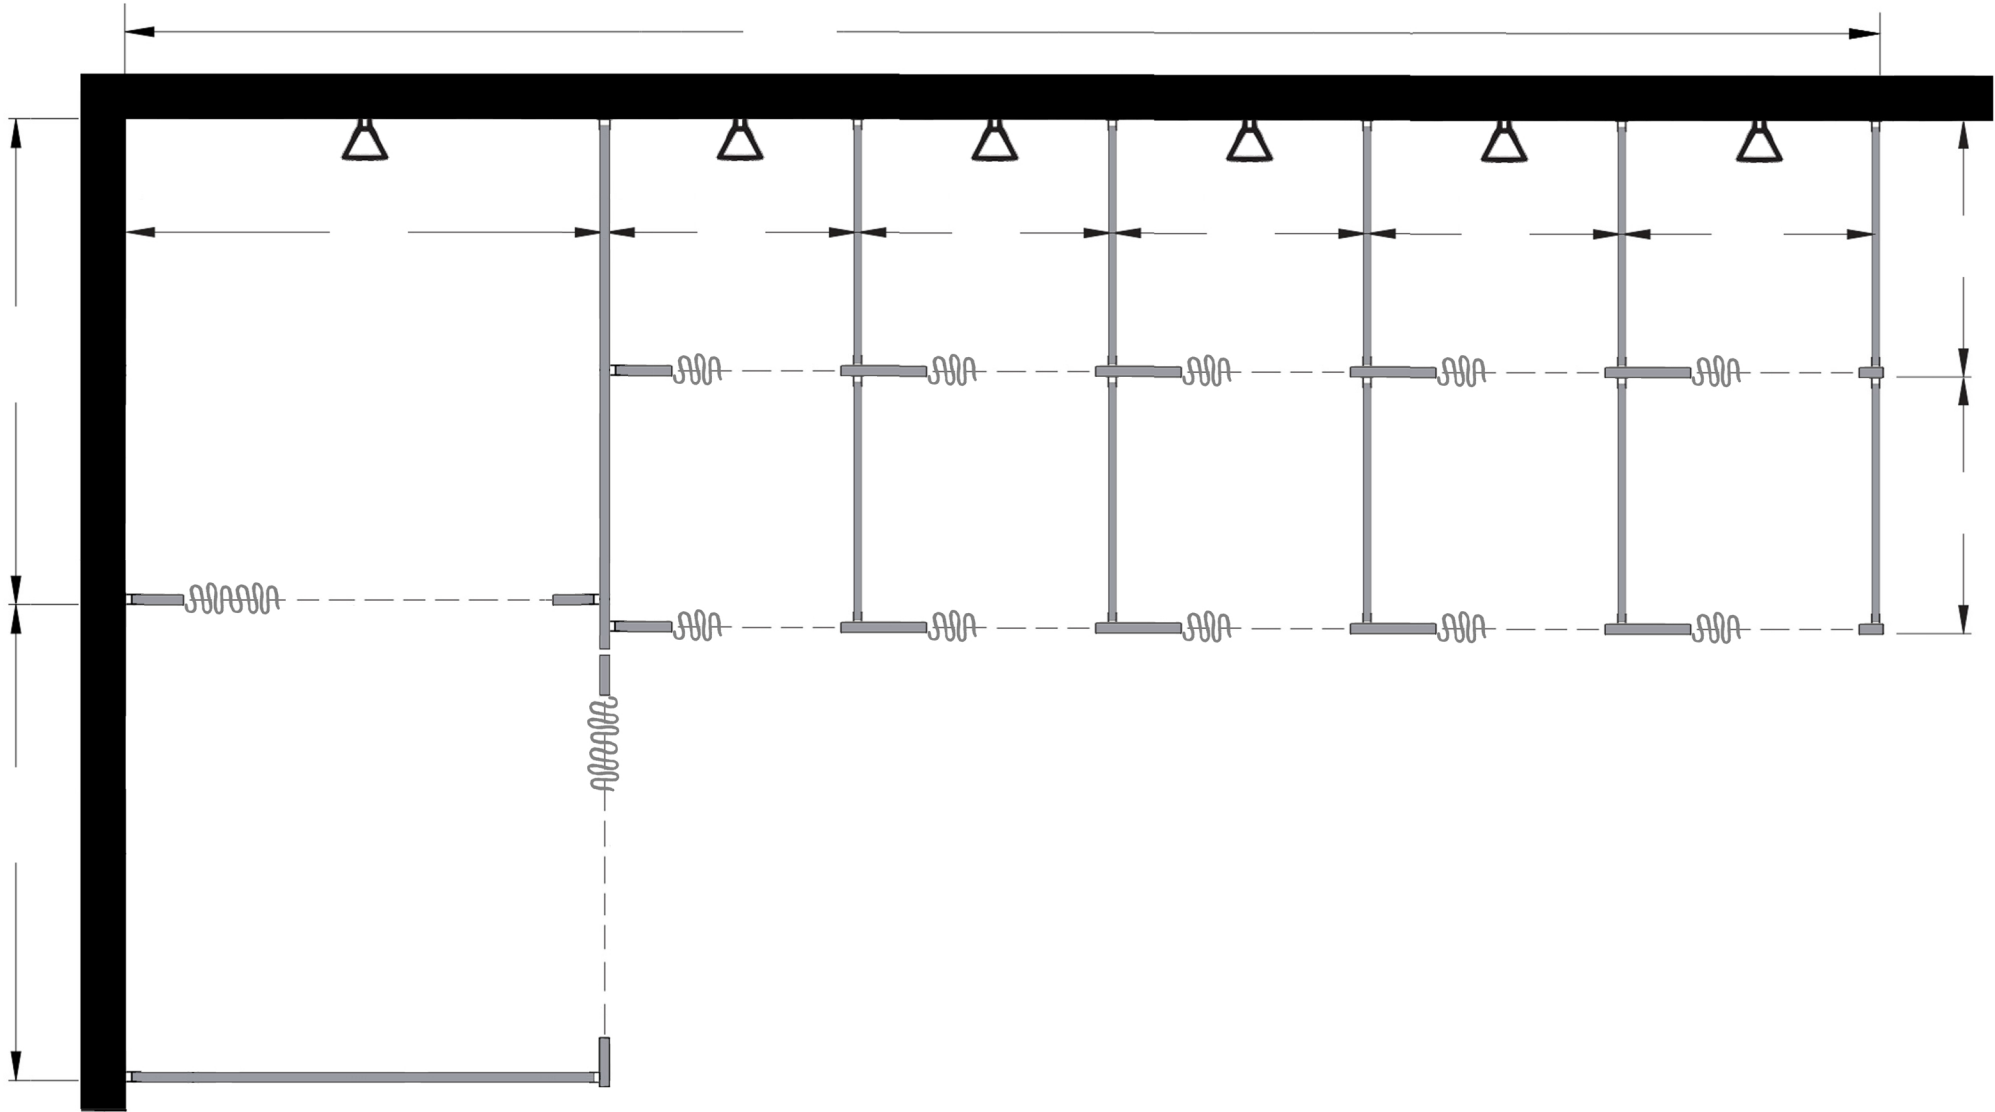

Style:
☐ Overhead Braced
☐ Floor Mount
☐ Ceiling Mount
☐ Floor/Ceiling Mount

Material:
☐ Baked Enamel
☐ Solid Phenolic
☐ Solid Plastic
☐ Stainless Steel

Color: _____

Ship To: _____

City: _____

State: _____ Zip: _____

Harbor City Supply

Phone 443-279-0632 or 1-800-260-0907

1966 Greenspring Drive Suite 506, Timonium, Md. 21093

Fax 443-279-0015 sales@harborcitysupply.com