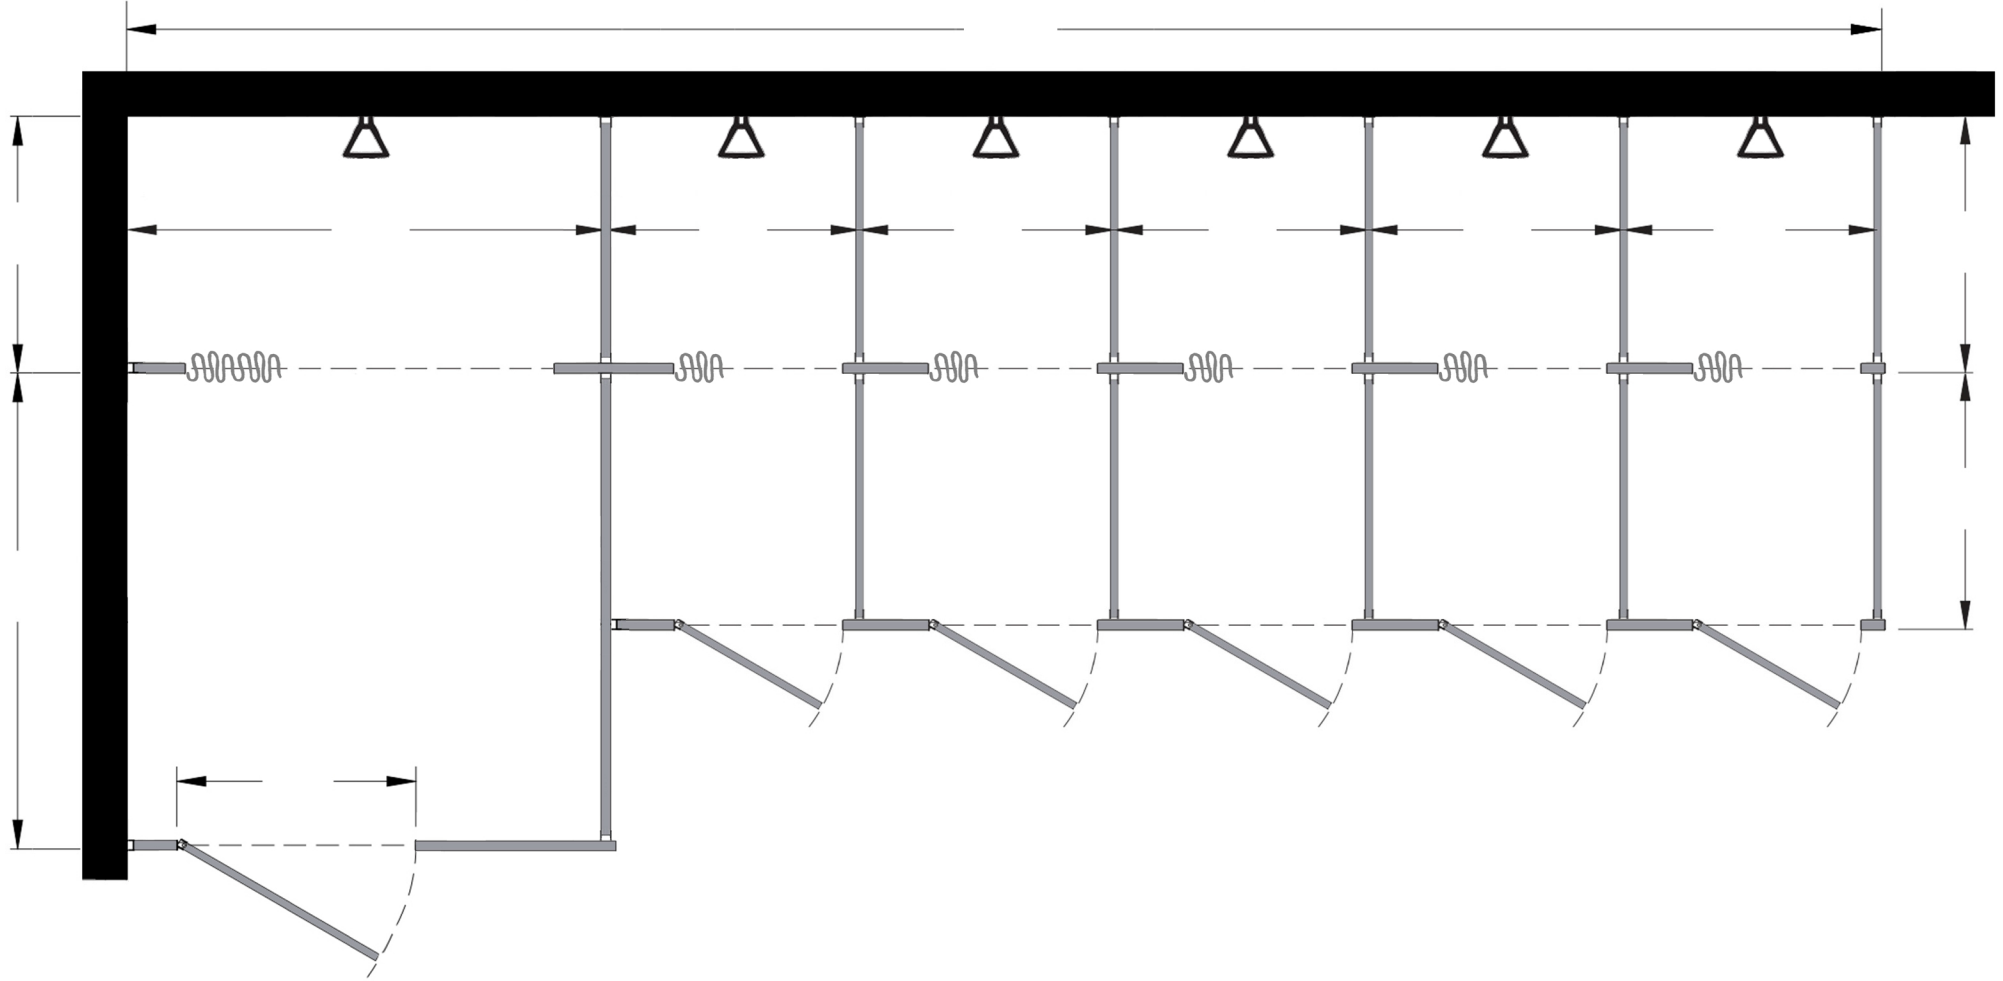

Style:
 Overhead Braced
 Floor Mount
 Ceiling Mount
 Floor/Ceiling Mount

Material:
 Baked Enamel
 Solid Phenolic
 Solid Plastic
 Stainless Steel

Color: _____

Ship To: _____

City: _____

State: _____ Zip: _____