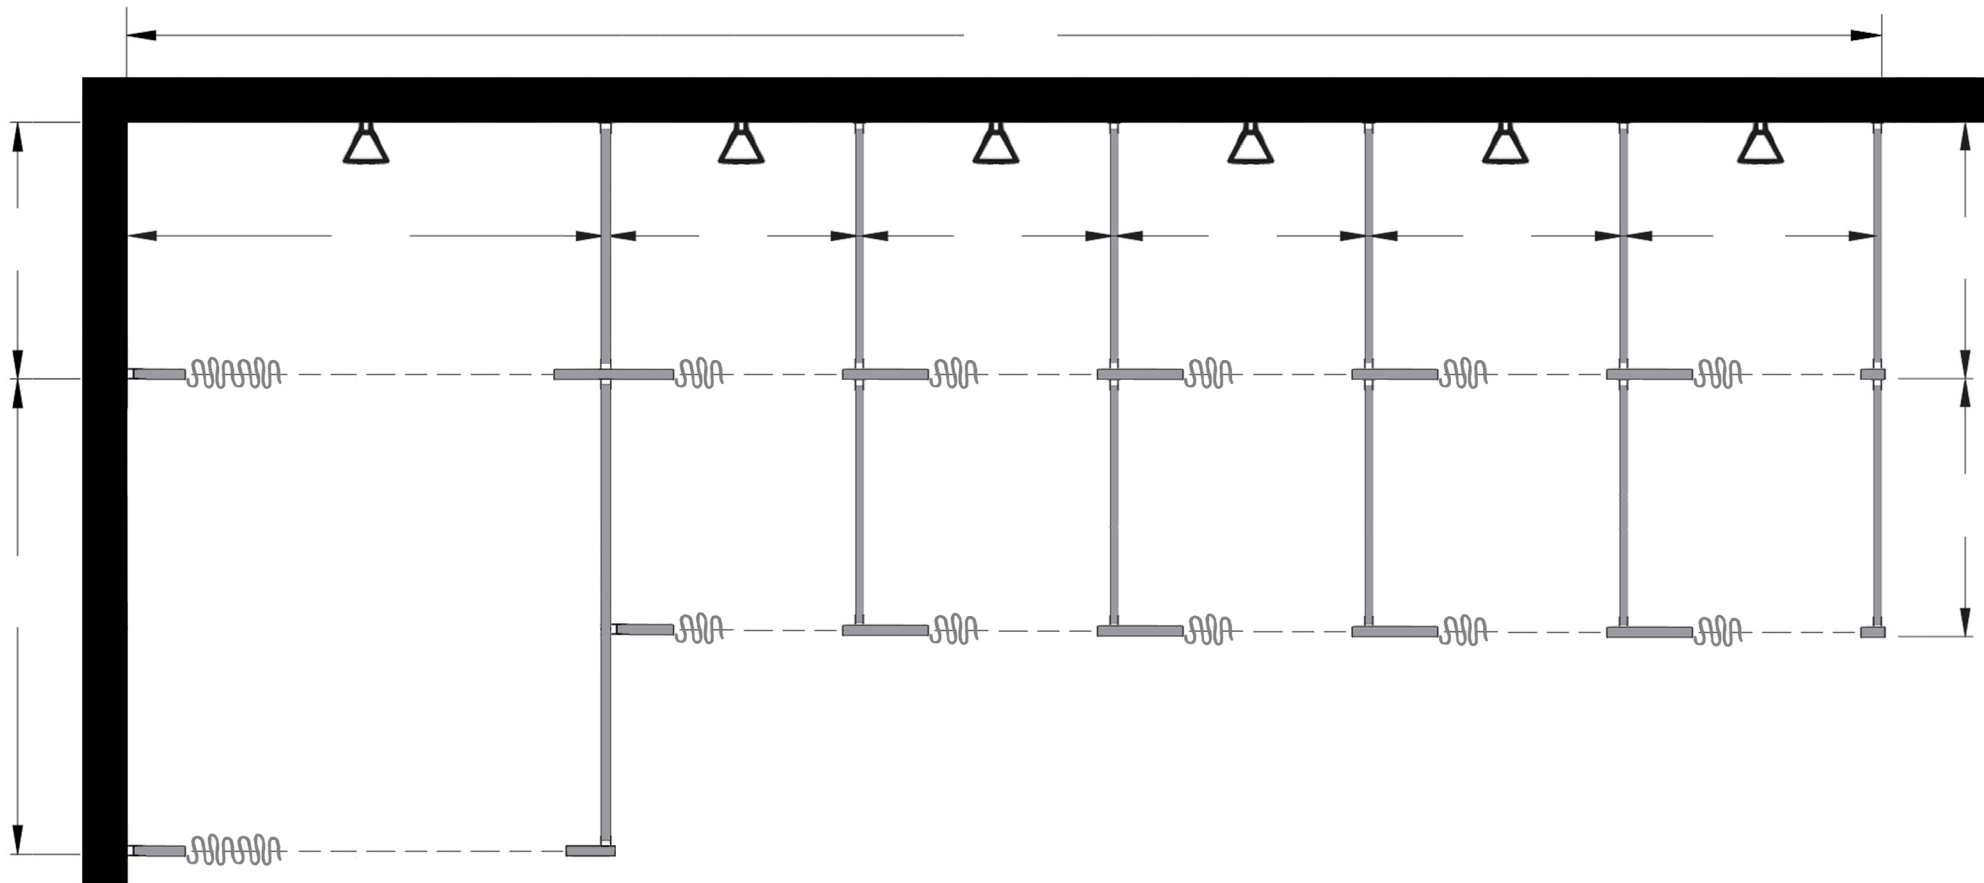

Style:
☐ Overhead Braced
☐ Floor Mount
☐ Ceiling Mount
☐ Floor/Ceiling Mount

Material:
☐ Baked Enamel
☐ Solid Phenolic
☐ Solid Plastic
☐ Stainless Steel

Color: _____

Ship To: _____

City: _____

State: _____ Zip: _____

Harbor City Supply

Phone 443-279-0632 or 1-800-260-0907

1966 Greenspring Drive Suite 506, Timonium, Md. 21093

Fax 443-279-0015 sales@harborcitysupply.com