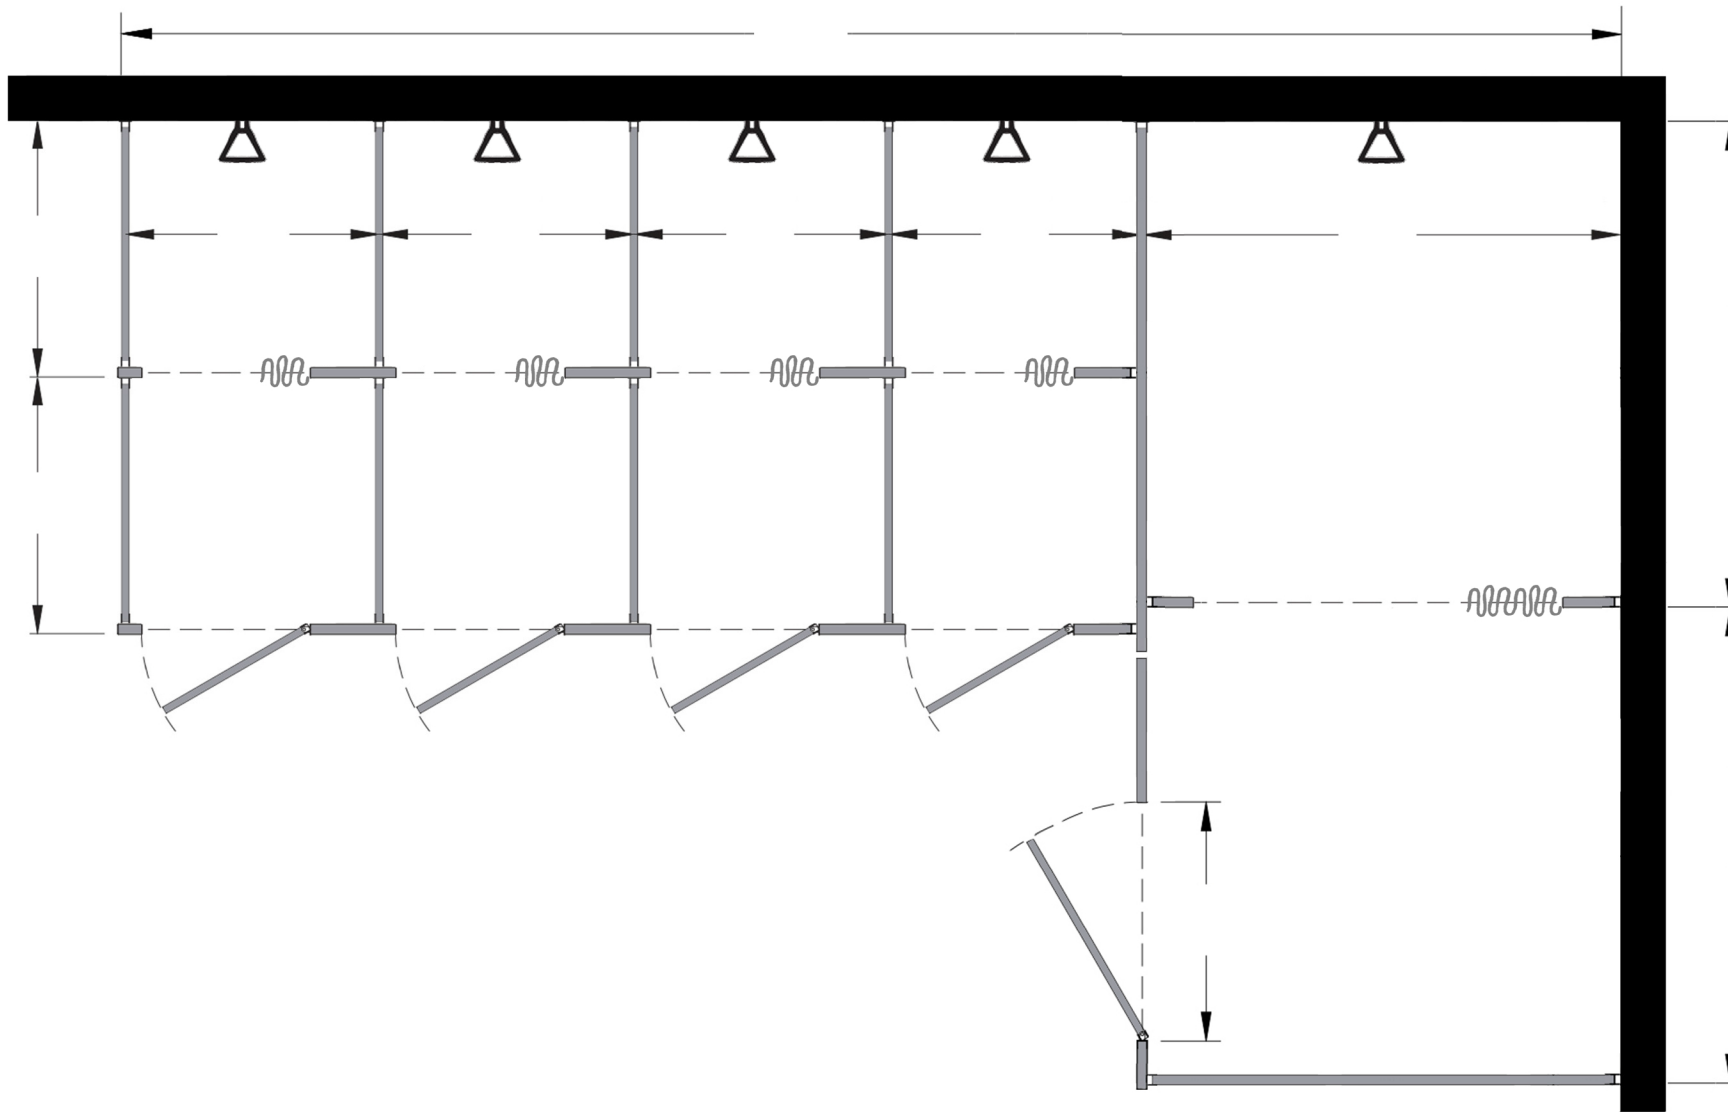

Style:
☐ Overhead Braced
☐ Floor Mount
☐ Ceiling Mount
☐ Floor/Ceiling Mount

Material:
☐ Baked Enamel
☐ Solid Phenolic
☐ Solid Plastic
☐ Stainless Steel

Color: _____

Ship To: _____

City: _____

State: _____ Zip: _____

Harbor City Supply

Phone 443-279-0632 or 1-800-260-0907

1966 Greenspring Drive Suite 506, Timonium, Md. 21093

Fax 443-279-0015 sales@harborcitysupply.com