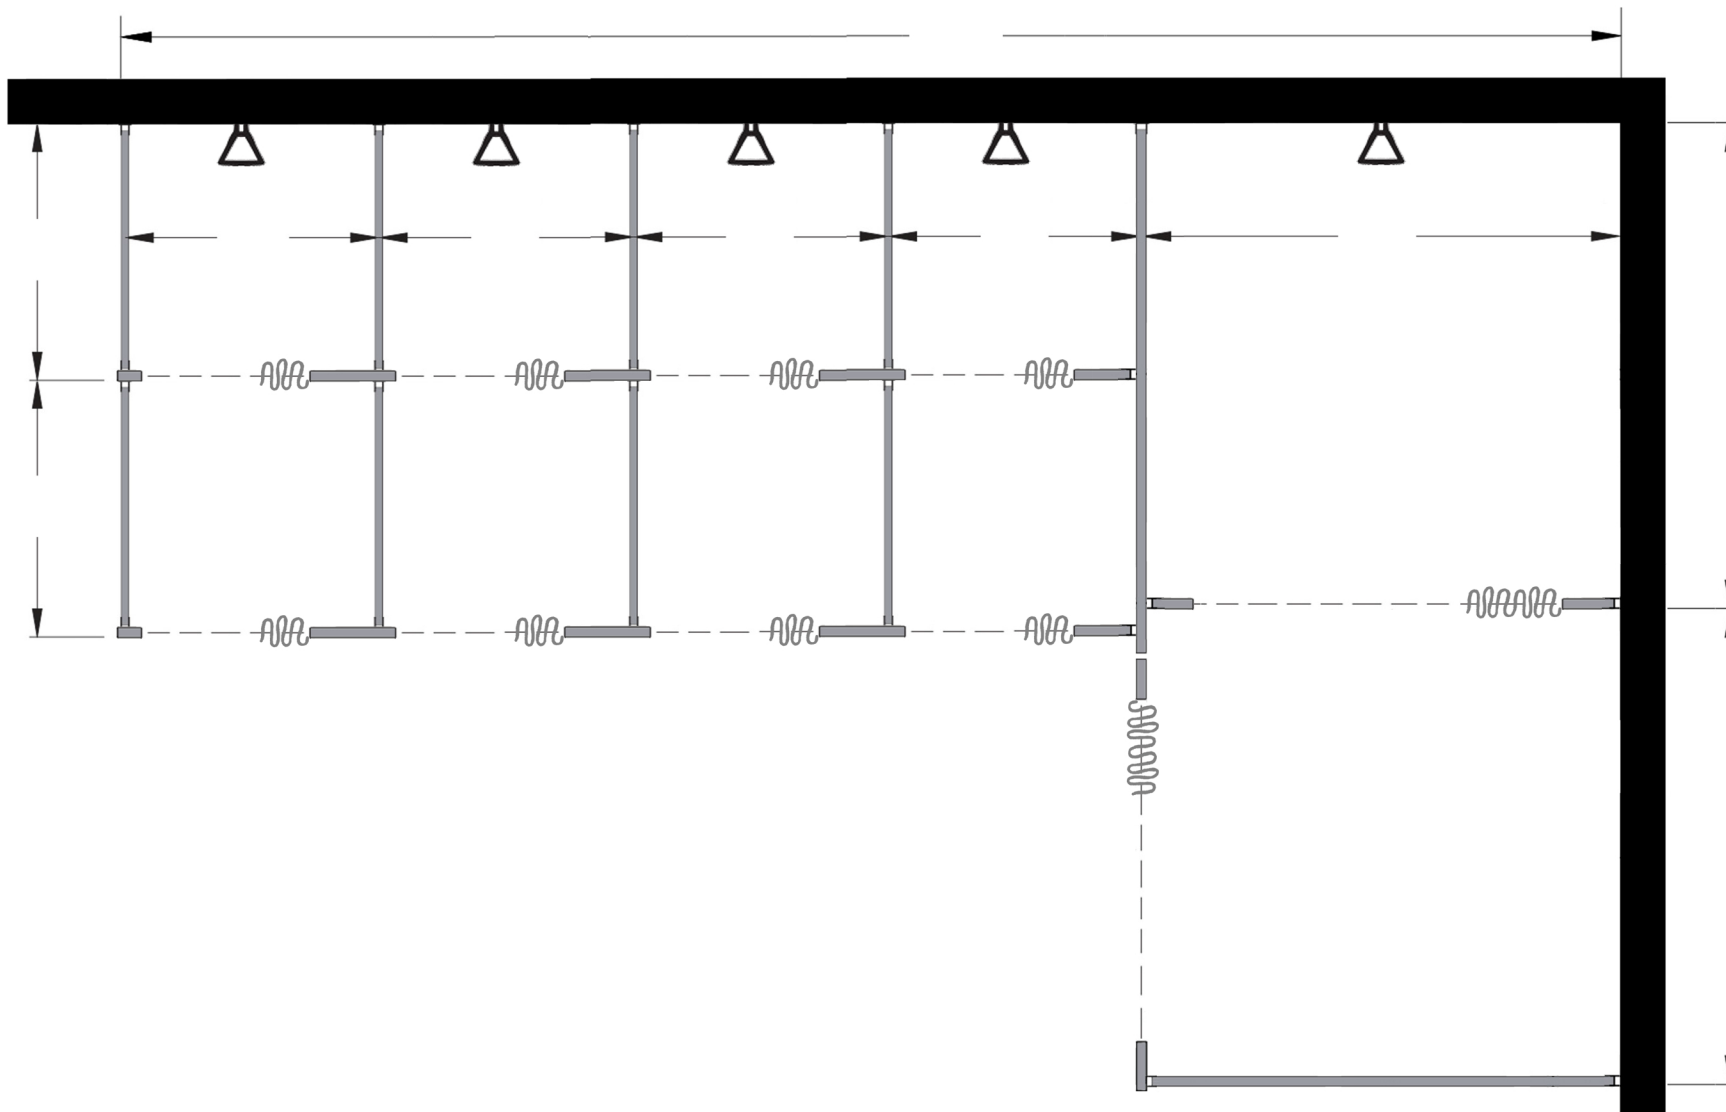

Style:
☐ Overhead Braced
☐ Floor Mount
☐ Ceiling Mount
☐ Floor/Ceiling Mount

Material:
☐ Baked Enamel
☐ Solid Phenolic
☐ Solid Plastic
☐ Stainless Steel

Color: _____

Ship To: _____

City: _____

State: _____ Zip: _____

Harbor City Supply

Phone 443-279-0632 or 1-800-260-0907

1966 Greenspring Drive Suite 506, Timonium, Md. 21093

Fax 443-279-0015 sales@harborcitysupply.com