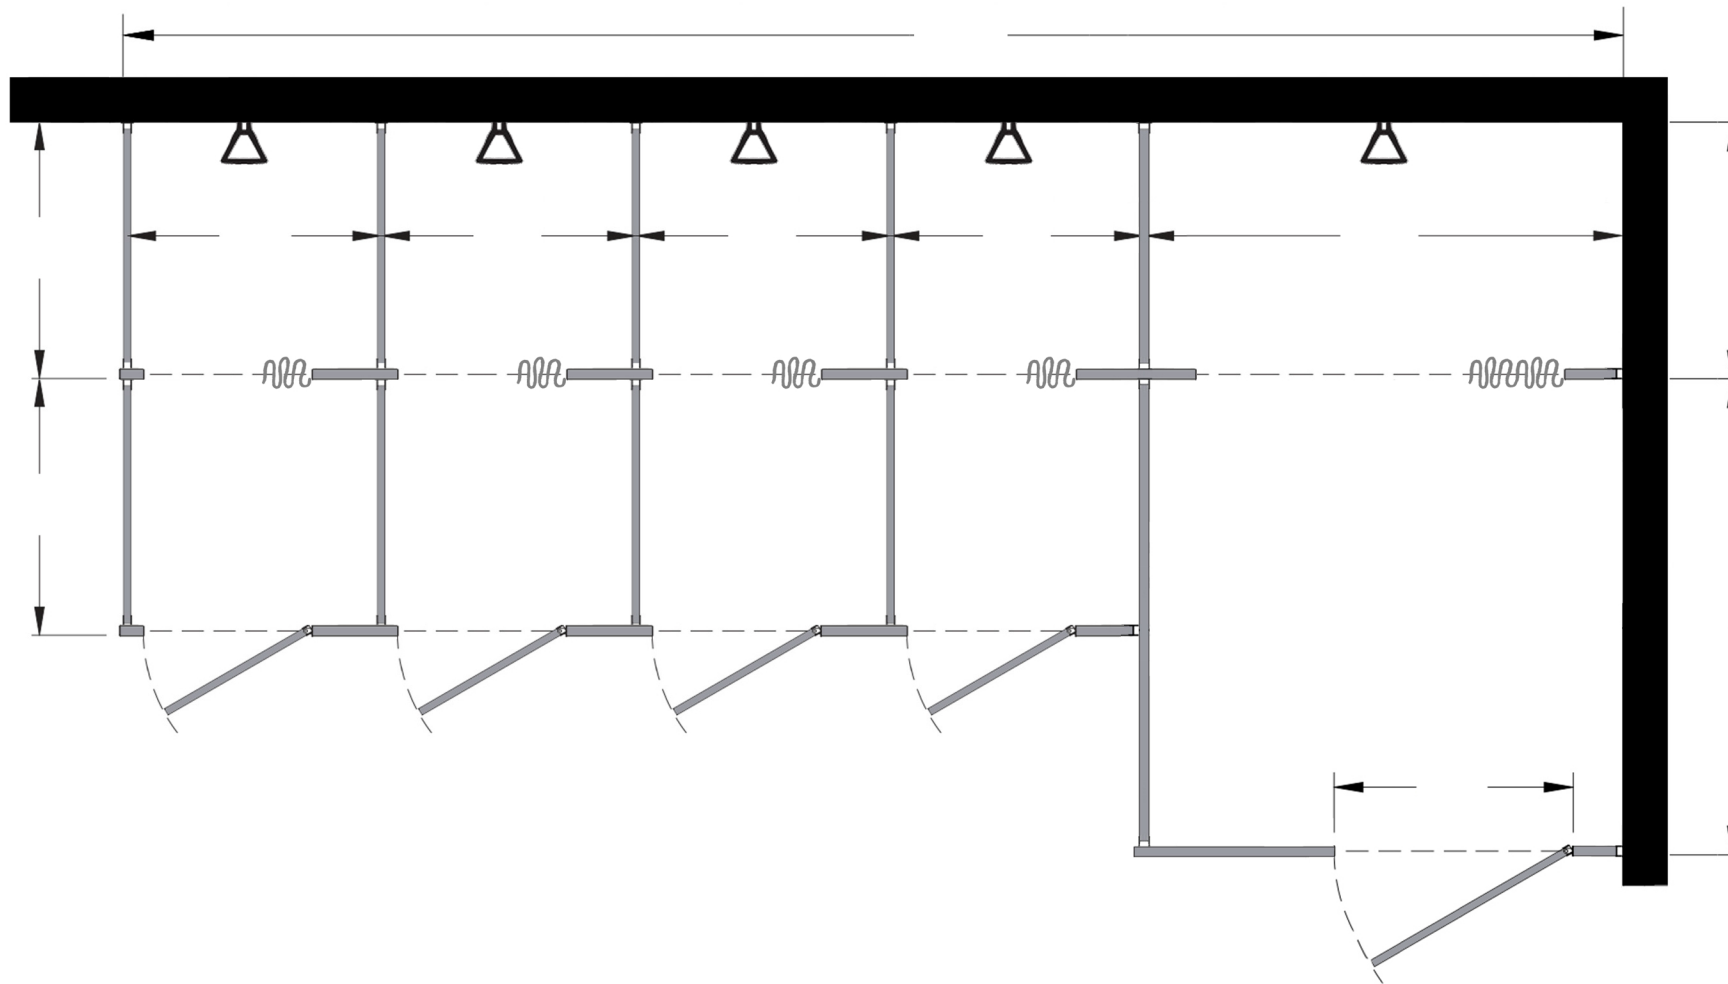

Style:
 Overhead Braced
 Floor Mount
 Ceiling Mount
 Floor/Ceiling Mount

Material:
 Baked Enamel
 Solid Phenolic
 Solid Plastic
 Stainless Steel

Color: _____

Ship To: _____

City: _____

State: _____ Zip: _____