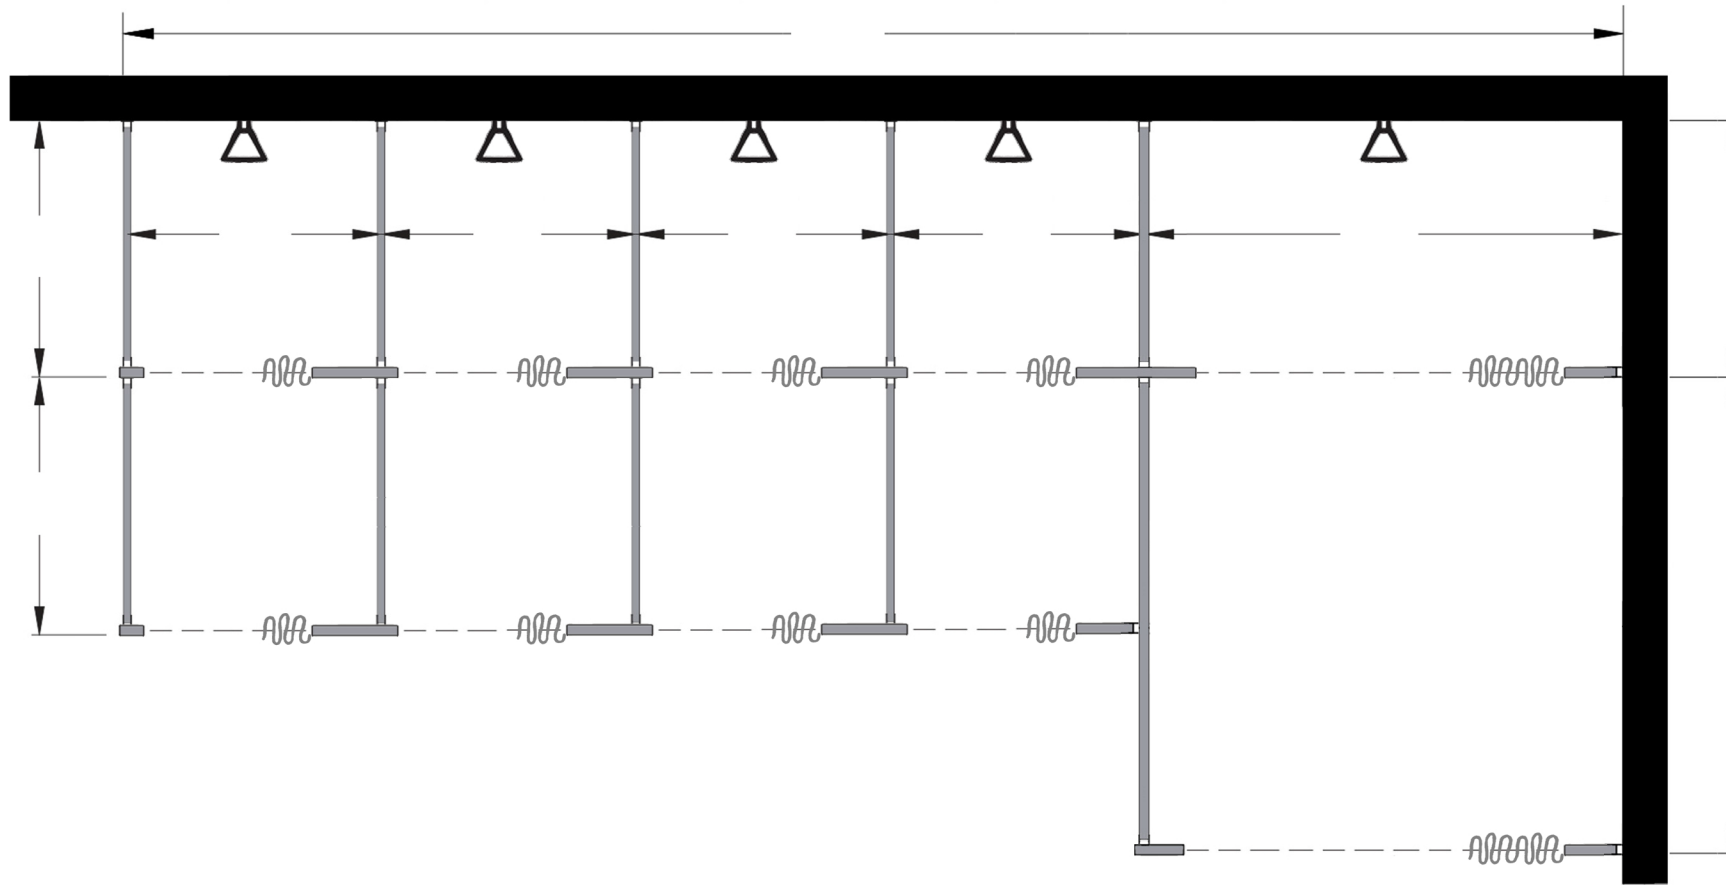

Style:
☐ Overhead Braced
☐ Floor Mount
☐ Ceiling Mount
☐ Floor/Ceiling Mount

Material:
☐ Baked Enamel
☐ Solid Phenolic
☐ Solid Plastic
☐ Stainless Steel

Color:
_____

Ship To: _____

City: _____

State: _____ Zip: _____

Harbor City Supply

Phone 443-279-0632 or 1-800-260-0907

1966 Greenspring Drive Suite 506, Timonium, Md. 21093

Fax 443-279-0015 sales@harborcitysupply.com