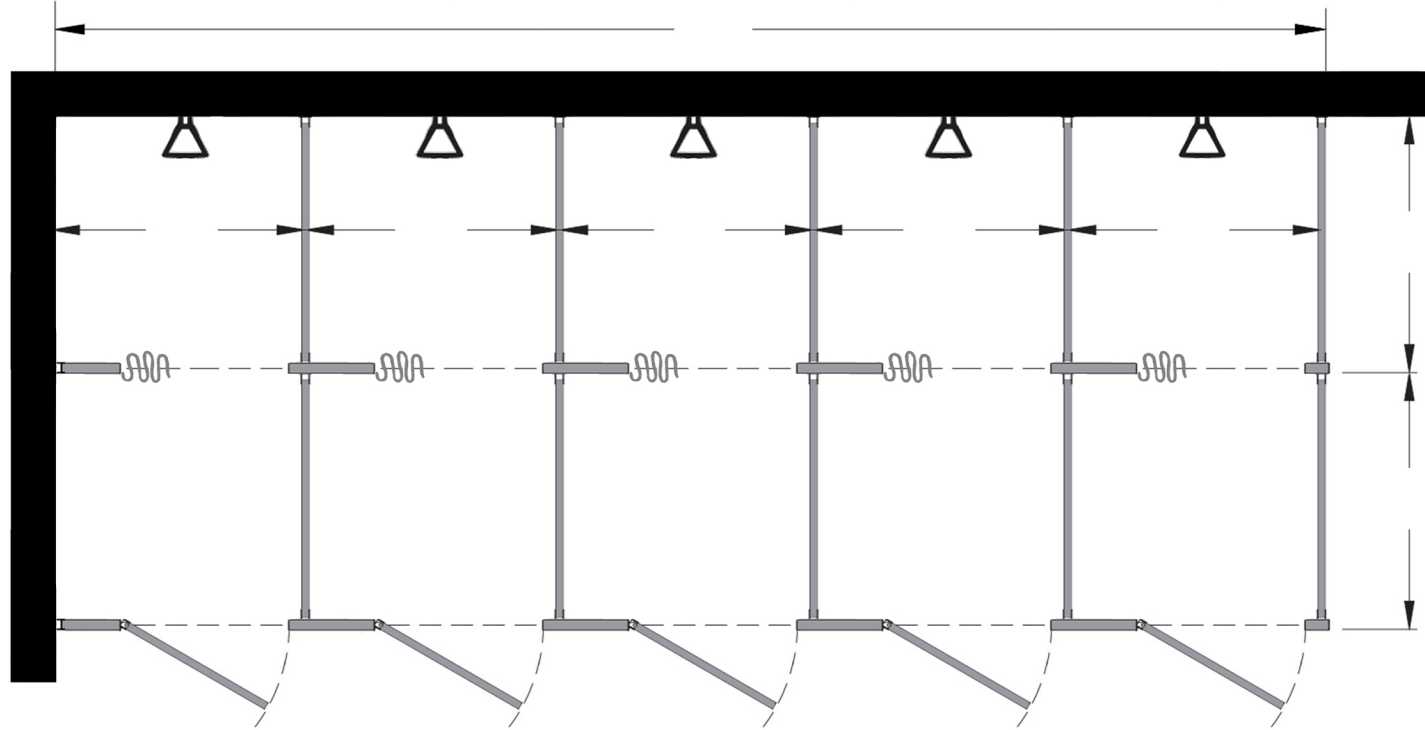

Style:
☐ Overhead Braced
☐ Floor Mount
☐ Ceiling Mount
☐ Floor/Ceiling Mount

Material:
☐ Baked Enamel
☐ Solid Phenolic
☐ Solid Plastic
☐ Stainless Steel

Color: _____

Ship To: _____

City: _____

State: _____ Zip: _____

Harbor City Supply

Phone 443-279-0632 or 1-800-260-0907

1966 Greenspring Drive Suite 506, Timonium, Md. 21093

Fax 443-279-0015 sales@harborcitysupply.com