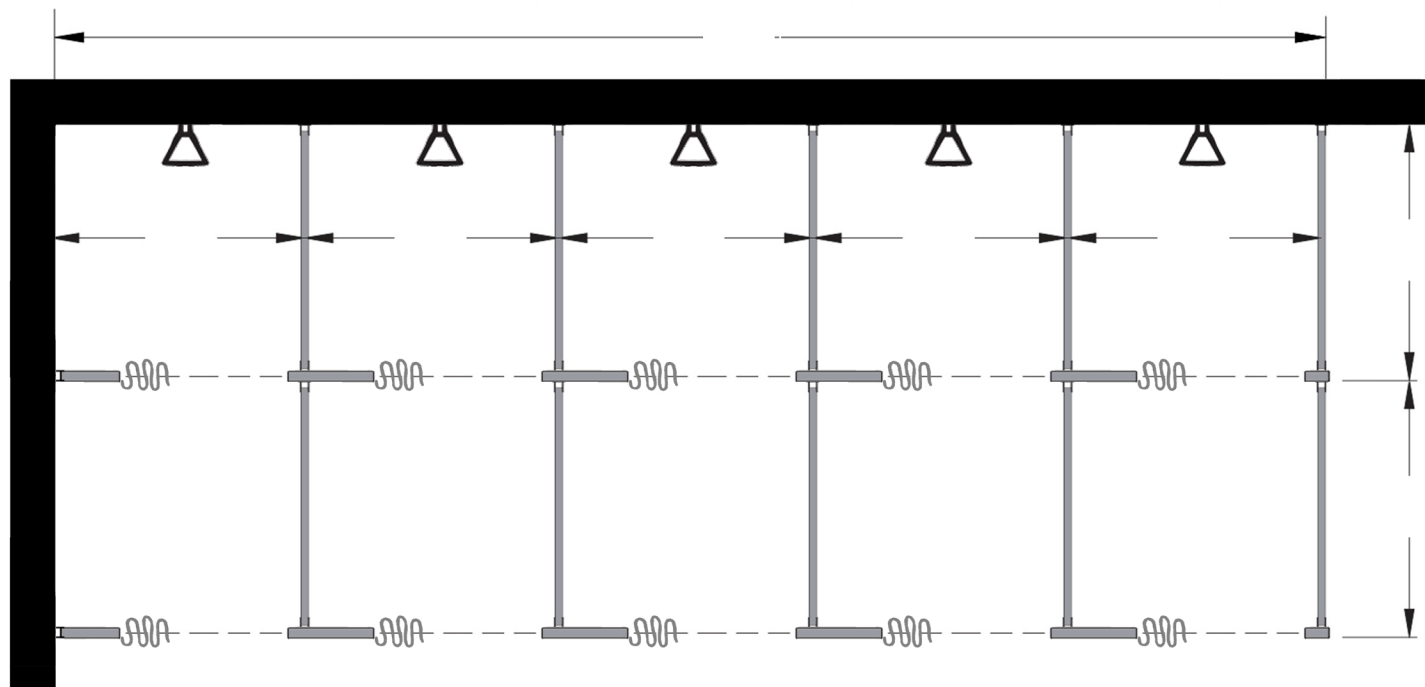

Style:
 Overhead Braced
 Floor Mount
 Ceiling Mount
 Floor/Ceiling Mount

Material:
 Baked Enamel
 Solid Phenolic
 Solid Plastic
 Stainless Steel

Color: _____

Ship To: _____

City: _____

State: _____ Zip: _____