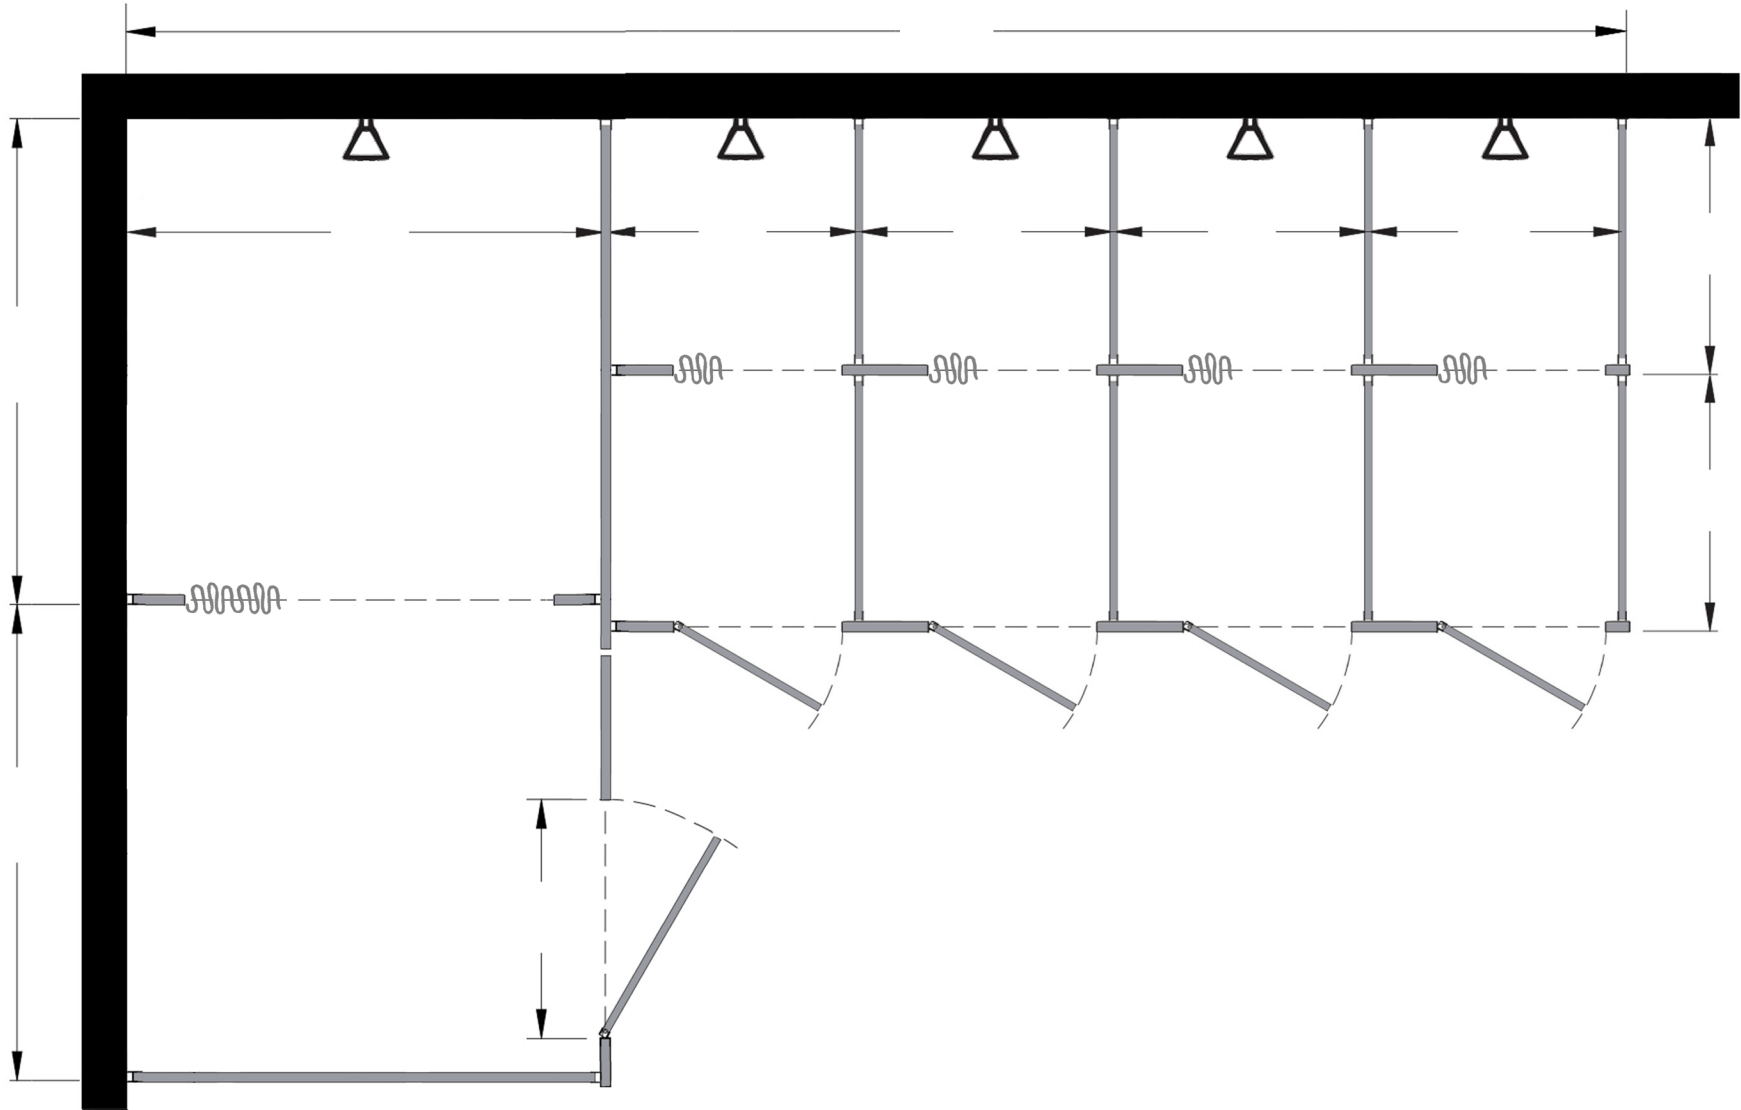

Style:
 Overhead Braced
 Floor Mount
 Ceiling Mount
 Floor/Ceiling Mount

Material:
 Baked Enamel
 Solid Phenolic
 Solid Plastic
 Stainless Steel

Color: _____

Ship To: _____

City: _____

State: _____ Zip: _____