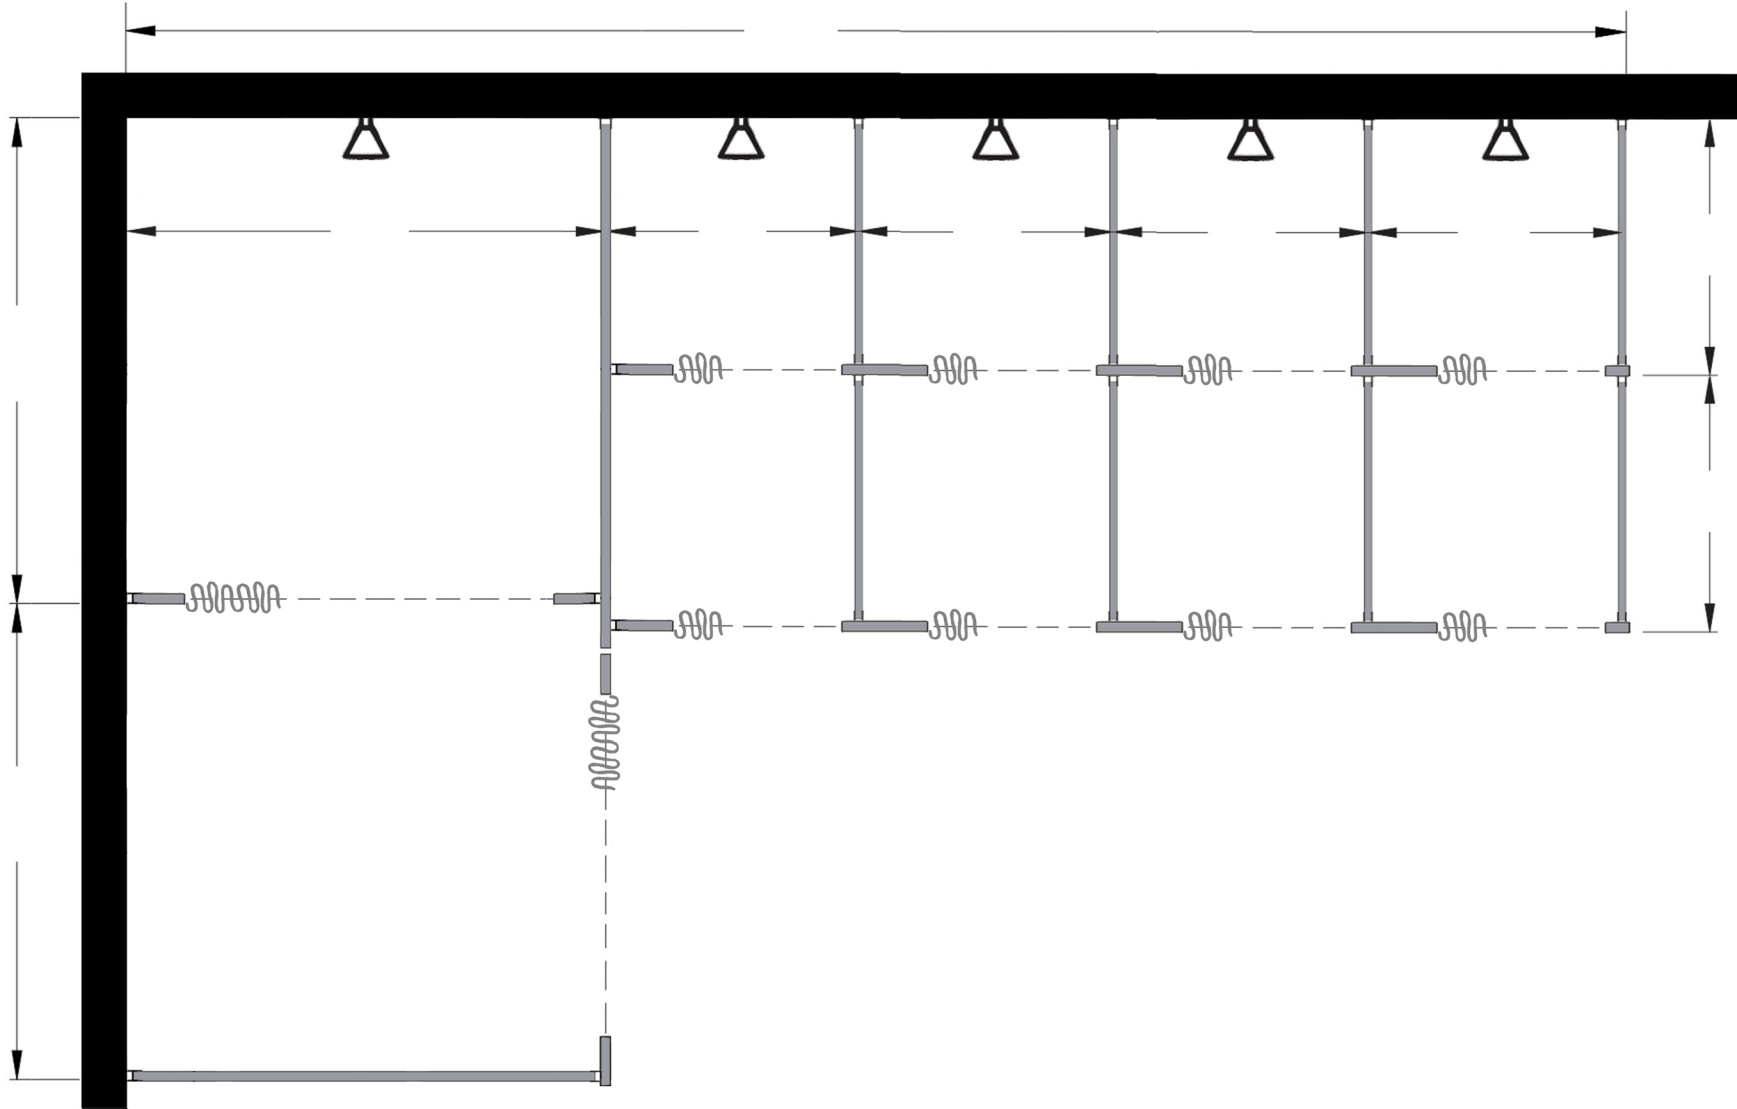

Style:
 Overhead Braced
 Floor Mount
 Ceiling Mount
 Floor/Ceiling Mount

Material:
 Baked Enamel
 Solid Phenolic
 Solid Plastic
 Stainless Steel

Color: _____

Ship To: _____

City: _____

State: _____ Zip: _____