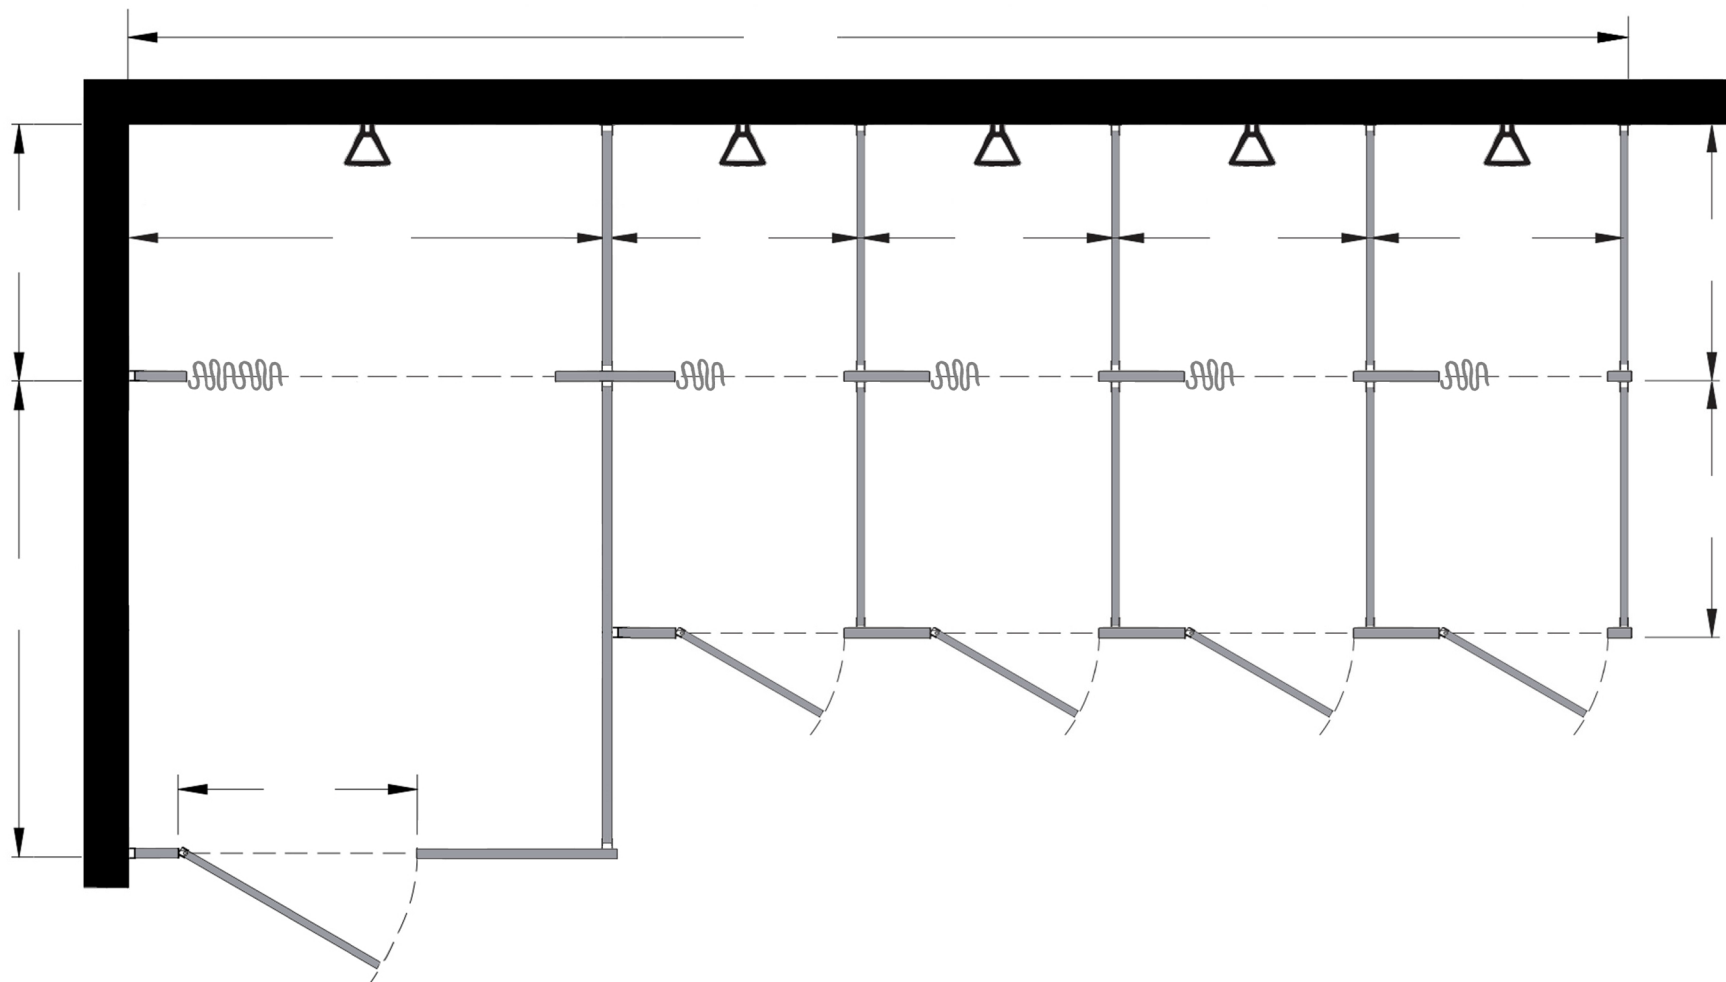

Style:
 Overhead Braced
 Floor Mount
 Ceiling Mount
 Floor/Ceiling Mount

Material:
 Baked Enamel
 Solid Phenolic
 Solid Plastic
 Stainless Steel

Color: _____

Ship To: _____

City: _____

State: _____ Zip: _____