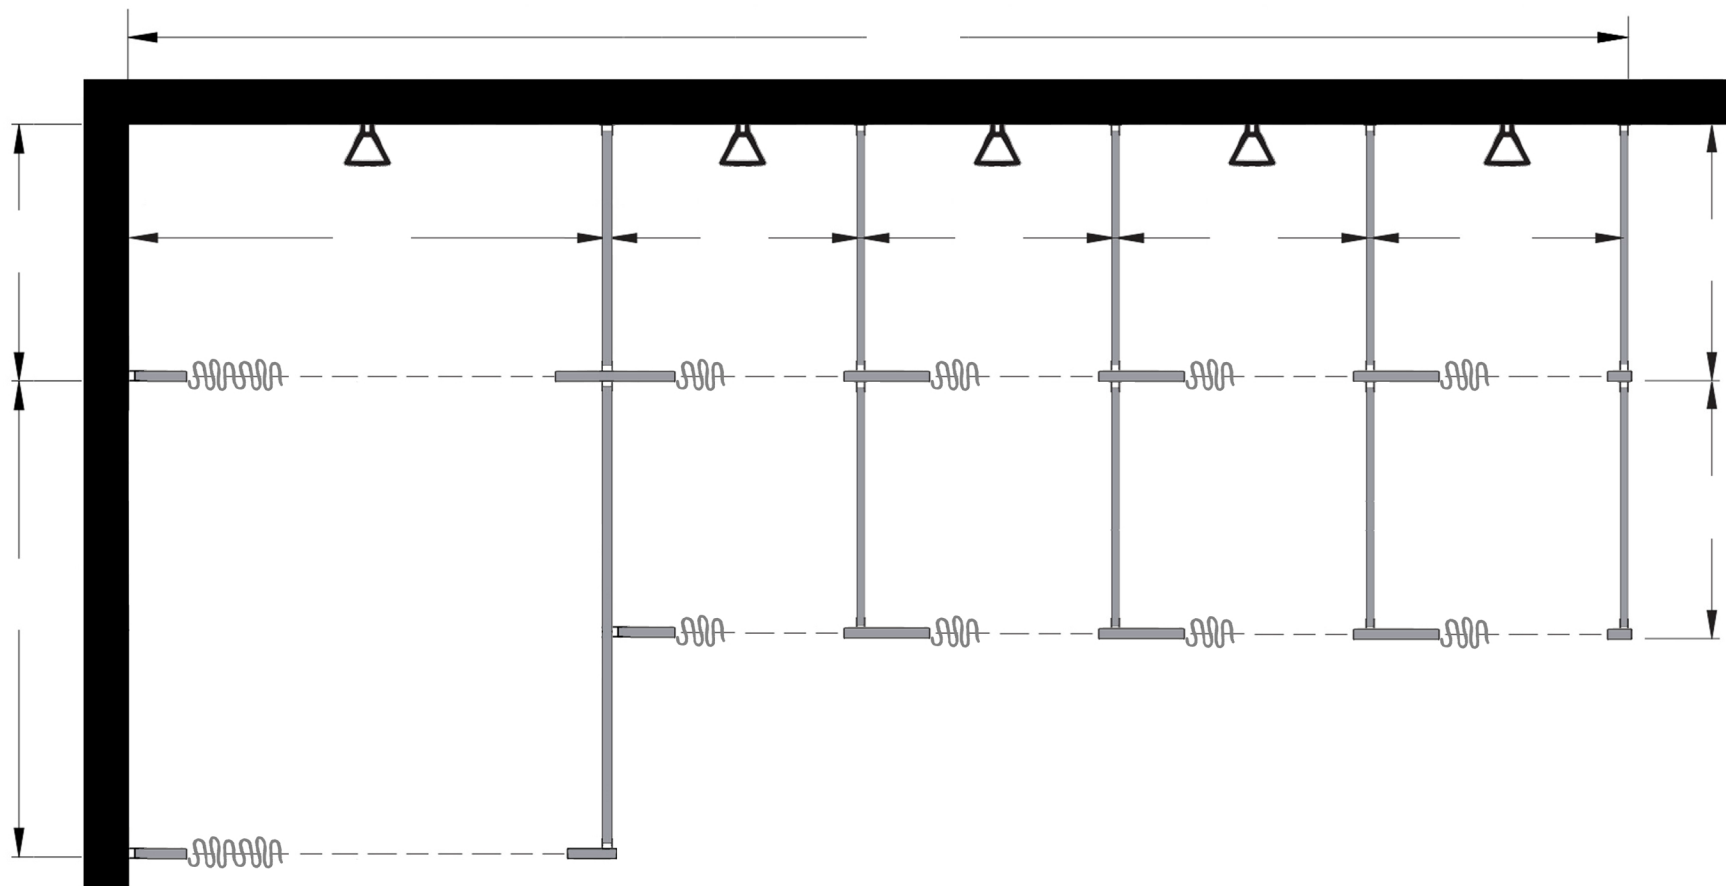

Style:
 Overhead Braced
 Floor Mount
 Ceiling Mount
 Floor/Ceiling Mount

Material:
 Baked Enamel
 Solid Phenolic
 Solid Plastic
 Stainless Steel

Color: _____

Ship To: _____

City: _____

State: _____ Zip: _____