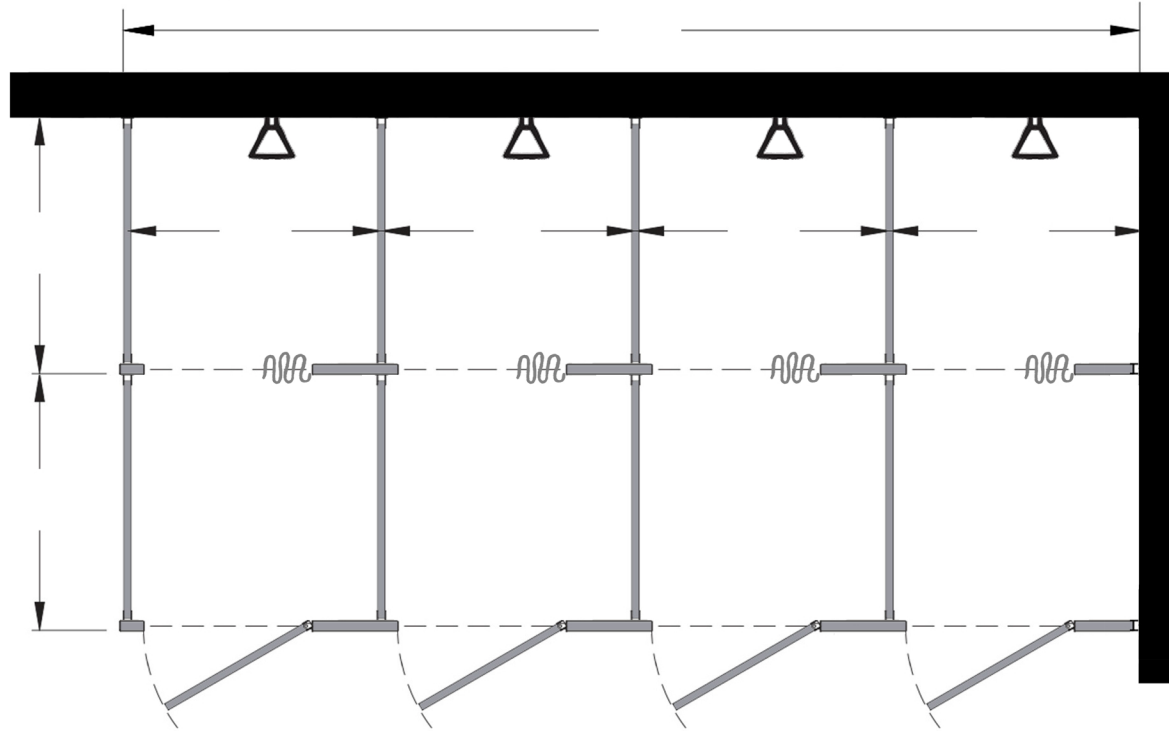

Style:
 Overhead Braced
 Floor Mount
 Ceiling Mount
 Floor/Ceiling Mount

Material:
 Baked Enamel
 Solid Phenolic
 Solid Plastic
 Stainless Steel

Color: _____

Ship To: _____

City: _____

State: _____ Zip: _____