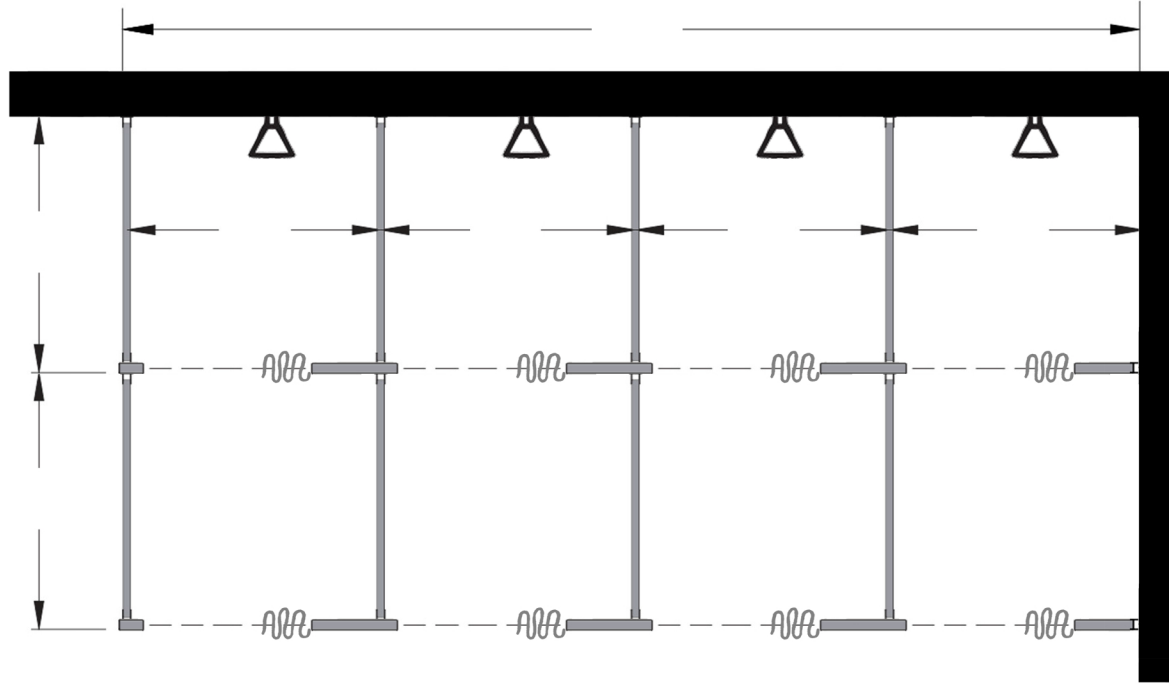

Style:
 Overhead Braced
 Floor Mount
 Ceiling Mount
 Floor/Ceiling Mount

Material:
 Baked Enamel
 Solid Phenolic
 Solid Plastic
 Stainless Steel

Color: _____

Ship To: _____

City: _____

State: _____ Zip: _____