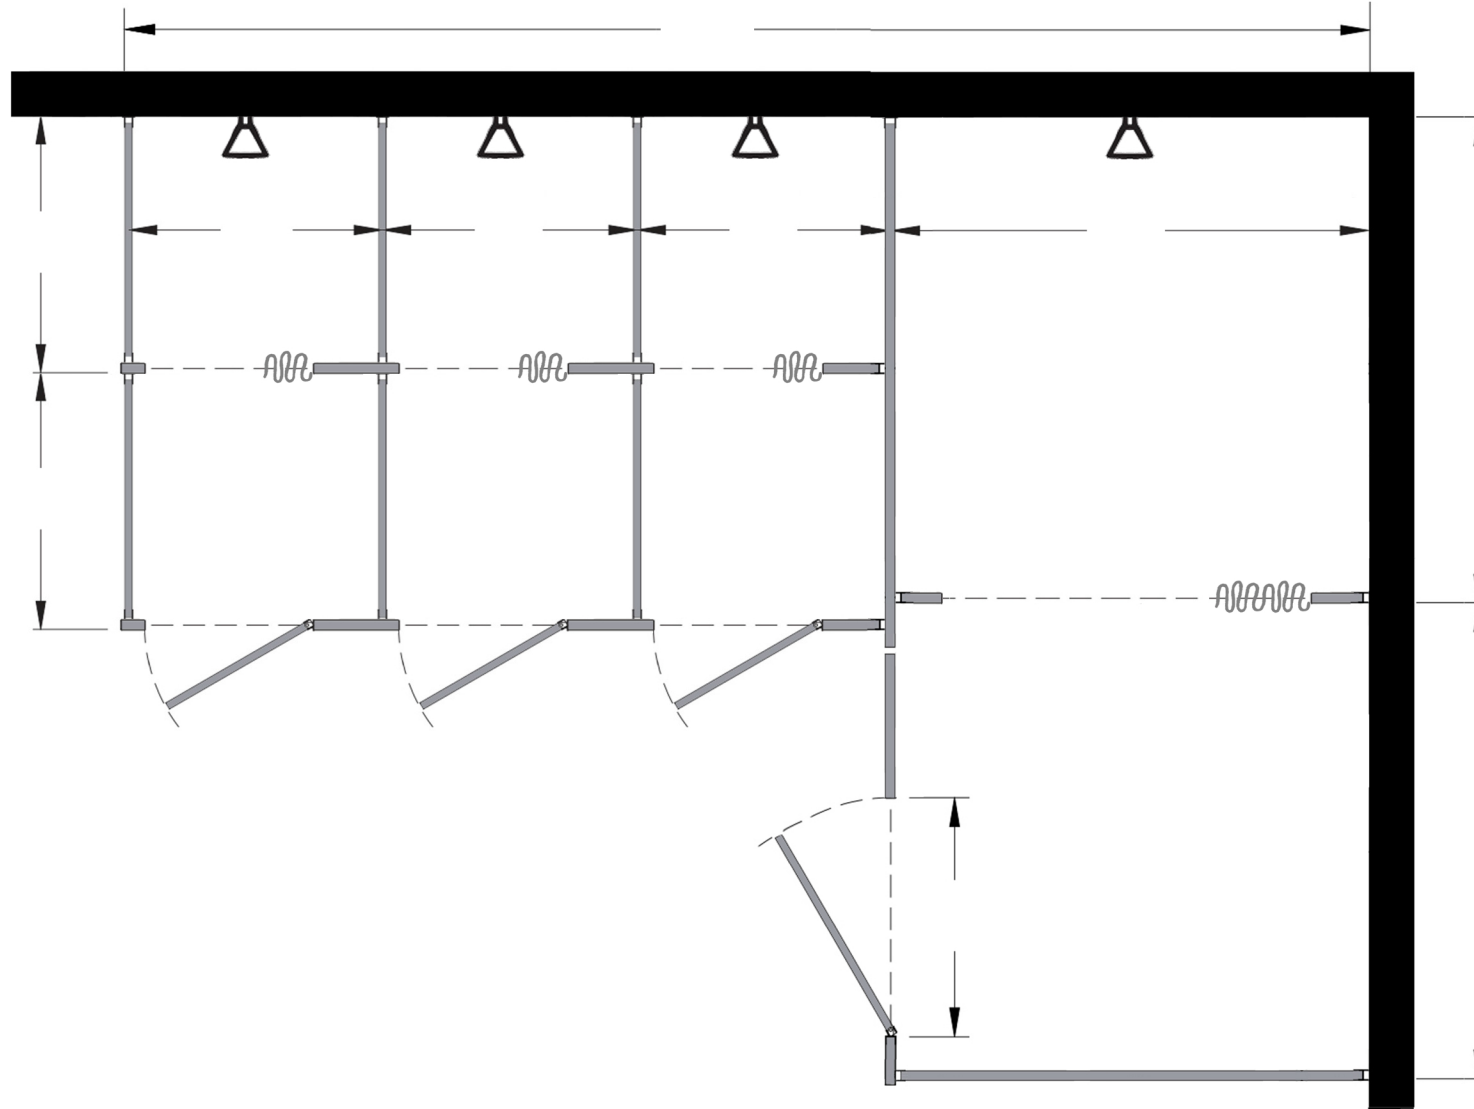

Style:
 Overhead Braced
 Floor Mount
 Ceiling Mount
 Floor/Ceiling Mount

Material:
 Baked Enamel
 Solid Phenolic
 Solid Plastic
 Stainless Steel

Color: _____

Ship To: _____

City: _____

State: _____ Zip: _____