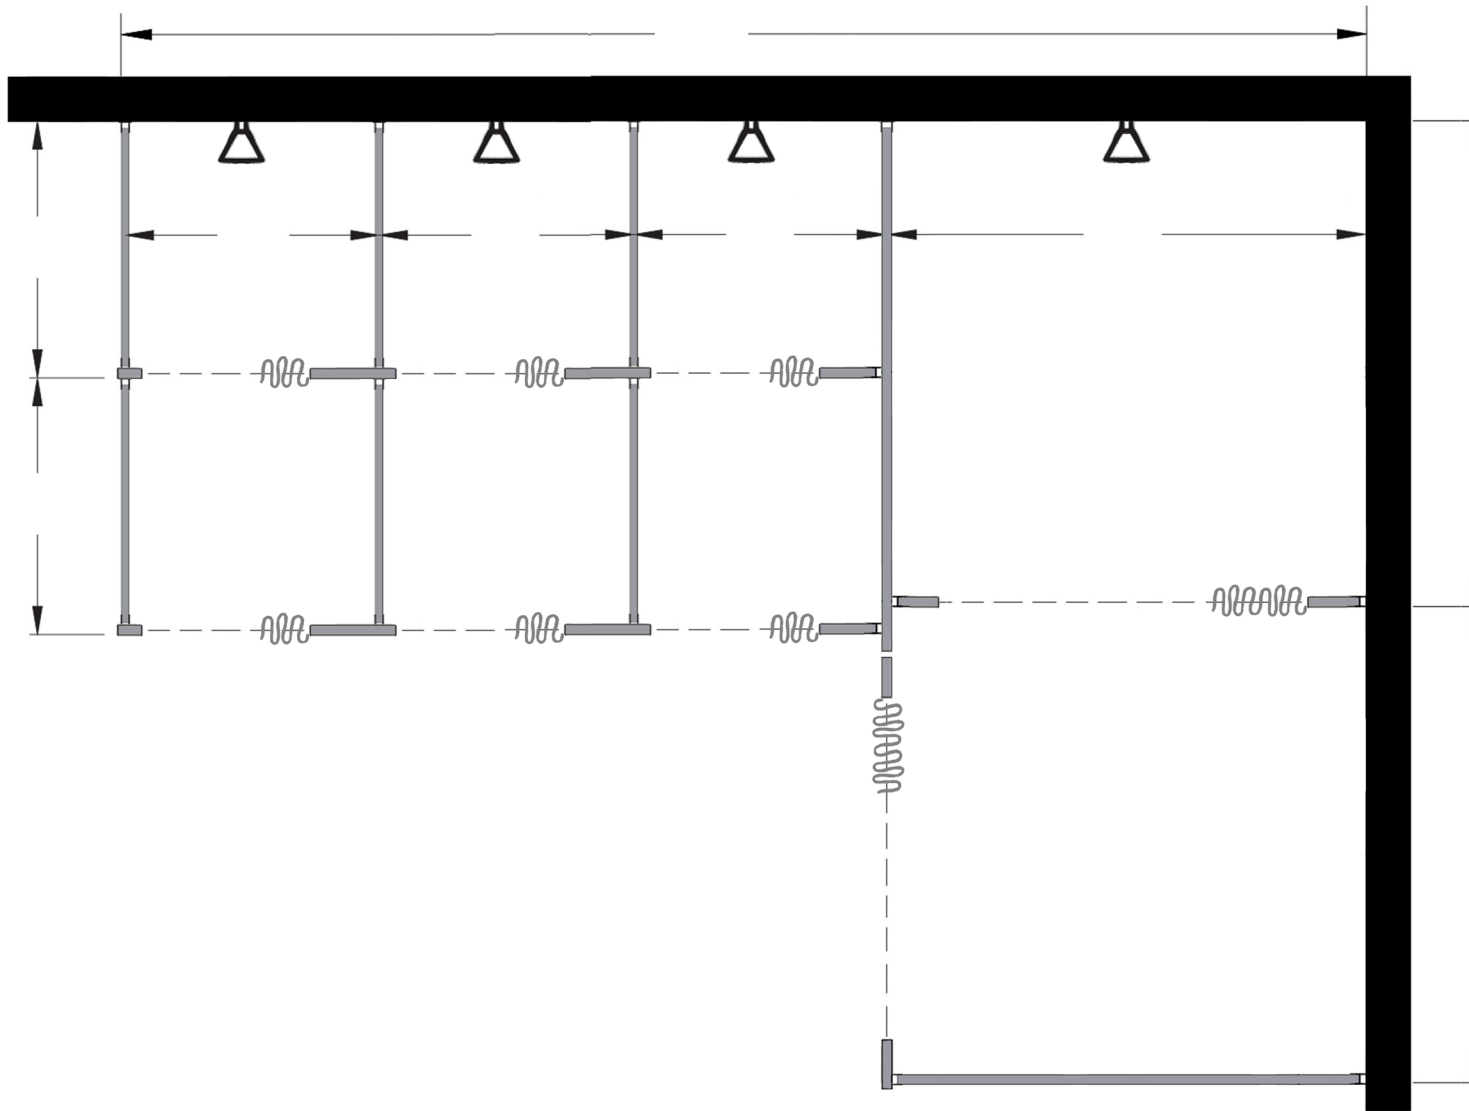

Style:
 Overhead Braced
 Floor Mount
 Ceiling Mount
 Floor/Ceiling Mount

Material:
 Baked Enamel
 Solid Phenolic
 Solid Plastic
 Stainless Steel

Color: _____

Ship To: _____

City: _____

State: _____ Zip: _____