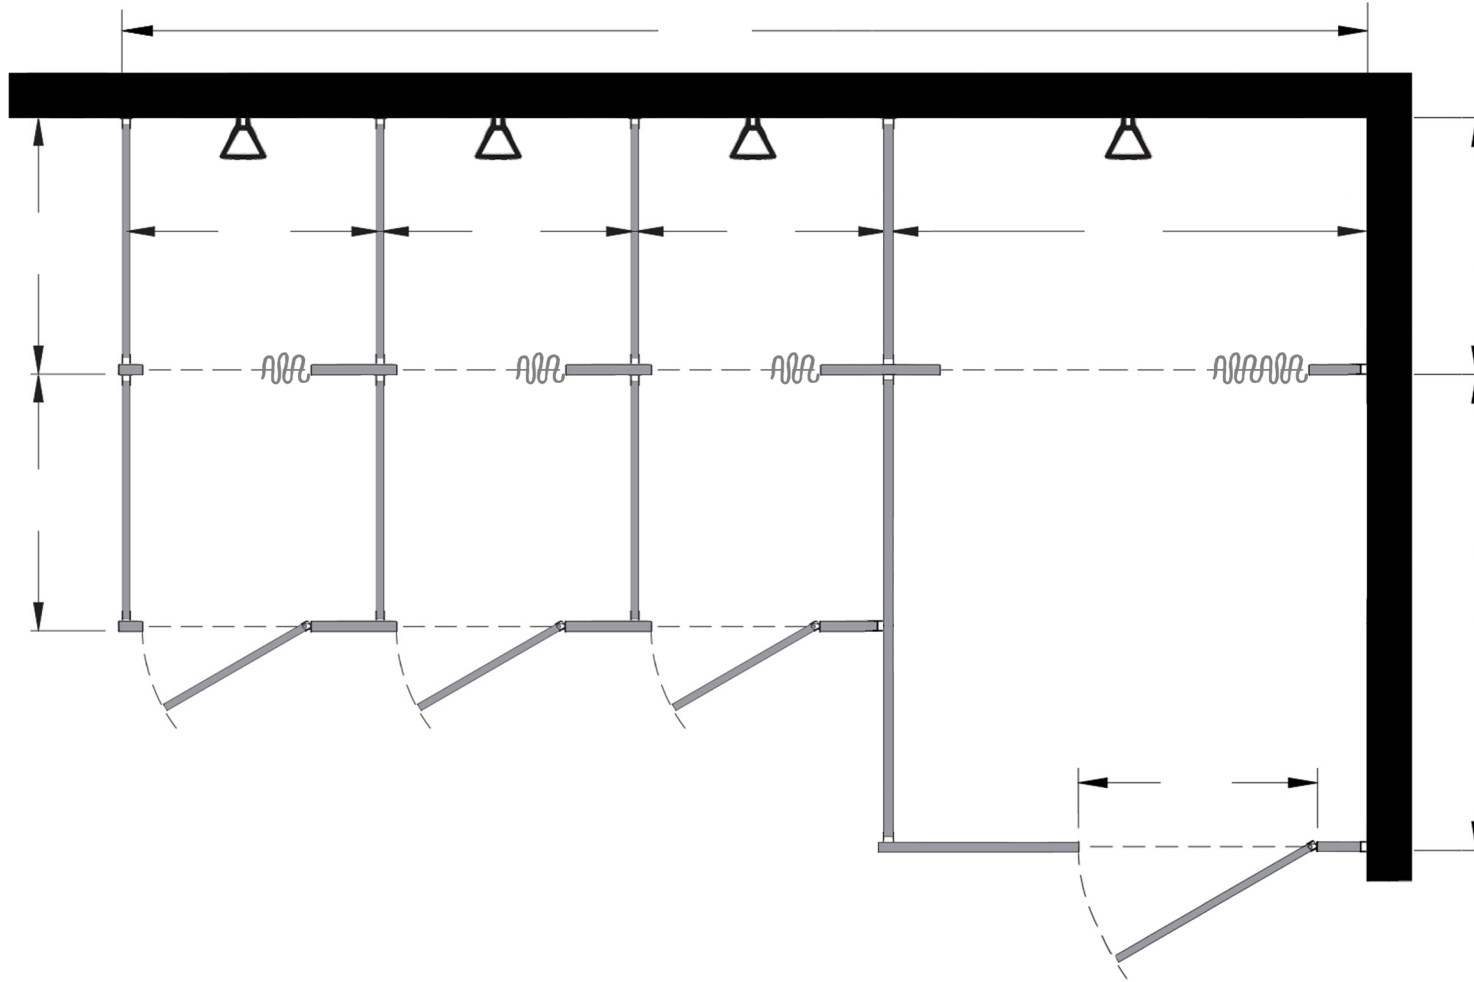

Style:
 Overhead Braced
 Floor Mount
 Ceiling Mount
 Floor/Ceiling Mount

Material:
 Baked Enamel
 Solid Phenolic
 Solid Plastic
 Stainless Steel

Color: _____

Ship To: _____

City: _____

State: _____ Zip: _____