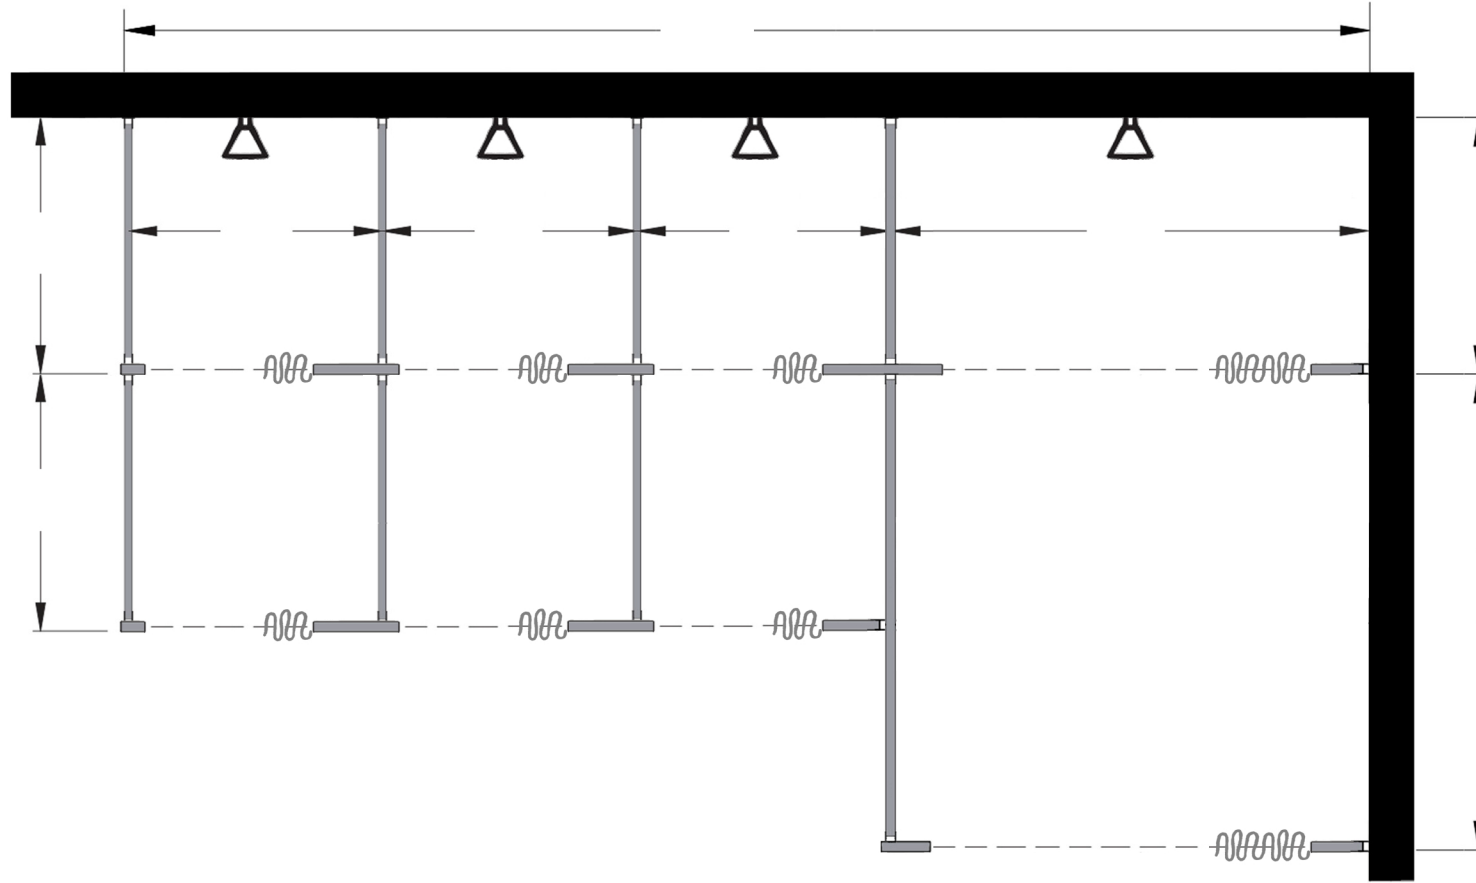

Style:
 Overhead Braced
 Floor Mount
 Ceiling Mount
 Floor/Ceiling Mount

Material:
 Baked Enamel
 Solid Phenolic
 Solid Plastic
 Stainless Steel

Color: _____

Ship To: _____

City: _____

State: _____ Zip: _____