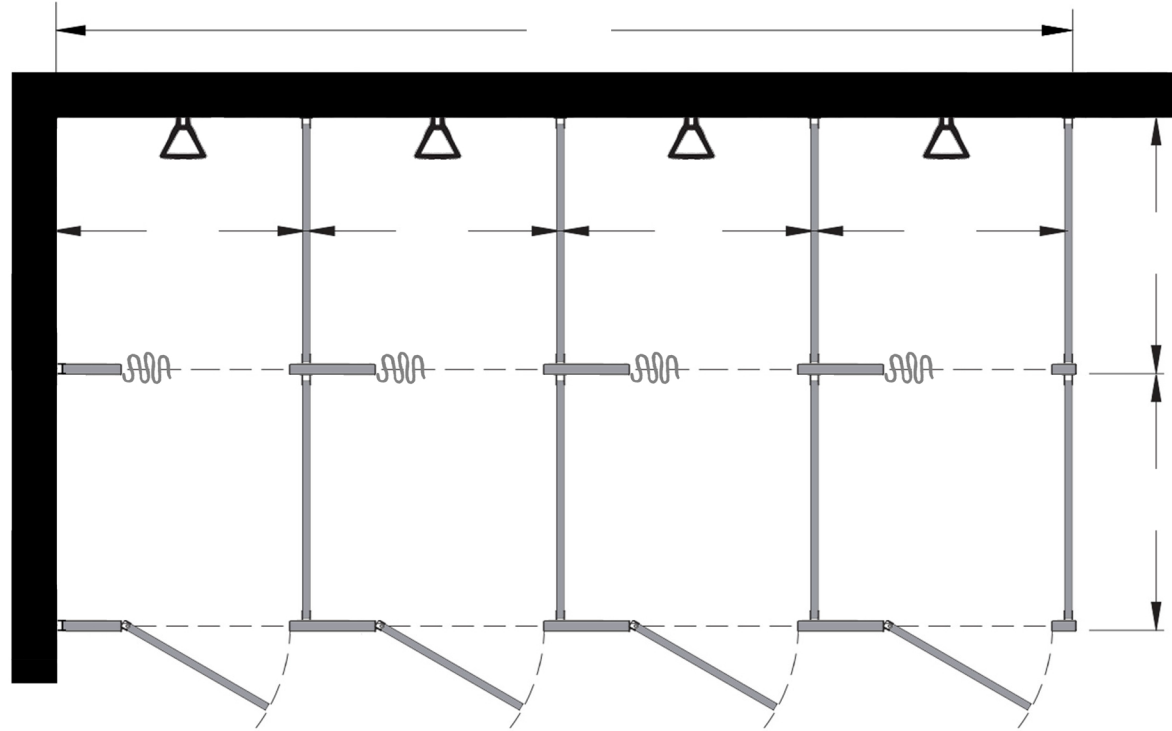

Style:
☐ Overhead Braced
☐ Floor Mount
☐ Ceiling Mount
☐ Floor/Ceiling Mount

Material:
☐ Baked Enamel
☐ Solid Phenolic
☐ Solid Plastic
☐ Stainless Steel

Color: _____

Ship To: _____

City: _____

State: _____ Zip: _____

Harbor City Supply

Phone 443-279-0632 or 1-800-260-0907

1966 Greenspring Drive Suite 506, Timonium, Md. 21093

Fax 443-279-0015 sales@harborcitysupply.com