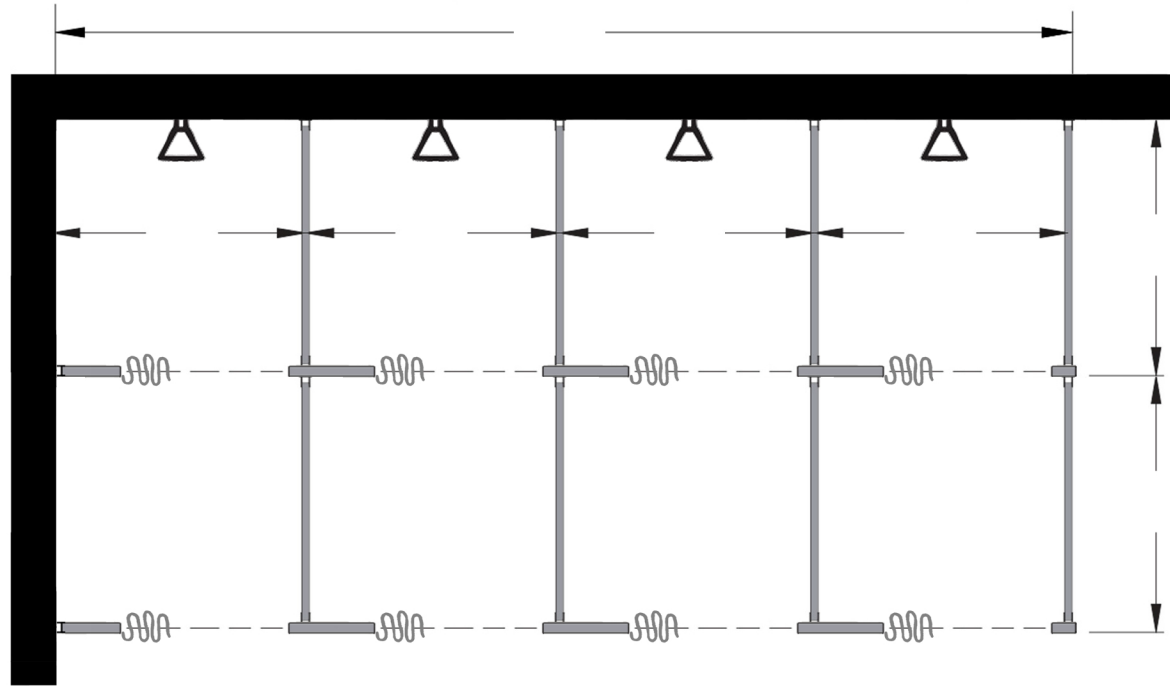

Style:
 Overhead Braced
 Floor Mount
 Ceiling Mount
 Floor/Ceiling Mount

Material:
 Baked Enamel
 Solid Phenolic
 Solid Plastic
 Stainless Steel

Color: _____

Ship To: _____

City: _____

State: _____ Zip: _____