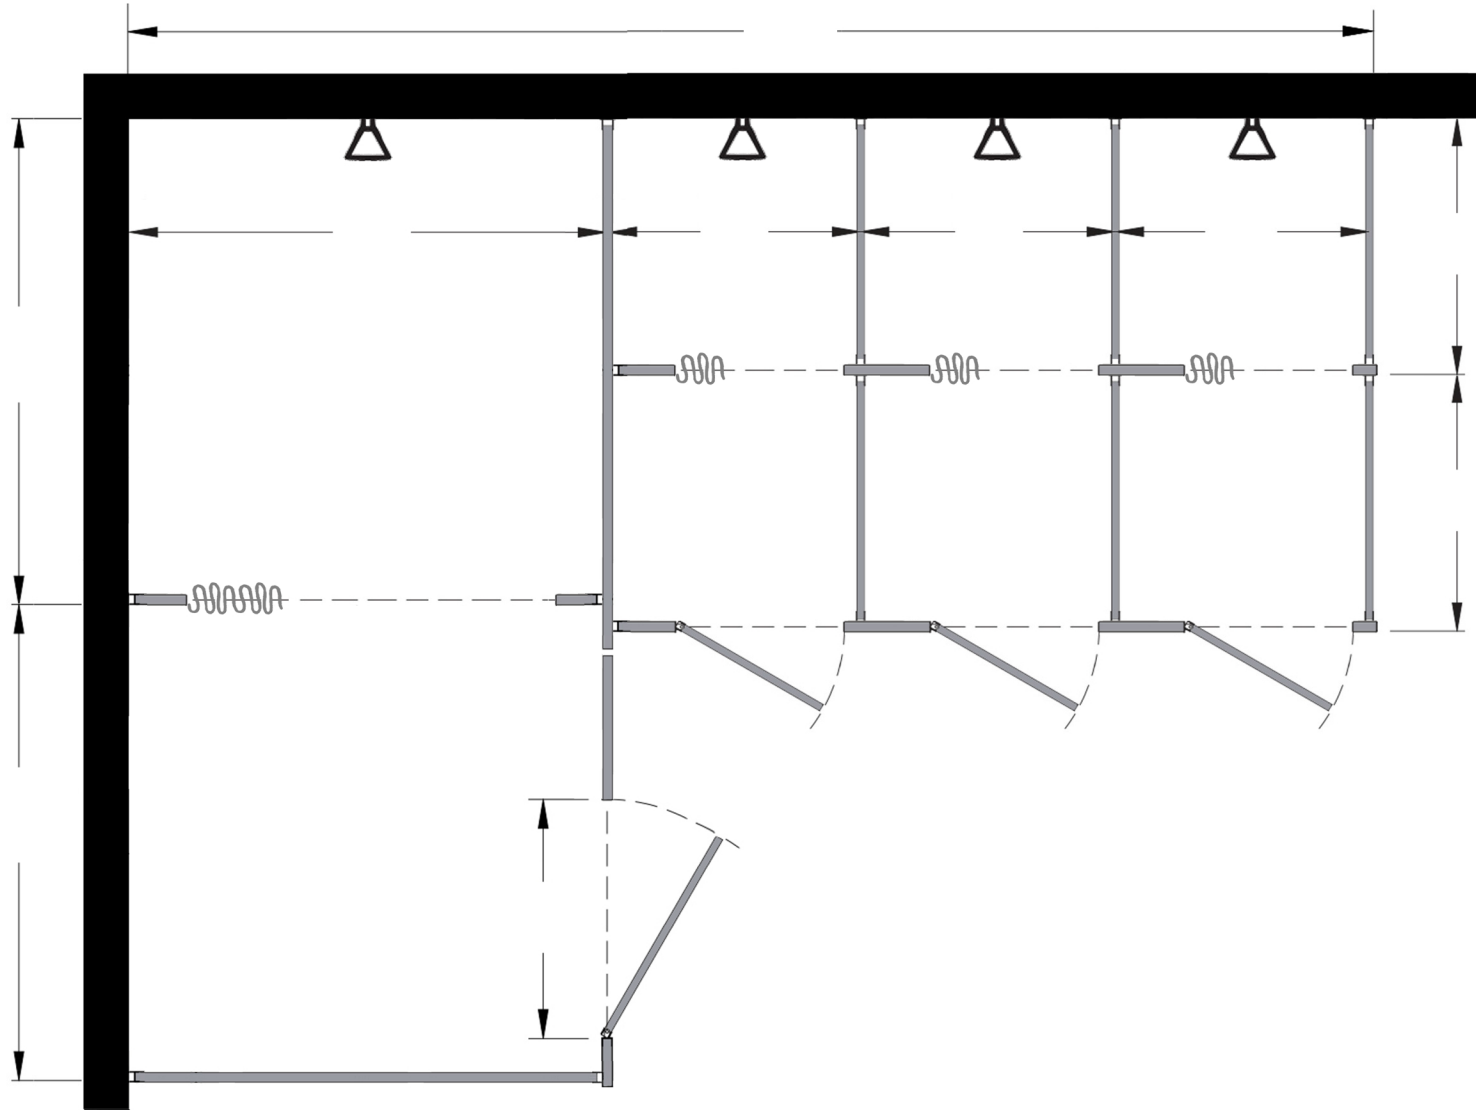

Style:
☐ Overhead Braced
☐ Floor Mount
☐ Ceiling Mount
☐ Floor/Ceiling Mount

Material:
☐ Baked Enamel
☐ Solid Phenolic
☐ Solid Plastic
☐ Stainless Steel

Color: _____

Ship To: _____

City: _____

State: _____ Zip: _____

Harbor City Supply

Phone 443-279-0632 or 1-800-260-0907

1966 Greenspring Drive Suite 506, Timonium, Md. 21093

Fax 443-279-0015 sales@harborcitysupply.com