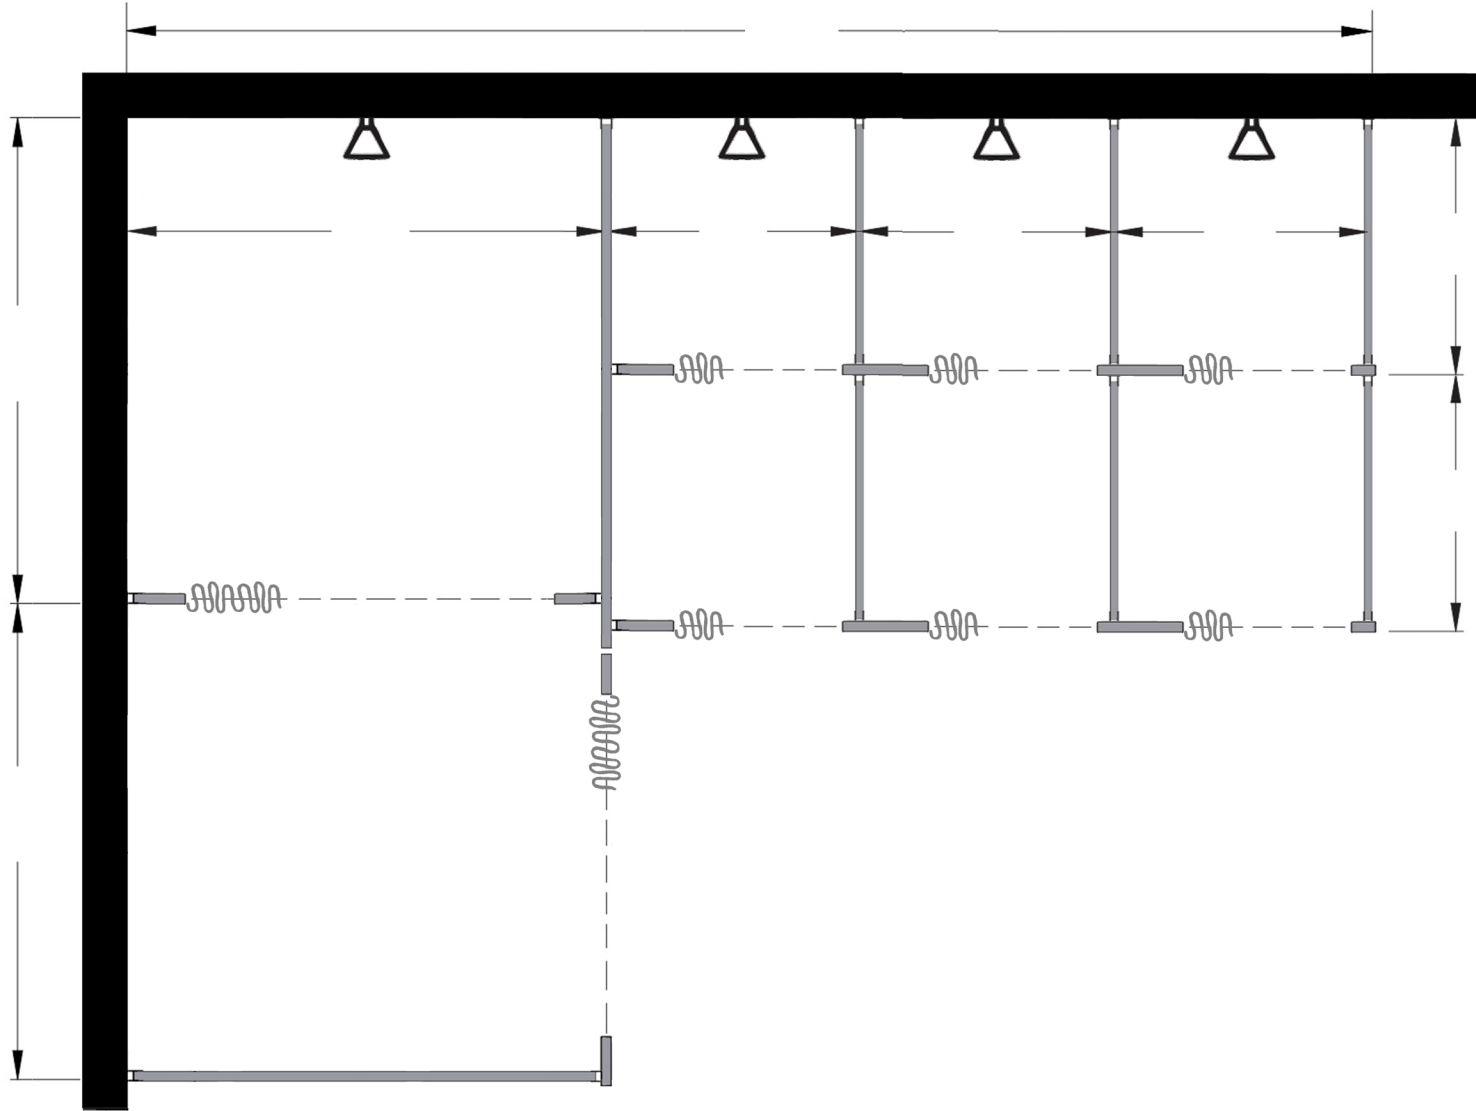

Style:
☐ Overhead Braced
☐ Floor Mount
☐ Ceiling Mount
☐ Floor/Ceiling Mount

Material:
☐ Baked Enamel
☐ Solid Phenolic
☐ Solid Plastic
☐ Stainless Steel

Color: _____

Ship To: _____

City: _____

State: _____ Zip: _____

Harbor City Supply

Phone 443-279-0632 or 1-800-260-0907

1966 Greenspring Drive Suite 506, Timonium, Md. 21093

Fax 443-279-0015 sales@harborcitysupply.com