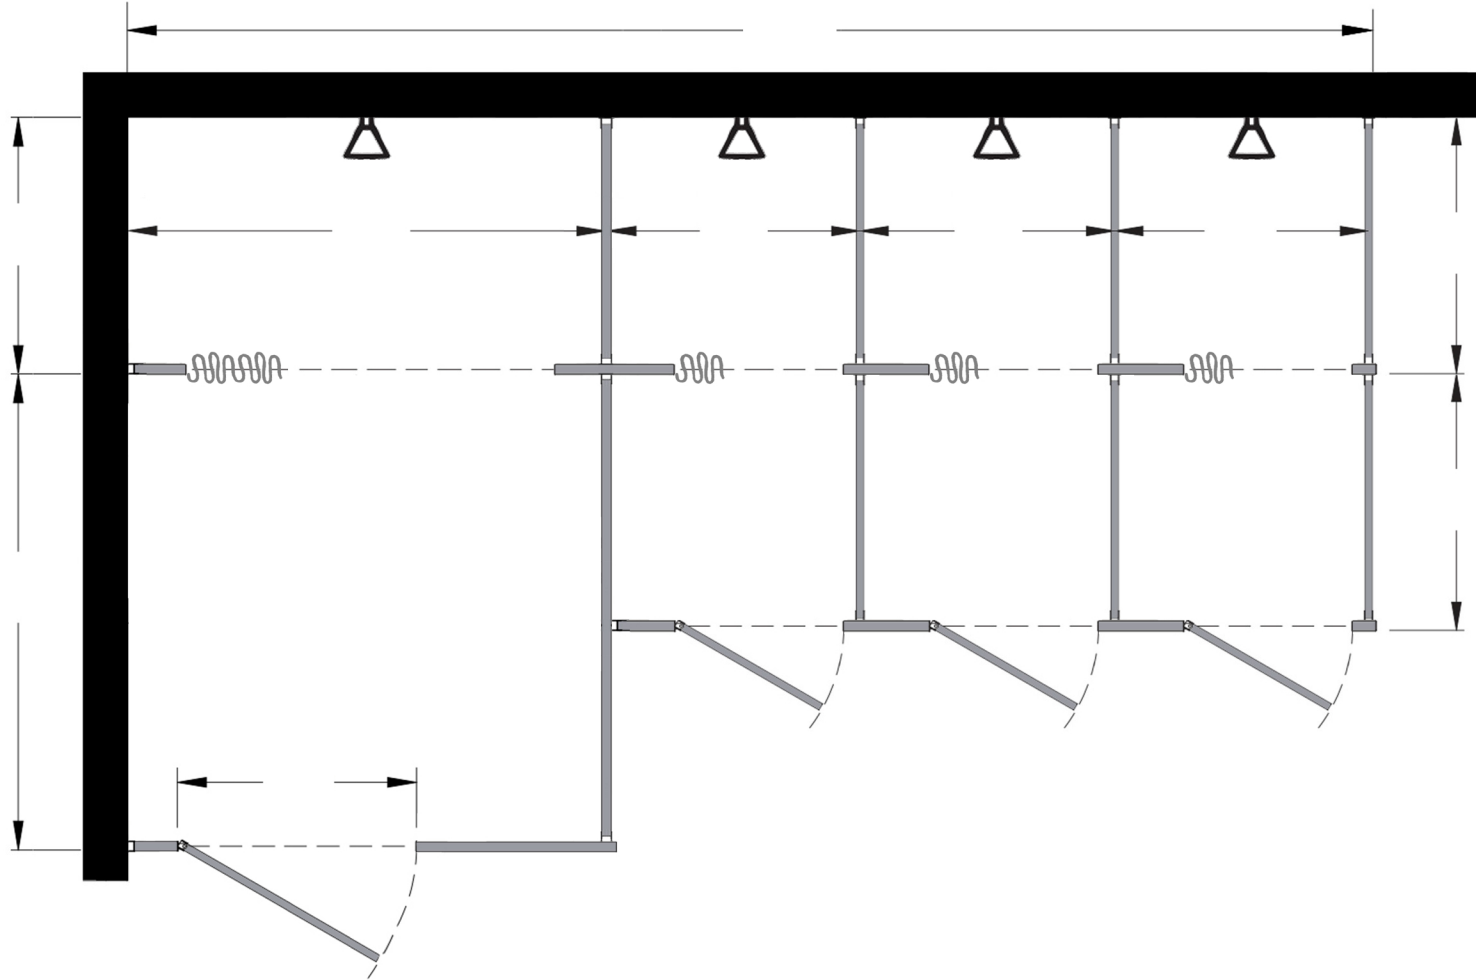

Style:
☐ Overhead Braced
☐ Floor Mount
☐ Ceiling Mount
☐ Floor/Ceiling Mount

Material:
☐ Baked Enamel
☐ Solid Phenolic
☐ Solid Plastic
☐ Stainless Steel

Color: _____

Ship To: _____

City: _____

State: _____ Zip: _____

Harbor City Supply

Phone 443-279-0632 or 1-800-260-0907

1966 Greenspring Drive Suite 506, Timonium, Md. 21093

Fax 443-279-0015 sales@harborcitysupply.com