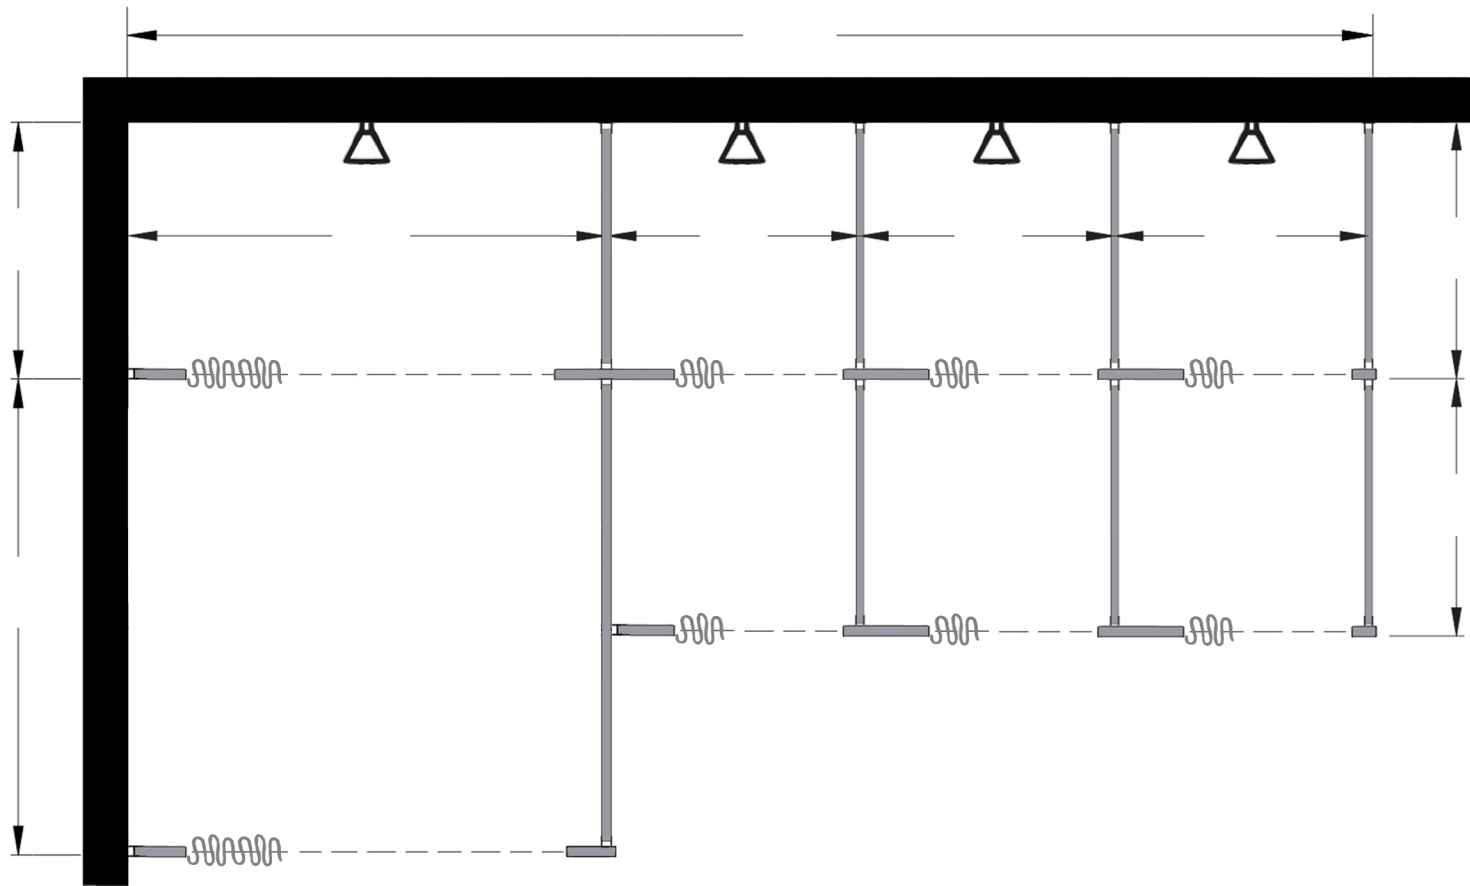

Style:
 Overhead Braced
 Floor Mount
 Ceiling Mount
 Floor/Ceiling Mount

Material:
 Baked Enamel
 Solid Phenolic
 Solid Plastic
 Stainless Steel

Color: _____

Ship To: _____

City: _____

State: _____ Zip: _____