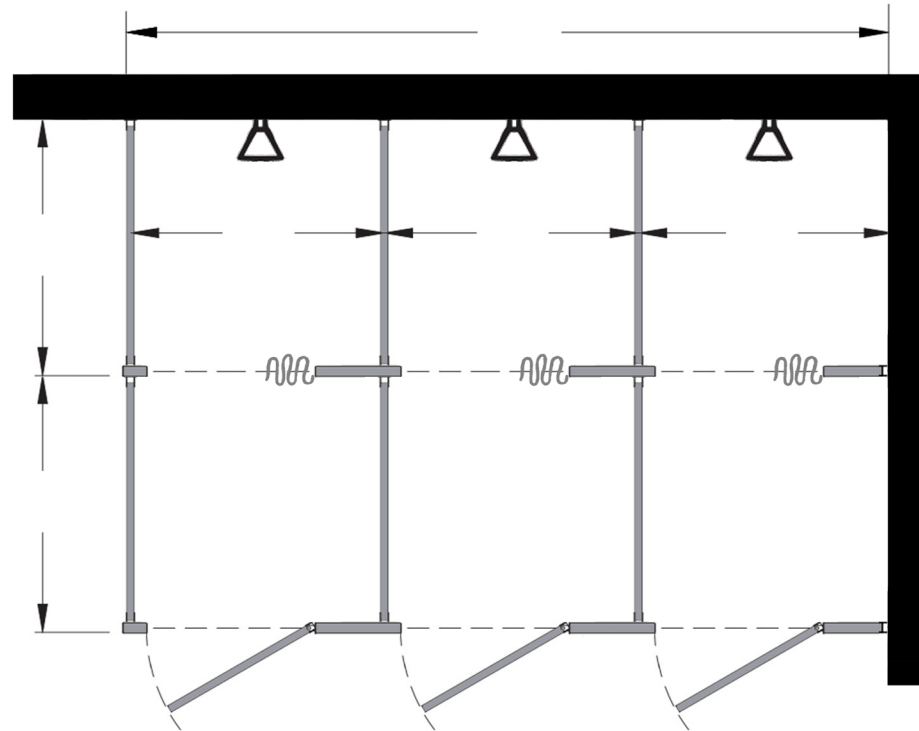

Style:
 Overhead Braced
 Floor Mount
 Ceiling Mount
 Floor/Ceiling Mount

Material:
 Baked Enamel
 Solid Phenolic
 Solid Plastic
 Stainless Steel

Color: _____

Ship To: _____

City: _____

State: _____ Zip: _____