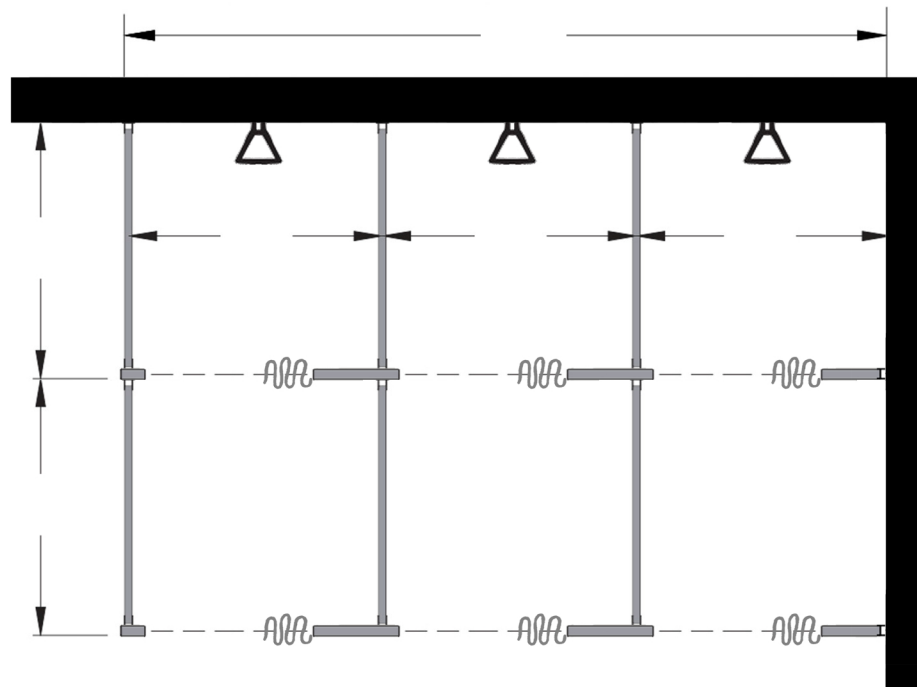

Style:
 Overhead Braced
 Floor Mount
 Ceiling Mount
 Floor/Ceiling Mount

Material:
 Baked Enamel
 Solid Phenolic
 Solid Plastic
 Stainless Steel

Color: _____

Ship To: _____

City: _____

State: _____ Zip: _____