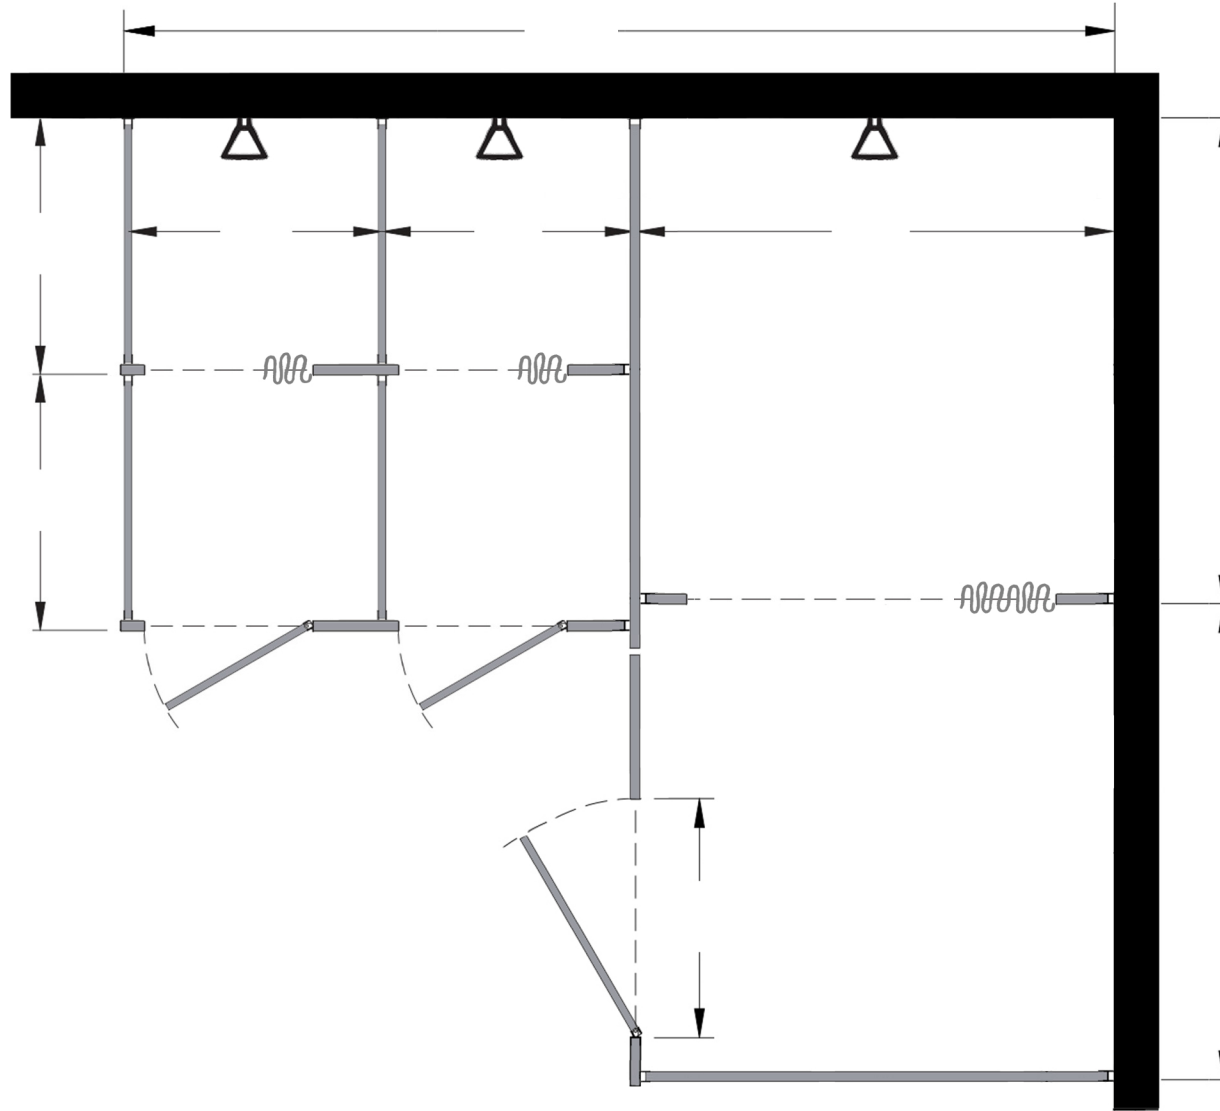

Style:
 Overhead Braced
 Floor Mount
 Ceiling Mount
 Floor/Ceiling Mount

Material:
 Baked Enamel
 Solid Phenolic
 Solid Plastic
 Stainless Steel

Color: _____

Ship To: _____

City: _____

State: _____ Zip: _____