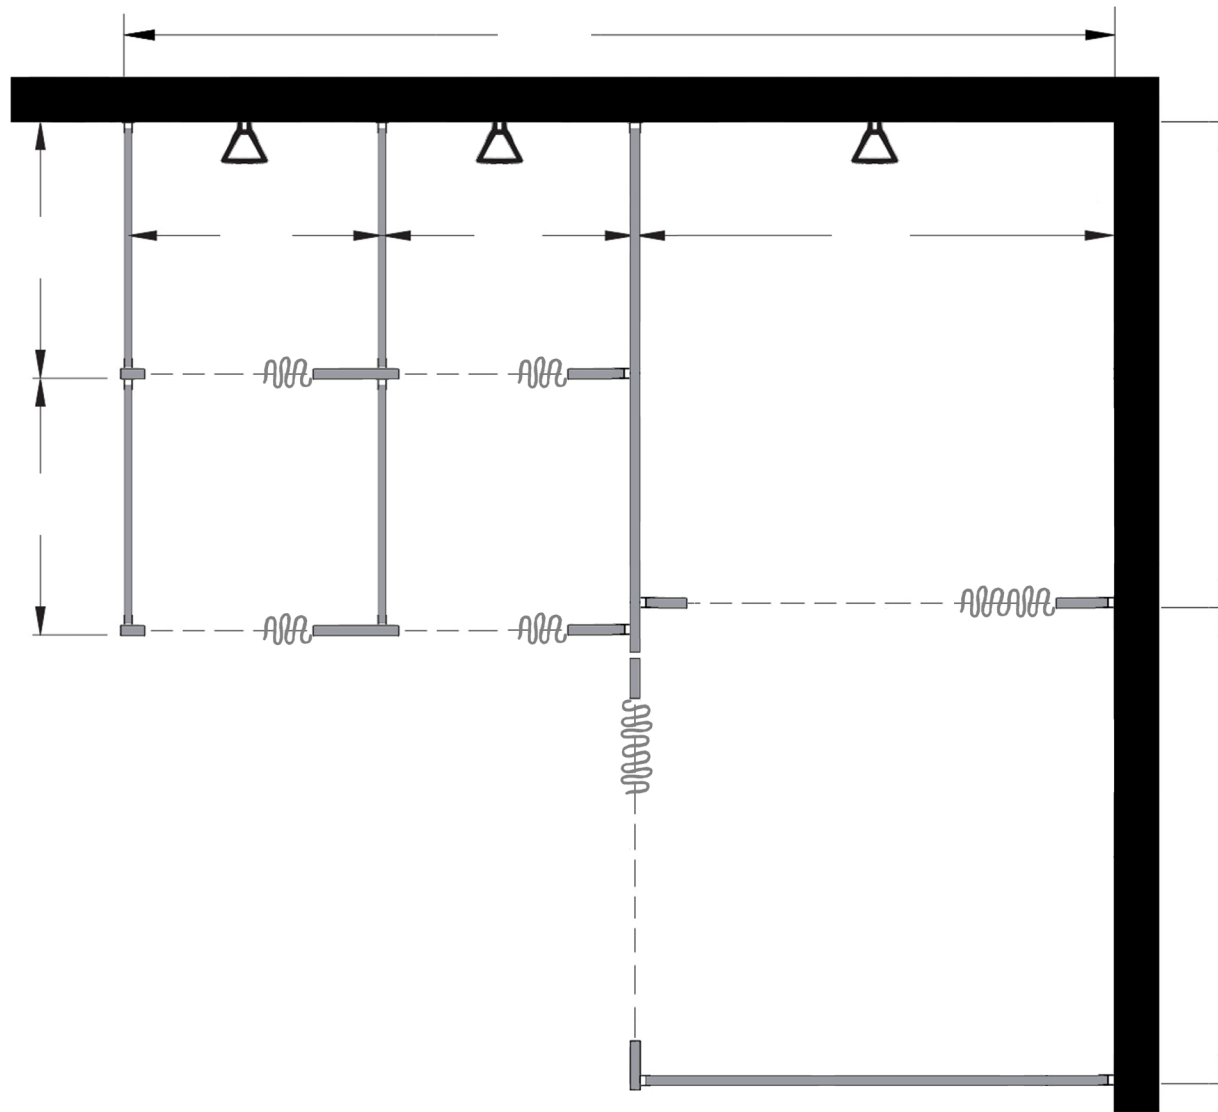

Style:
 Overhead Braced
 Floor Mount
 Ceiling Mount
 Floor/Ceiling Mount

Material:
 Baked Enamel
 Solid Phenolic
 Solid Plastic
 Stainless Steel

Color: _____

Ship To: _____

City: _____

State: _____ Zip: _____