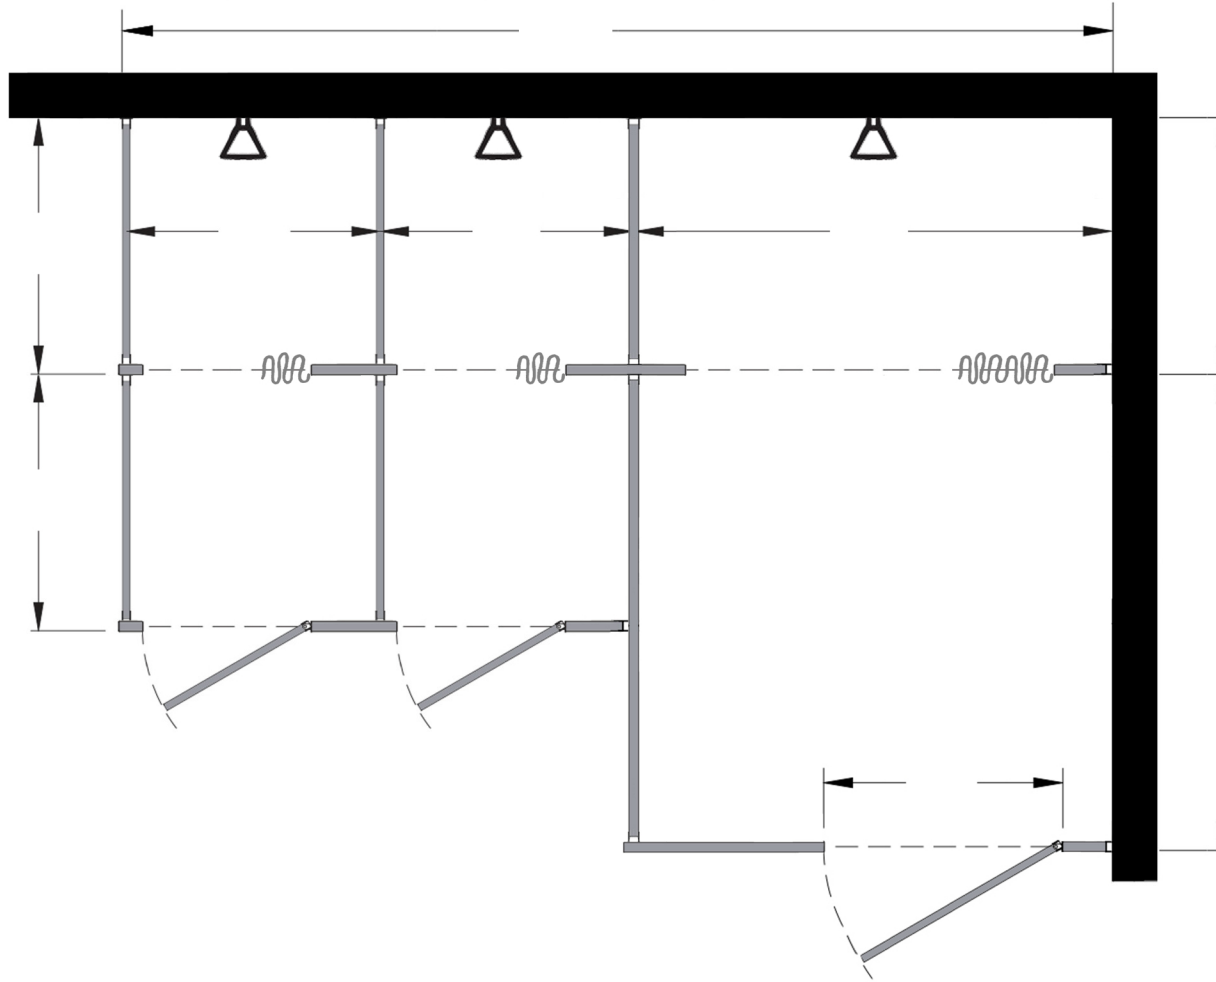

Style:
☐ Overhead Braced
☐ Floor Mount
☐ Ceiling Mount
☐ Floor/Ceiling Mount

Material:
☐ Baked Enamel
☐ Solid Phenolic
☐ Solid Plastic
☐ Stainless Steel

Color: _____

Ship To: _____

City: _____

State: _____ Zip: _____

Harbor City Supply

Phone 443-279-0632 or 1-800-260-0907

1966 Greenspring Drive Suite 506, Timonium, Md. 21093

Fax 443-279-0015 sales@harborcitysupply.com