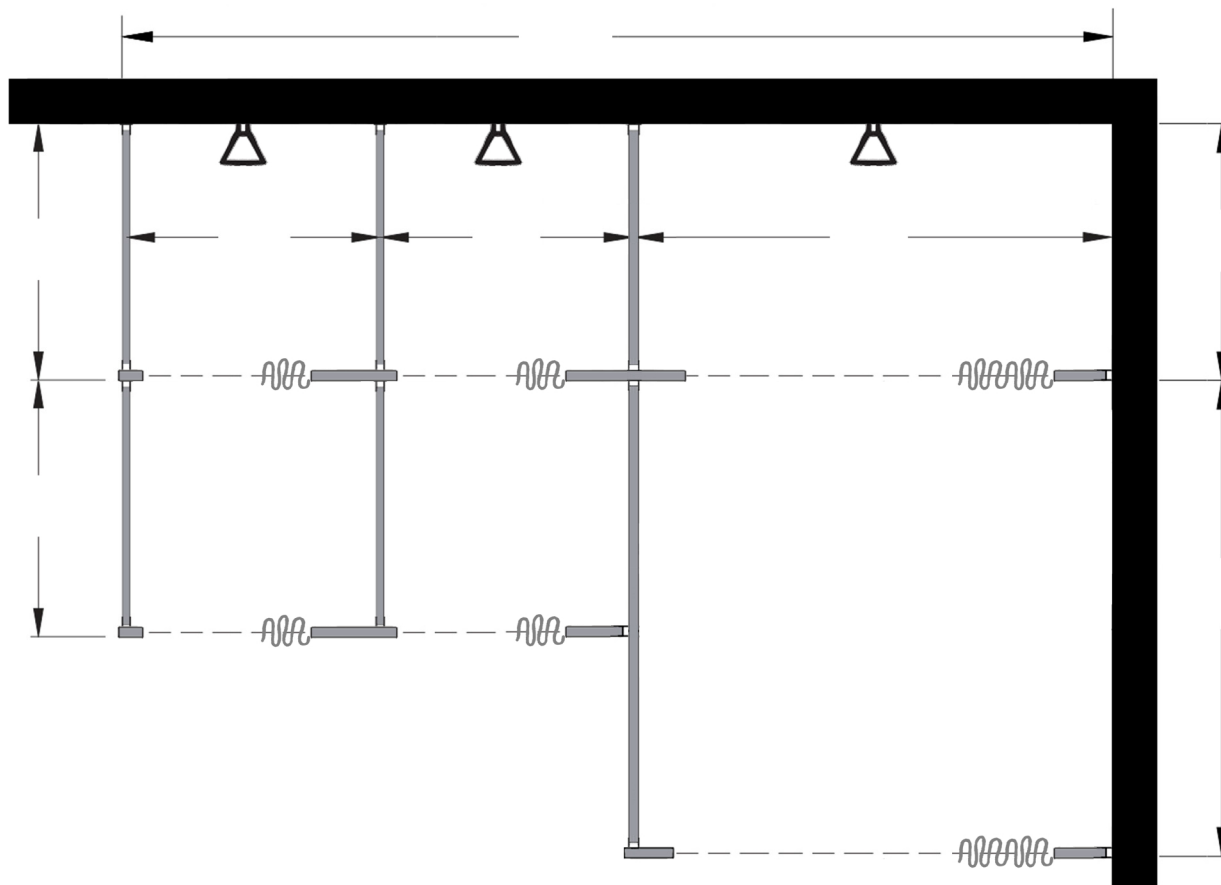

Style:
☐ Overhead Braced
☐ Floor Mount
☐ Ceiling Mount
☐ Floor/Ceiling Mount

Material:
☐ Baked Enamel
☐ Solid Phenolic
☐ Solid Plastic
☐ Stainless Steel

Color: _____

Ship To: _____

City: _____

State: _____ Zip: _____

Harbor City Supply

Phone 443-279-0632 or 1-800-260-0907

1966 Greenspring Drive Suite 506, Timonium, Md. 21093

Fax 443-279-0015 sales@harborcitysupply.com