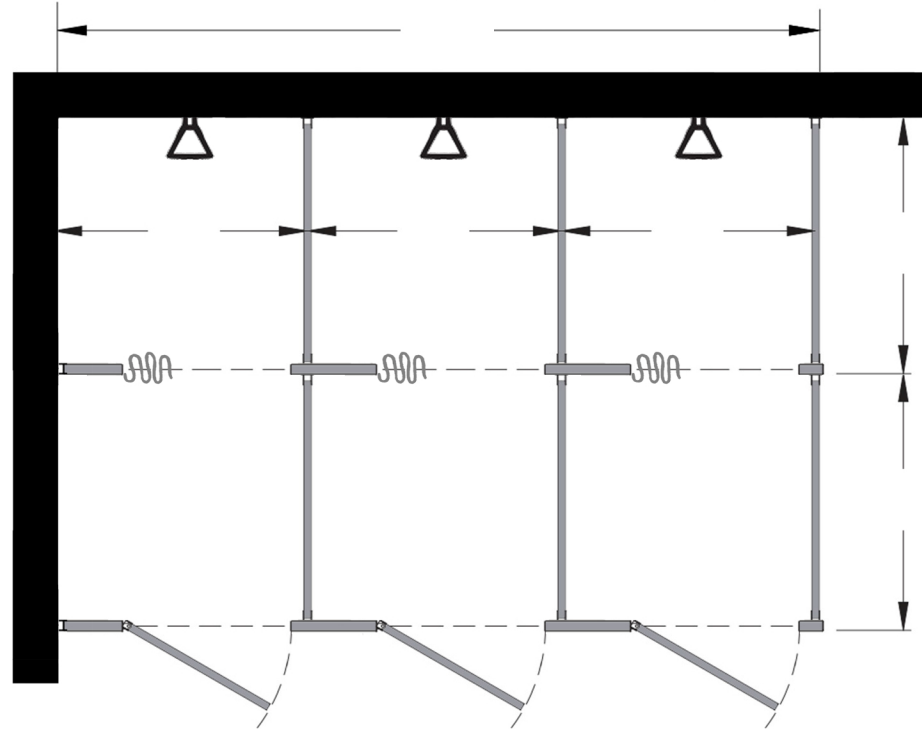

Style:
☐ Overhead Braced
☐ Floor Mount
☐ Ceiling Mount
☐ Floor/Ceiling Mount

Material:
☐ Baked Enamel
☐ Solid Phenolic
☐ Solid Plastic
☐ Stainless Steel

Color: _____

Ship To: _____

City: _____

State: _____ Zip: _____

Harbor City Supply

Phone 443-279-0632 or 1-800-260-0907

1966 Greenspring Drive Suite 506, Timonium, Md. 21093

Fax 443-279-0015 sales@harborcitysupply.com