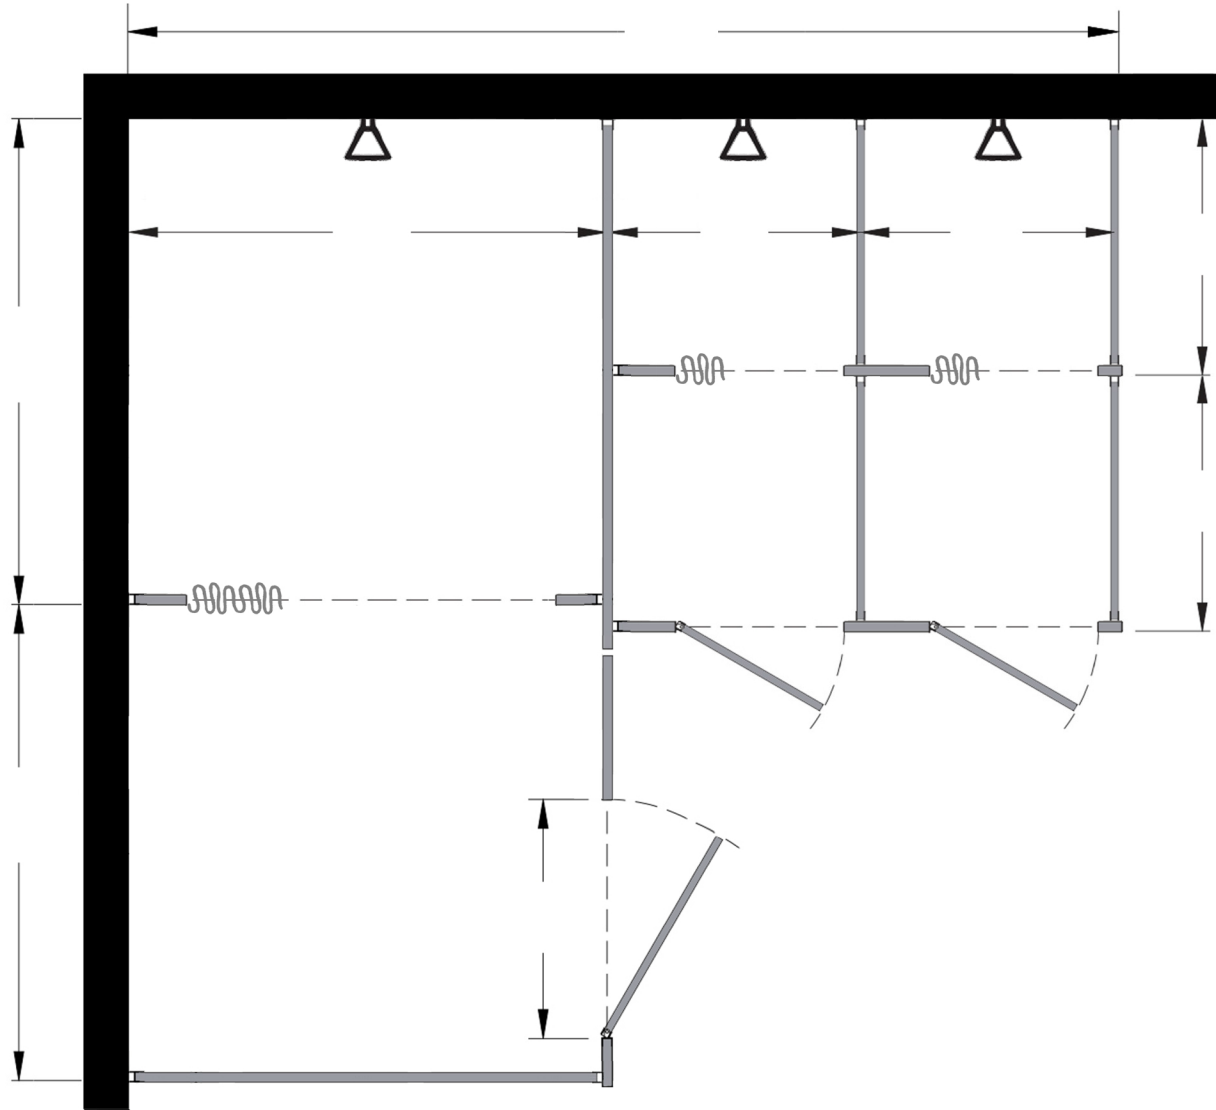

Style:
 Overhead Braced
 Floor Mount
 Ceiling Mount
 Floor/Ceiling Mount

Material:
 Baked Enamel
 Solid Phenolic
 Solid Plastic
 Stainless Steel

Color: _____

Ship To: _____

City: _____

State: _____ Zip: _____