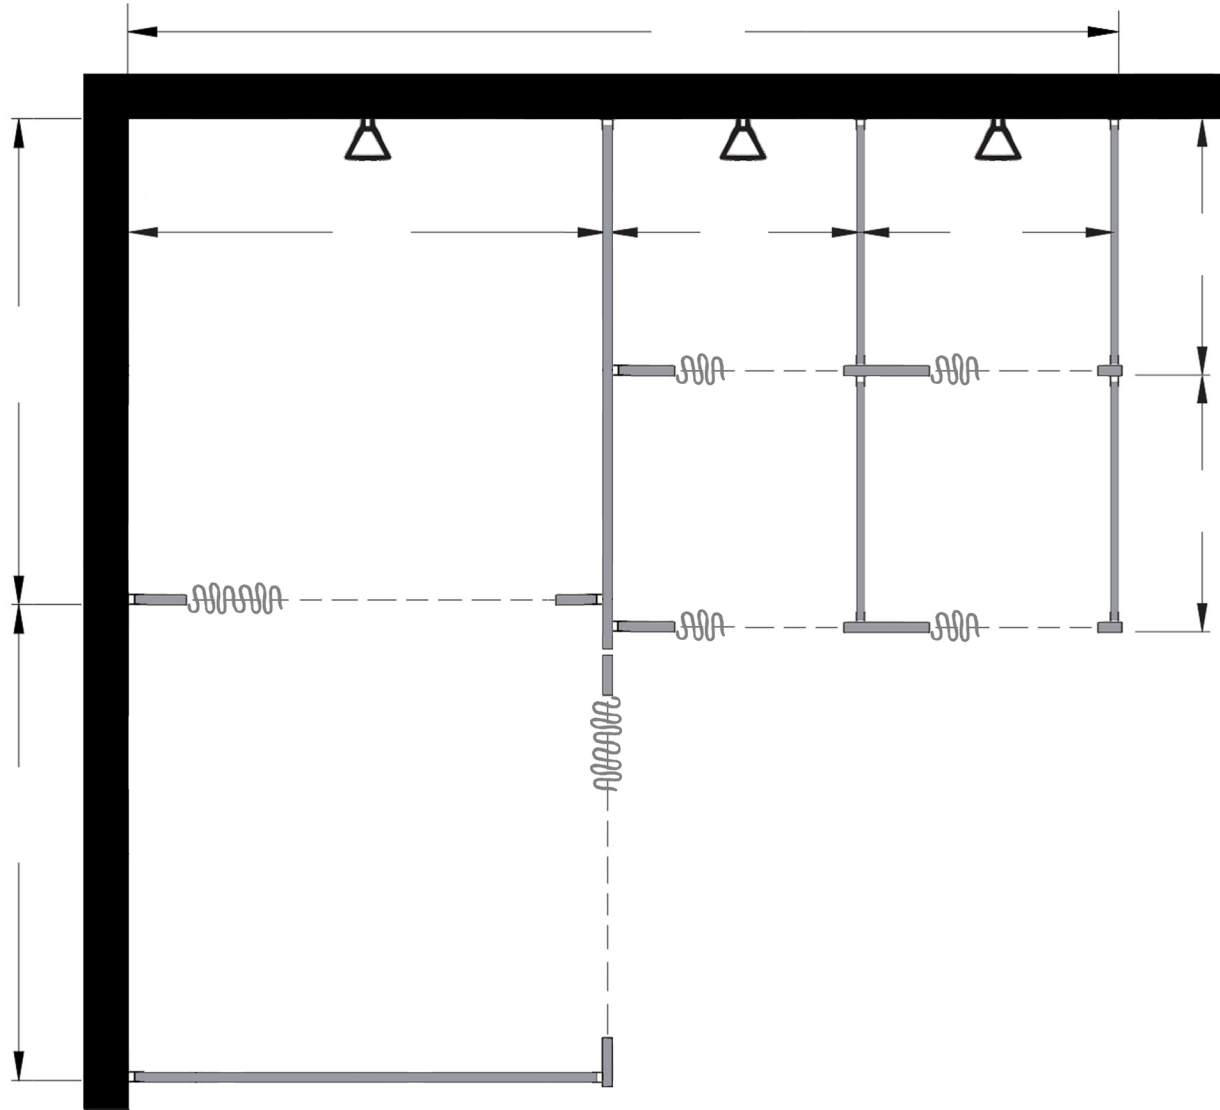

Style:
 Overhead Braced
 Floor Mount
 Ceiling Mount
 Floor/Ceiling Mount

Material:
 Baked Enamel
 Solid Phenolic
 Solid Plastic
 Stainless Steel

Color: _____

Ship To: _____

City: _____

State: _____ Zip: _____