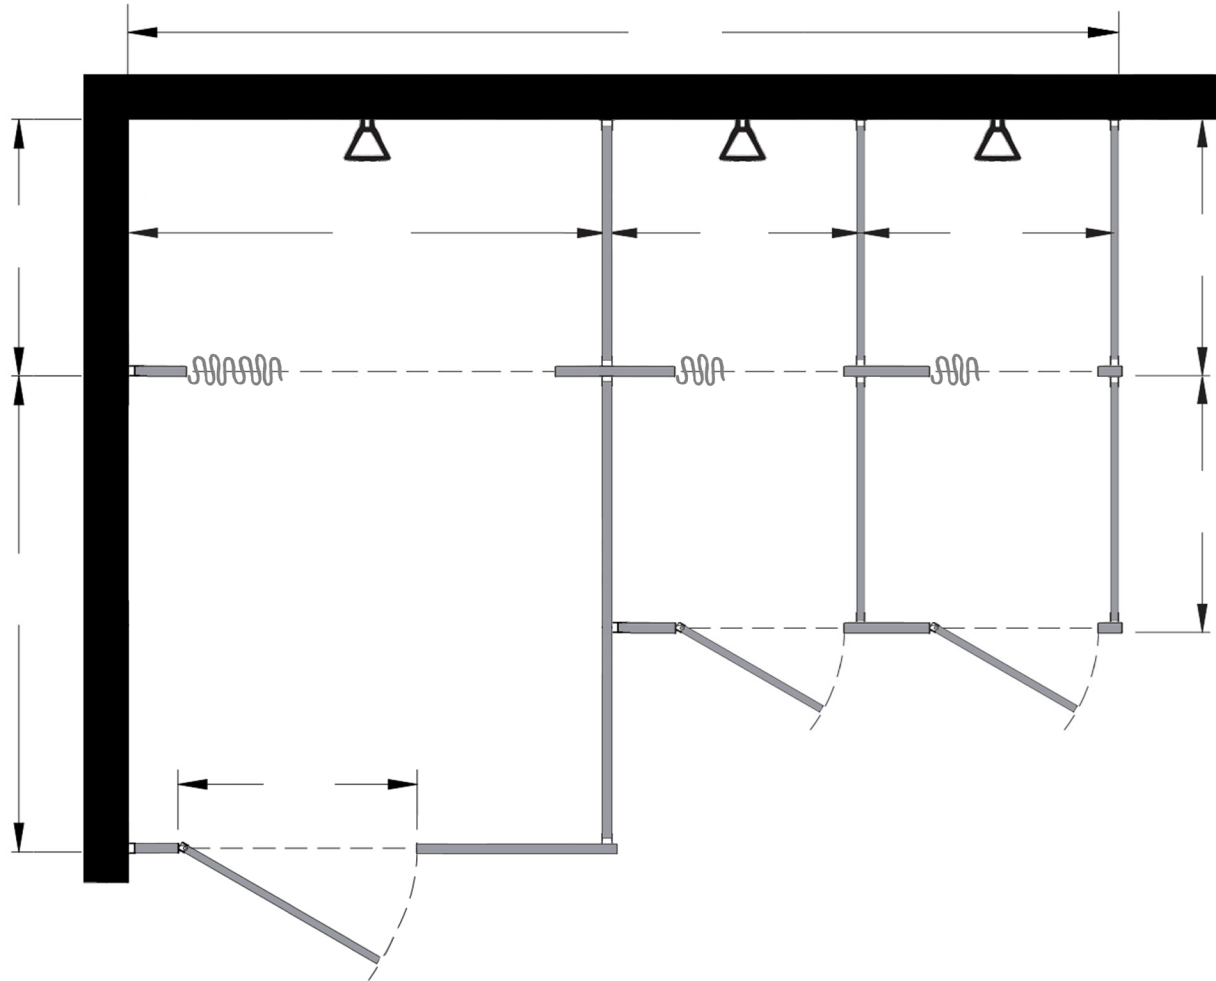

Style:
 Overhead Braced
 Floor Mount
 Ceiling Mount
 Floor/Ceiling Mount

Material:
 Baked Enamel
 Solid Phenolic
 Solid Plastic
 Stainless Steel

Color: _____

Ship To: _____

City: _____

State: _____ Zip: _____